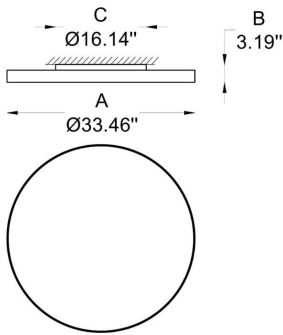

PROJECT

SPEC TYPE

NOTES

HOW TO ORDER:

CODE:

Example:
CODE: BY-51330-P-01-K30-80-RE-BL

BY-51330-
P-01-K30-80-
RE-BL

1 MODEL:

- -01 A) Diameter- Ø: 33.45" (85 cm)
  B) Height - H: 3.2" (8.1 cm)
  C) Canopy Ø: 2.36" (6 cm)
- -01-02 A) Diameter- Ø: 33.45" (85 cm)
  B) Height H: 3.2" (8.1 cm)
  C) Canopy Ø: 16.14" (40.6 cm)

2 LIGHT SOURCE:

LED - 80W - 700 mA - 8 876 lm

3 CCT SPECIFY:

- -K30 3000K
- -K40 4000K
- -K57 5000K

5 CRI:

- -80 CRI 80
- -90 CRI 90

6 DRIVER POSITION:

- -RE Remove

7 FINISH OPTIONS:

- -BL Black
- -GR Grey
- -WH White