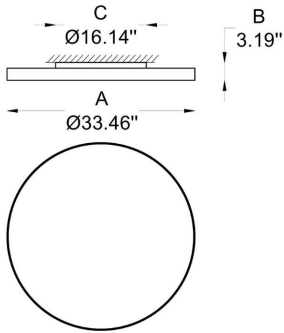

9.4 kg

GENERAL INFORMATION:

Our modern and minimalist lighting fixtures come in pendant and ceiling models. They feature an aluminum extruded housing with electrostatic powder coating and a steel gear box. Measuring Ø 27.55" (85 cm) x H 3.2" (8.1 cm), they are available in white, black and grey finishes. These LED fixtures operate at 110-277V with a wattage of 35W, offering CCT options of 3000K, 4000K, and 5000K, and CRI options of 80 or 90. ETL certified, they are ideal for indoor use in both residential and commercial spaces.

1 MODEL:

- 01 A) Diameter- Ø: 33.45" (85 cm)
B) Height - H: 3.2" (8.1 cm)
C) Canopy Ø: 2.36" (6 cm)
- 01-02 A) Diameter- Ø: 33.45" (85 cm)
B) Height H: 3.2" (8.1 cm)
C) Canopy Ø: 16.14" (40.6 cm)

2 LIGHT SOURCE:

- BL Black
- GR Grey
- WH White

PROJECT

SPEC TYPE

NOTES

HOW TO ORDER:

Example:
CODE: BY-51330-P-01-K30-80-RE-BL

CODE:

BY-51330-
P-01-K30-80-
RE-BL

9 PHOTOMETRIC:

LED 110-277V IP20 9.4 kg

WWW.BULLARDCOLLECTION.COM

- TECHNICAL
- OUTDOOR
- DECORATIVE

WE WELCOME ALL CUSTOM ORDERS

CONTACT US:

sales@gordonbullard.com
www.byiba.com
1 877-964-4646