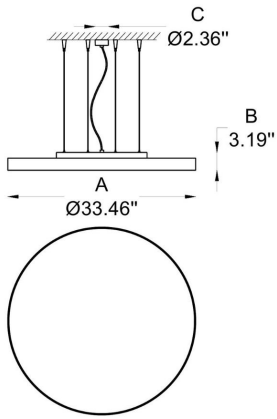

9.4 kg

GENERAL INFORMATION:

Our modern and minimalist lighting fixtures come in pendant and ceiling models. They feature an aluminum extruded housing with electrostatic powder coating and a steel gear box. Measuring Ø 27.55" (85 cm) x H 3.2" (8.1 cm), they are available in white, black and grey finishes. These LED fixtures operate at 110-277V with a wattage of 35W, offering CCT options of 3000K, 4000K, and 5000K, and CRI options of 80 or 90. ETL certified, they are ideal for indoor use in both residential and commercial spaces.

1 MODEL:

- 01 A) Diameter- Ø: 33.45" (85 cm)
B) Height - H: 3.2" (8.1 cm)
C) Canopy Ø: 2.36" (6 cm)
- 01-02 A) Diameter- Ø: 33.45" (85 cm)
B) Height H: 3.2" (8.1 cm)
C) Canopy Ø: 16.14" (40.6 cm)

2 LIGHT SOURCE:

9 PHOTOMETRIC:

LED 110-277V IP20 9.4 kg

WWW.BULLARDCOLLECTION.COM

- TECHNICAL
- OUTDOOR
- DECORATIVE

WE WELCOME ALL CUSTOM ORDERS

CONTACT US:

sales@gordonbullard.com
www.byiba.com
1 877-964-4646