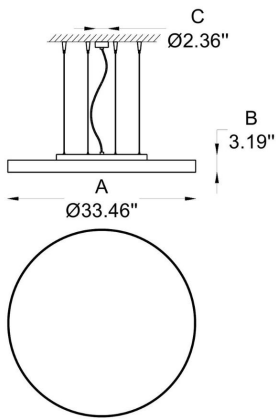

PROJECT

SPEC TYPE

NOTES

HOW TO ORDER:

CODE:

Example:
CODE: BY-51330-P-01-K30-80-RE-BL

BY-51330-
P-01-K30-80-
RE-BL

1 MODEL:

- -01 A) Diameter- Ø: 33.45" (85 cm)
  B) Height - H: 3.2" (8.1 cm)
  C) Canopy Ø: 2.36" (6 cm)
- -01-02 A) Diameter- Ø: 33.45" (85 cm)
  B) Height H: 3.2" (8.1 cm)
  C) Canopy Ø: 16.14" (40.6 cm)

2 LIGHT SOURCE:

LED - 80W - 700 mA - 8 876 lm

3 CCT SPECIFY:

- -K30 3000K
- -K40 4000K
- -K57 5000K

5 CRI:

- -80 CRI 80
- -90 CRI 90

6 DRIVER POSITION:

- -RE Remove

7 FINISH OPTIONS:

- -BL Black
- -GR Grey
- -WH White