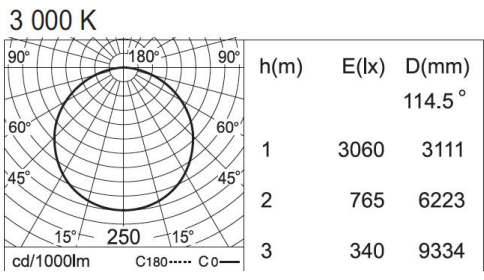

PROJECT

SPEC TYPE

NOTES

HOW TO ORDER:

Example:
CODE: BY-51330-P-01-K30-80-RE-BL

CODE:

BY-51330-
P-01-K30-80-
RE-BL

9 PHOTOMETRIC:

LED 110-277V IP20 9.4 kg

WWW.BULLARDCOLLECTION.COM

- TECHNICAL
- OUTDOOR
- DECORATIVE

WE WELCOME ALL CUSTOM ORDERS

CONTACT US:

sales@gordonbullard.com
www.byiba.com
1 877-964-4646