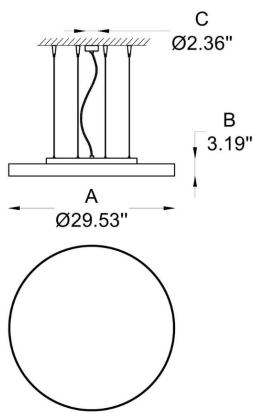

PROJECT

SPEC TYPE

NOTES

HOW TO ORDER:

Example:
CODE: BY-51320-P-01-K30-80-RE-BL

CODE:

BY-51320-
P-01-K30-80-
RE-BL

9 PHOTOMETRIC:

WWW.BULLARDCOLLECTION.COM

- TECHNICAL
- OUTDOOR
- DECORATIVE

WE WELCOME ALL CUSTOM ORDERS

CONTACT US:

sales@gordonbullard.com
www.byiba.com
1 877-964-4646