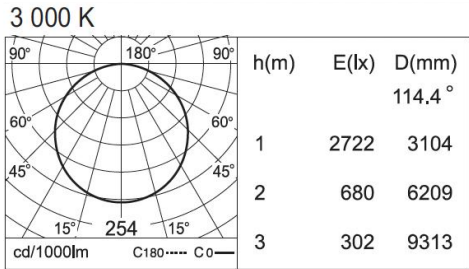

PROJECT

SPEC TYPE

NOTES

HOW TO ORDER:

Example:
CODE: BY-51320-P-01-K30-80-RE-BL

CODE:

BY-51320-
P-01-K30-80-
RE-BL

9 PHOTOMETRIC:

WWW.BULLARDCOLLECTION.COM

- TECHNICAL
- OUTDOOR
- DECORATIVE

WE WELCOME ALL CUSTOM ORDERS

CONTACT US:

sales@gordonbullard.com
www.byiba.com
1 877-964-4646