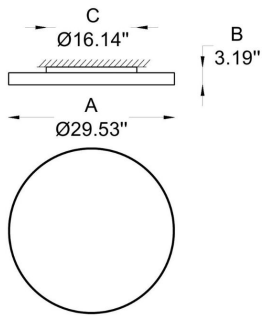

PROJECT

SPEC TYPE

NOTES

HOW TO ORDER:

CODE:

Example:
CODE: BY-51320-P-01-K30-80-RE-BL

BY-51320-
P-01-K30-80-
RE-BL

1 MODEL:

- -01   A) Diameter- Ø: 29.5" (75 cm)
           B) Height - H: 3.2" (8.1 cm)
           C) Canopy   Ø: 2.36" (6 cm)
- -01-02   A) Diameter- Ø: 29.5" (75 cm)
                B) Height   H: 3.2" (8.1 cm)
                C) Canopy   Ø: 16.14" (40.6 cm)

2 LIGHT SOURCE:

LED - 78W - 700 mA - 7 890 lm

3 CCT SPECIFY:

- -K30   3000K
- -K40   4000K
- -K57   5000K

5 CRI:

- -80   CRI 80
- -90   CRI 90

6 DRIVER POSITION:

- -RE   Remove

7 FINISH OPTIONS:

- -BL   Black
- -GR   Grey
- -WH   White