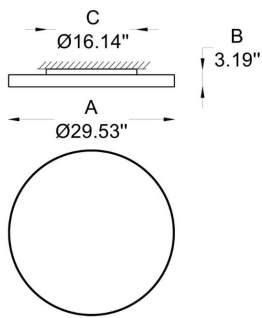

PROJECT

SPEC TYPE

NOTES

HOW TO ORDER:

Example:
CODE: BY-51320-P-01-K30-80-RE-BL

CODE:

BY-51320-
P-01-K30-80-
RE-BL

9 PHOTOMETRIC:

WWW.BULLARDCOLLECTION.COM

- TECHNICAL
- OUTDOOR
- DECORATIVE

WE WELCOME ALL CUSTOM ORDERS

CONTACT US:

sales@gordonbullard.com
www.byiba.com
1 877-964-4646