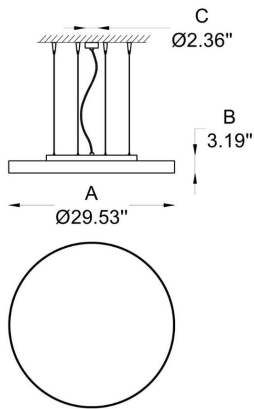

PROJECT

SPEC TYPE

NOTES

HOW TO ORDER:

CODE:

Example:
CODE: BY-51320-P-01-K30-80-RE-BL

BY-51320-
P-01-K30-80-
RE-BL

1 MODEL:

- -01   A) Diameter- Ø: 29.5" (75 cm)
           B) Height - H: 3.2" (8.1 cm)
           C) Canopy   Ø: 2.36" (6 cm)
- -01-02   A) Diameter- Ø: 29.5" (75 cm)
                B) Height   H: 3.2" (8.1 cm)
                C) Canopy   Ø: 16.14" (40.6 cm)

2 LIGHT SOURCE:

LED - 78W - 700 mA - 7 890 lm

3 CCT SPECIFY:

- -K30   3000K
- -K40   4000K
- -K57   5000K

5 CRI:

- -80   CRI 80
- -90   CRI 90

6 DRIVER POSITION:

- -RE   Remove

7 FINISH OPTIONS:

- -BL   Black
- -GR   Grey
- -WH   White