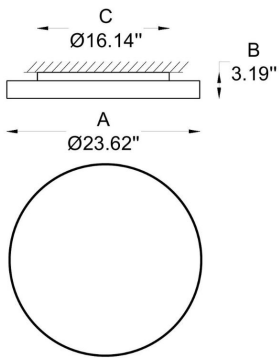

PROJECT

SPEC TYPE

NOTES

W 6.5 kg

HOW TO ORDER:

CODE:

Example:
CODE: BY-51310-P-01-K30-80-RE-BL

BY-51310-
P-01-K30-80-
RE-BL

1 MODEL:

- -01 A) Diameter- Ø: 23.6" (60 cm)
  B) Height - H: 3.2" (8.1 cm)
  C) Canopy Ø: 2.36" (6 cm)
- -01-02 A) Diameter- Ø: 23.6" (60 cm)
  B) Height H: 3.2" (8.1 cm)
  C) Canopy Ø: 16.14" (40.6 cm)

2 LIGHT SOURCE:

LED - 65W - 1200 mA - 5 949 lm

3 CCT SPECIFY:

- -K30 3000K
- -K40 4000K
- -K57 5000K

5 CRI:

- -80 CRI 80
- -90 CRI 90

6 DRIVER POSITION:

- -RE Remove

7 FINISH OPTIONS:

- -BL Black
- -GR Grey
- -WH White

WWW.BULLARDCOLLECTION.COM

- TECHNICAL
- OUTDOOR
- DECORATIVE

CONTACT US:

sales@gordonbullard.com
www.byiba.com
1 877-964-4646

WE WELCOME ALL CUSTOM ORDERS