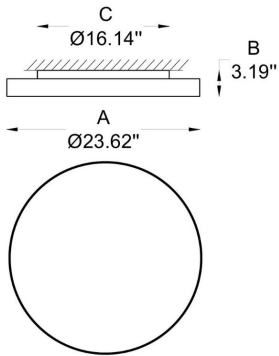

BY-51310-
P-01-K30-80-
RE-BL

1 MODEL:

- 01 A) Diameter- Ø: 23.6" (60 cm)
B) Height - H: 3.2" (8.1 cm)
C) Canopy Ø: 2.36" (6 cm)
- 01-02 A) Diameter- Ø: 23.6" (60 cm)
B) Height H: 3.2" (8.1 cm)
C) Canopy Ø: 16.14" (40.6 cm)

SPEC TYPE

NOTES

HOW TO ORDER:

CODE:

Example:
CODE: BY-51310-P-01-K30-80-RE-BL

BY-51310-
P-01-K30-80-
RE-BL

9 PHOTOMETRIC:

W 6.5 kg