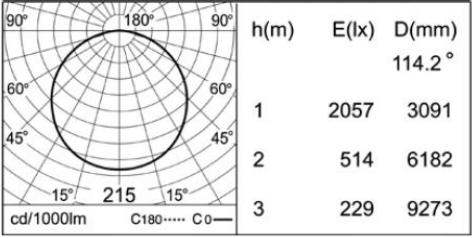

BY-51310-
P-01-K30-80-
RE-BL

1 MODEL:

- 01 A) Diameter- Ø: 23.6" (60 cm)
B) Height - H: 3.2" (8.1 cm)
C) Canopy Ø: 2.36" (6 cm)
- 01-02 A) Diameter- Ø: 23.6" (60 cm)
B) Height H: 3.2" (8.1 cm)
C) Canopy Ø: 16.14" (40.6 cm)

SPEC TYPE

NOTES

HOW TO ORDER:

CODE:

Example:
CODE: BY-51310-P-01-K30-80-RE-BL

BY-51310-
P-01-K30-80-
RE-BL

9 PHOTOMETRIC:

W 6.5 kg