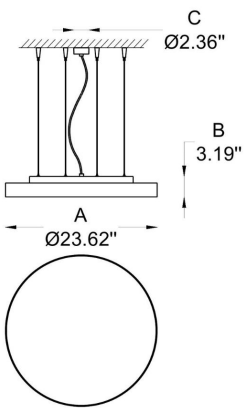

6.5 kg

GENERAL INFORMATION:

Our modern and minimalist lighting fixtures come in pendant and ceiling models. They feature an aluminum extruded housing with electrostatic powder coating and a steel gear box. Measuring Ø 23.6" (60 cm) x H 3.2" (8.1 cm), they are available in white, black and grey finishes. These LED fixtures operate at 110-277V with a wattage of 35W, offering CCT options of 3000K, 4000K, and 5000K, and CRI options of 80 or 90. ETL certified, they are ideal for indoor use in both residential and commercial spaces.

BY-51310-
P-01-K30-80-
RE-BL

1 MODEL:

- 01 A) Diameter- Ø: 23.6" (60 cm)
B) Height - H: 3.2" (8.1 cm)
C) Canopy Ø: 2.36" (6 cm)
- 01-02 A) Diameter- Ø: 23.6" (60 cm)
B) Height H: 3.2" (8.1 cm)
C) Canopy Ø: 16.14" (40.6 cm)

SPEC TYPE

NOTES

HOW TO ORDER:

CODE:

Example:
CODE: BY-51310-P-01-K30-80-RE-BL

BY-51310-
P-01-K30-80-
RE-BL

9 PHOTOMETRIC:

W 6.5 kg