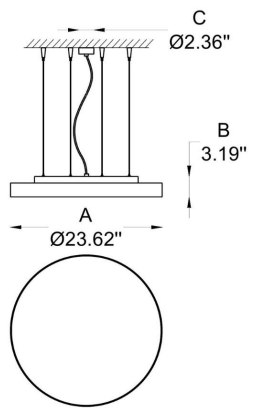

PROJECT

SPEC TYPE

NOTES

W 6.5 kg

HOW TO ORDER:

CODE:

Example:
CODE: BY-51310-P-01-K30-80-RE-BL

BY-51310-
P-01-K30-80-
RE-BL

1 MODEL:

- -01 A) Diameter- Ø: 23.6" (60 cm)
  B) Height - H: 3.2" (8.1 cm)
  C) Canopy Ø: 2.36" (6 cm)
- -01-02 A) Diameter- Ø: 23.6" (60 cm)
  B) Height H: 3.2" (8.1 cm)
  C) Canopy Ø: 16.14" (40.6 cm)

2 LIGHT SOURCE:

LED - 65W - 1200 mA - 5 949 lm

3 CCT SPECIFY:

- -K30 3000K
- -K40 4000K
- -K57 5000K

5 CRI:

- -80 CRI 80
- -90 CRI 90

6 DRIVER POSITION:

- -RE Remove

7 FINISH OPTIONS:

- -BL Black
- -GR Grey
- -WH White

WWW.BULLARDCOLLECTION.COM

- TECHNICAL
- OUTDOOR
- DECORATIVE

CONTACT US:

sales@gordonbullard.com
www.byiba.com
1 877-964-4646

WE WELCOME ALL CUSTOM ORDERS