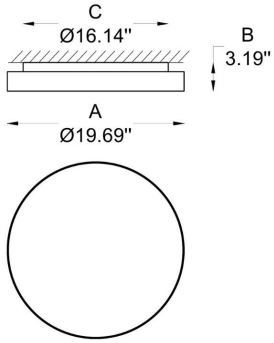

BY-51300-
P-01-K30-80-
RE-BL

1 MODEL:

- 01 A) Diameter- Ø: 19.7" (50 cm)
B) Height - H: 3.2" (8.1 cm)
C) Canopy Ø: 2.36" (6 cm)
- 01-02 A) Diameter- Ø: 19.7" (50 cm)
B) Height H: 3.2" (8.1 cm)
C) Canopy Ø: 16.14" (40.6 cm)

SPEC TYPE

NOTES

HOW TO ORDER:

CODE:

Example:
CODE: BY-51300-P-01-K30-80-RE-BL

BY-51300-
P-01-K30-80-
RE-BL

9 PHOTOMETRIC:

LED 110-277V IP20