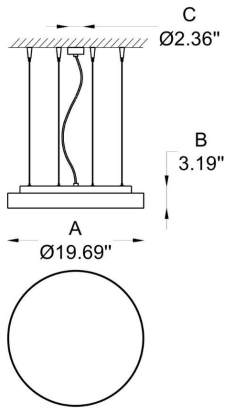

BY-51300-
P-01-K30-80-
RE-BL

1 MODEL:

- 01 A) Diameter- Ø: 19.7" (50 cm)
B) Height - H: 3.2" (8.1 cm)
C) Canopy Ø: 2.36" (6 cm)
- 01-02 A) Diameter- Ø: 19.7" (50 cm)
B) Height H: 3.2" (8.1 cm)
C) Canopy Ø: 16.14" (40.6 cm)

SPEC TYPE

NOTES

HOW TO ORDER:

CODE:

Example:
CODE: BY-51300-P-01-K30-80-RE-BL

BY-51300-
P-01-K30-80-
RE-BL

9 PHOTOMETRIC:

LED 110-277V IP20