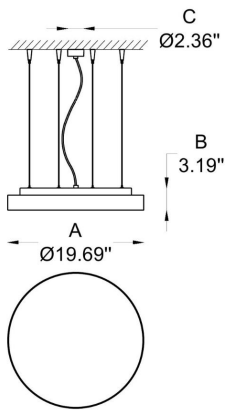

PROJECT

SPEC TYPE

NOTES

5.7 kg

HOW TO ORDER:

CODE:

Example:
CODE: BY-51300-P-01-K30-80-RE-BL

BY-51300-
P-01-K30-80-
RE-BL

1 MODEL:

- -01 A) Diameter- Ø: 19.7" (50 cm)
  B) Height - H: 3.2" (8.1 cm)
  C) Canopy Ø: 2.36" (6 cm)
- -01-02 A) Diameter- Ø: 19.7" (50 cm)
  B) Height H: 3.2" (8.1 cm)
  C) Canopy Ø: 16.14" (40.6 cm)

2 LIGHT SOURCE:

LED - 47W - 980 mA - 4 300 lm

3 CCT SPECIFY:

- -K30 3000K
- -K40 4000K
- -K57 5000K

5 CRI:

- -80 CRI 80
- -90 CRI 90

6 DRIVER POSITION:

- -RE Remove

7 FINISH OPTIONS:

- -BL Black
- -GR Grey
- -WH White

WWW.BULLARDCOLLECTION.COM

- TECHNICAL
- OUTDOOR
- DECORATIVE

CONTACT US:

sales@gordonbullard.com
www.byiba.com
1 877-964-4646

WE WELCOME ALL CUSTOM ORDERS