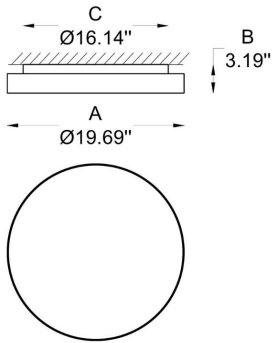

PROJECT

SPEC TYPE

NOTES

5.7 kg

HOW TO ORDER:

CODE:

Example:
CODE: BY-51300-P-01-K30-80-RE-BL

BY-51300-
P-01-K30-80-
RE-BL

1 MODEL:

- -01 A) Diameter- Ø: 19.7" (50 cm)
  B) Height - H: 3.2" (8.1 cm)
  C) Canopy Ø: 2.36" (6 cm)
- -01-02 A) Diameter- Ø: 19.7" (50 cm)
  B) Height H: 3.2" (8.1 cm)
  C) Canopy Ø: 16.14" (40.6 cm)

2 LIGHT SOURCE:

LED - 47W - 980 mA - 4 300 lm

3 CCT SPECIFY:

- -K30 3000K
- -K40 4000K
- -K57 5000K

5 CRI:

- -80 CRI 80
- -90 CRI 90

6 DRIVER POSITION:

- -RE Remove

7 FINISH OPTIONS:

- -BL Black
- -GR Grey
- -WH White

WWW.BULLARDCOLLECTION.COM

- TECHNICAL
- OUTDOOR
- DECORATIVE

CONTACT US:

sales@gordonbullard.com
www.byiba.com
1 877-964-4646

WE WELCOME ALL CUSTOM ORDERS