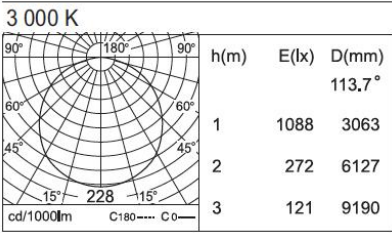

BY-51300-
P-01-K30-80-
RE-BL

1 MODEL:

- 01 A) Diameter- Ø: 19.7" (50 cm)
B) Height - H: 3.2" (8.1 cm)
C) Canopy Ø: 2.36" (6 cm)
- 01-02 A) Diameter- Ø: 19.7" (50 cm)
B) Height H: 3.2" (8.1 cm)
C) Canopy Ø: 16.14" (40.6 cm)

SPEC TYPE

NOTES

HOW TO ORDER:

CODE:

Example:
CODE: BY-51300-P-01-K30-80-RE-BL

BY-51300-
P-01-K30-80-
RE-BL

9 PHOTOMETRIC:

LED 110-277V IP20