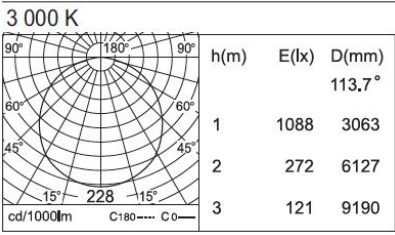

PROJECT

SPEC TYPE

NOTES

HOW TO ORDER:

CODE:

Example:
CODE: BY-51290-P-01-K30-80-RE-BL

BY-51290-
P-01-K30-80-
RE-BL

9 PHOTOMETRIC:

LED
110-277V
IP20
4.9 kg

WWW.BULLARDCOLLECTION.COM

- TECHNICAL
- OUTDOOR
- DECORATIVE

WE WELCOME ALL CUSTOM ORDERS

CONTACT US:

sales@gordonbullard.com
www.byiba.com
1 877-964-4646