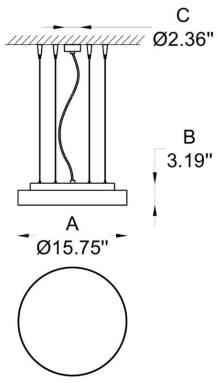

1 MODEL:

- 01 A) Diameter- Ø: 15.75" (40 cm)
B) Height - H: 3.2" (8.1 cm)
C) Canopy Ø: 2.36" (6 cm)
- 01-02 A) Diameter- Ø: 15.75" (40 cm)
B) Height H: 3.2" (8.1 cm)
C) Canopy Ø: 12.20" (31 cm)

2 LIGHT SOURCE:

- BL Black
- GR Grey
- WH White

PROJECT

SPEC TYPE

NOTES

HOW TO ORDER:

CODE:

Example:
CODE: BY-51290-P-01-K30-80-RE-BL

BY-51290-
P-01-K30-80-
RE-BL

9 PHOTOMETRIC:

LED
110-277V
IP20
4.9 kg

WWW.BULLARDCOLLECTION.COM

- TECHNICAL
- OUTDOOR
- DECORATIVE

WE WELCOME ALL CUSTOM ORDERS

CONTACT US:

sales@gordonbullard.com
www.byiba.com
 1 877-964-4646