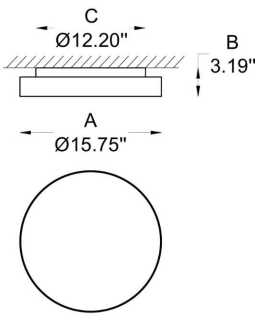

PROJECT

SPEC TYPE

NOTES

HOW TO ORDER:

CODE:

Example:
CODE: BY-51290-P-01-K30-80-RE-BL

BY-51290-
P-01-K30-80-
RE-BL

1 MODEL:

- -01 A) Diameter- Ø: 15.75" (40 cm)
  B) Height - H: 3.2" (8.1 cm)
  C) Canopy Ø: 2.36" (6 cm)
- -01-02 A) Diameter- Ø: 15.75" (40 cm)
  B) Height H: 3.2" (8.1 cm)
  C) Canopy Ø: 12.20" (31 cm)

2 LIGHT SOURCE:

LED - 35W - 800 mA - 3 134 lm

3 CCT SPECIFY:

- -K30 3000K
- -K40 4000K
- -K57 5000K

5 CRI:

- -80 CRI 80
- -90 CRI 90

6 DRIVER POSITION:

- -RE Remove

7 FINISH OPTIONS:

- -BL Black
- -GR Grey
- -WH White