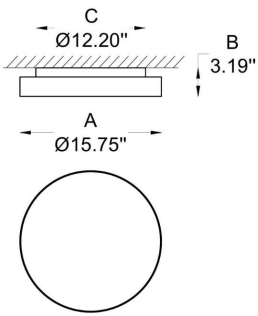

1 MODEL:

- 01 A) Diameter- Ø: 15.75" (40 cm)
B) Height - H: 3.2" (8.1 cm)
C) Canopy Ø: 2.36" (6 cm)
- 01-02 A) Diameter- Ø: 15.75" (40 cm)
B) Height H: 3.2" (8.1 cm)
C) Canopy Ø: 12.20" (31 cm)

2 LIGHT SOURCE:

- BL Black
- GR Grey
- WH White

PROJECT

SPEC TYPE

NOTES

HOW TO ORDER:

CODE:

Example:
CODE: BY-51290-P-01-K30-80-RE-BL

BY-51290-
P-01-K30-80-
RE-BL

9 PHOTOMETRIC:

LED
110-277V
IP20
4.9 kg

WWW.BULLARDCOLLECTION.COM

- TECHNICAL
- OUTDOOR
- DECORATIVE

WE WELCOME ALL CUSTOM ORDERS

CONTACT US:

sales@gordonbullard.com
www.byiba.com
 1 877-964-4646