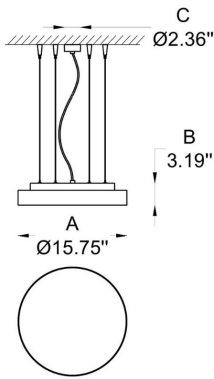

PROJECT

SPEC TYPE

NOTES

HOW TO ORDER:

CODE:

Example:
CODE: BY-51290-P-01-K30-80-RE-BL

BY-51290-
P-01-K30-80-
RE-BL

1 MODEL:

- -01 A) Diameter- Ø: 15.75" (40 cm)
  B) Height - H: 3.2" (8.1 cm)
  C) Canopy Ø: 2.36" (6 cm)
- -01-02 A) Diameter- Ø: 15.75" (40 cm)
  B) Height H: 3.2" (8.1 cm)
  C) Canopy Ø: 12.20" (31 cm)

2 LIGHT SOURCE:

LED - 35W - 800 mA - 3 134 lm

3 CCT SPECIFY:

- -K30 3000K
- -K40 4000K
- -K57 5000K

5 CRI:

- -80 CRI 80
- -90 CRI 90

6 DRIVER POSITION:

- -RE Remove

7 FINISH OPTIONS:

- -BL Black
- -GR Grey
- -WH White