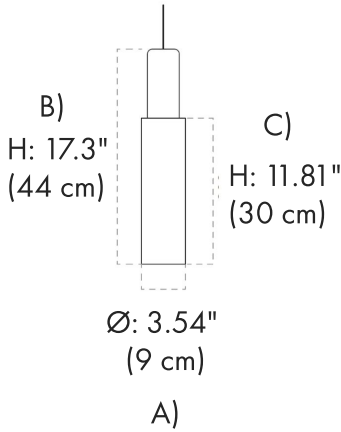

1 DIMENSIONS:

- A) Diameter- Ø: 3.54" (9 cm)
- B) Height - H: 17.3" (44 cm)
- C) Bottom Height - H: 11.8" (30 cm)

2 LIGHT SOURCE:

E26 - max 52W

3 TOP FINISH OPTIONS:

- BL Black
- WH White
- CO Corten
- GR Grey
- GN Green