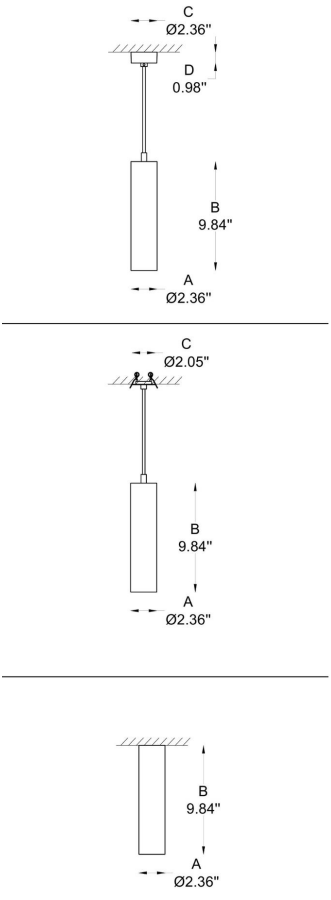

PROJECT

SPEC TYPE

NOTES

HOW TO ORDER:

CODE:

Example:
CODE: BY-51220-CL-01-B1-K30-80-P-BL-RE

BY-51220-
CL-01-B1-
K30-80-P-BL-RE

h(m)	E(lx)	D(mm)
1	10855	272
2	2714	544
3	1206	817

h(m)	E(lx)	D(mm)
1	5400	484
2	1350	968
3	600	1452

h(m)	E(lx)	D(mm)
1	3551	685
2	888	1370
3	395	2055

WWW.BULLARDCOLLECTION.COM

- TECHNICAL
- OUTDOOR
- DECORATIVE

WE WELCOME ALL CUSTOM ORDERS

CONTACT US:

sales@gordonbullard.com
www.byiba.com
1 877-964-4646