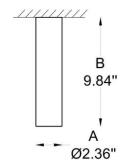

CONTACT US:

sales@gordonbullard.com

www.byiba.com

1 877-964-4646

PROJECT

SPEC TYPE

NOTES

LED
110-277V
IP20
0.6 kg

HOW TO ORDER:

CODE:

Example:
CODE: BY-51220-CL-01-B1-K30-80-P-BL-RE

BY-51220-CL-01-B1-K30-80-P-BL-RE

1 MODEL:

- 01 A) Diameter- Ø: 2.36" (6 cm)
B) Height - H: 10" (25 cm)
C) Canopy Ø: 2.3"(6 cm) x H: 1" (2.5 cm)
- 02 A) Diameter- Ø: 2.36" (6 cm)
B) Height H: 10" (25 cm)
C) Canopy Ø: 2" (5.2 cm)
- 03 A) Diameter- Ø: 10" (25 cm)
B) Height H: 10" (25 cm)

h(m)	E(lx)	D(mm)
1	10855	272
2	2714	544
3	1206	817

3 000 K

h(m)	E(lx)	D(mm)
1	5400	484
2	1350	968
3	600	1452

3 000 K

h(m)	E(lx)	D(mm)
1	3551	685
2	888	1370
3	395	2055

WWW.BULLARDCOLLECTION.COM

- TECHNICAL
- OUTDOOR
- DECORATIVE