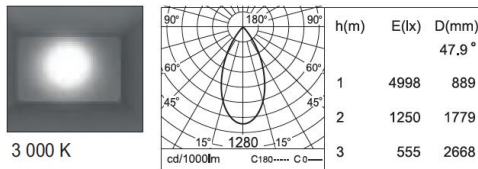

PROJECT

SPEC TYPE

NOTES

HOW TO ORDER:

CODE:

Example:
CODE: BY-27620-CL-B1-K30-80-BL

BY-27620-CL-B1-K30-80-BL

8 PHOTOMETRIC:

WWW.BULLARDCOLLECTION.COM

- TECHNICAL
- OUTDOOR
- DECORATIVE

WE WELCOME ALL CUSTOM ORDERS

CONTACT US:

sales@gordonbullard.com
www.byiba.com
1 877-964-4646