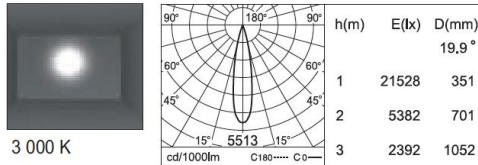

PROJECT

SPEC TYPE

NOTES

HOW TO ORDER:

CODE:

Example:
CODE: BY-27620-CL-B1-K30-80-BL

BY-27620-CL-B1-K30-80-BL

8 PHOTOMETRIC:

WWW.BULLARDCOLLECTION.COM

- TECHNICAL
- OUTDOOR
- DECORATIVE

WE WELCOME ALL CUSTOM ORDERS

CONTACT US:

sales@gordonbullard.com
www.byiba.com
1 877-964-4646