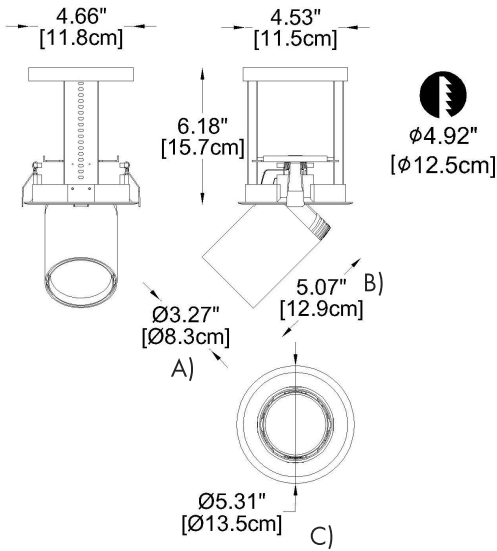

FLOW 83
(cylinders)

BY-27620-CL

PROJECT

SPEC TYPE

NOTES

GENERAL INFORMATION:

The cylinder Flow 83 recessed downlight fixture features a modern, minimalist design crafted from durable metal. This fixture comes in one model with dimensions of Ø 3.3" (8.3 cm) x H 5.1" (13 cm) and is available in Black, White, and Grey finishes. It utilizes a 32W LED light source with color temperature options of 3000K or 4000K, operating at 110-277V. Designed for recessed mounting, this ETL-certified light is perfect for indoor environments.

SPEC TYPE

NOTES

HOW TO ORDER:

Example:
CODE: BY-27620-CL-B1-K30-80-BL

CODE:

BY-27620-
CL-B1-
K30-80-BL

1 DIMENSIONS:

A) Diameter - ϕ : 3.3" (8.3 cm)
B) Height - H: 5.1" (13 cm)
C) Mounting base - ϕ : 5.3" (13.5 cm)

2 LIGHT SOURCE:

LED / 32W / 800 mA

3 BEAM ANGLE - LUMINOUS FLUX:

-B1	19.9°	3 380 lm
-B2	31.2°	3 535 lm
-B3	47.9°	3 452 lm

4 CCT SPECIFY:

-K30	3000K
-K40	4000K

5 CRI:

-80	CRI 80
-90	CRI 90

Example:
CODE: BY-27620-CL-B1-K30-80-BL

BY-27620-CL-B1-K30-80-BL

8 PHOTOMETRIC:

WWW.BULLARDCOLLECTION.COM

- TECHNICAL
- OUTDOOR
- DECORATIVE

WE WELCOME ALL CUSTOM ORDERS

CONTACT US:

sales@gordonbullard.com
www.byiba.com
1 877-964-4646