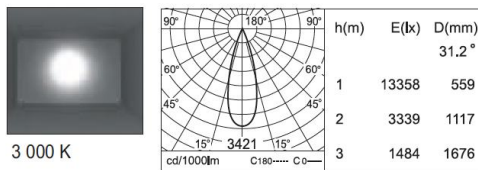

PROJECT

SPEC TYPE

NOTES

HOW TO ORDER:

CODE:

Example:
CODE: BY-27620-CL-B1-K30-80-BL

BY-27620-CL-B1-K30-80-BL

8 PHOTOMETRIC:

WWW.BULLARDCOLLECTION.COM

- TECHNICAL
- OUTDOOR
- DECORATIVE

WE WELCOME ALL CUSTOM ORDERS

CONTACT US:

sales@gordonbullard.com
www.byiba.com
1 877-964-4646