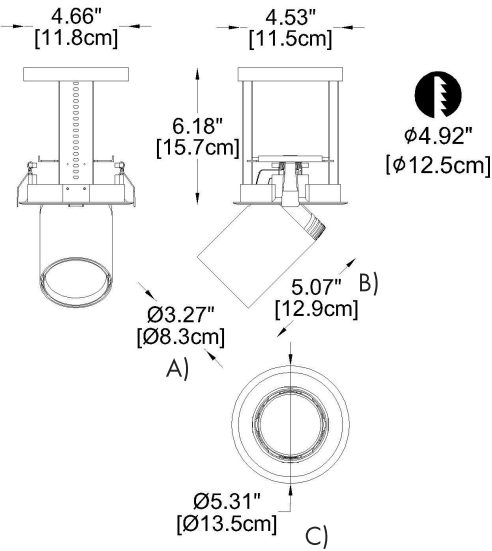

FLOW 83
(cylinders)

BY-27620-CL

PROJECT

SPEC TYPE

NOTES

GENERAL INFORMATION:

The cylinder Flow 83 recessed downlight fixture features a modern, minimalist design crafted from durable metal. This fixture comes in one model with dimensions of Ø 3.3" (8.3 cm) x H 5.1" (13 cm) and is available in Black, White, and Grey finishes. It utilizes a 32W LED light source with color temperature options of 3000K or 4000K, operating at 110-277V. Designed for recessed mounting, this ETL-certified light is perfect for indoor environments.

SPEC TYPE

NOTES

HOW TO ORDER:

Example:
CODE: BY-27620-CL-B1-K30-80-BL

CODE:

BY-27620-
CL-B1-
K30-80-BL

1 DIMENSIONS:

A) Diameter - ϕ : 3.3" (8.3 cm)
B) Height - H: 5.1" (13 cm)
C) Mounting base - ϕ : 5.3" (13.5 cm)

2 LIGHT SOURCE:

LED / 32W / 800 mA

3 BEAM ANGLE - LUMINOUS FLUX:

-B1	19.9°	3 380 lm
-B2	31.2°	3 535 lm
-B3	47.9°	3 452 lm

4 CCT SPECIFY:

-K30	3000K
-K40	4000K

5 CRI:

-80	CRI 80
-90	CRI 90