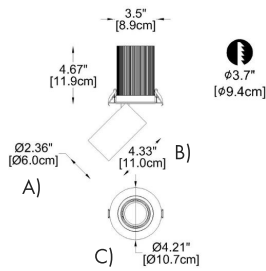

PROJECT

SPEC TYPE

NOTES

HOW TO ORDER:

CODE:

Example:
CODE: BY-27610-CL-01-B1-K30-80-BL

BY-27610-CL-01-B1-K30-80-BL

4 CCT SPECIFY:

-K30 3000K
-K40 4000K

5 CRI:

-80 CRI 80
-90 CRI 90

6 FINISH OPTIONS:

-BL Black
-GR Grey
-WH White

7 DRIVER POSITION:

Remove