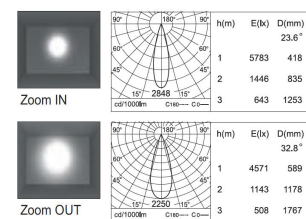

HOW TO ORDER:

CODE:

Example:
CODE: BY-27610-CL-01-B1-K30-80-BL

BY-27610-CL-01-B1-K30-80-BL

4 CCT SPECIFY:

-K30 3000K
-K40 4000K

5 CRI:

-80 CRI 80
-90 CRI 90

6 FINISH OPTIONS:

-BL Black
-GR Grey
-WH White

7 DRIVER POSITION:

Remove

8 PHOTOMETRICS:

For 01 model

For 02 model

For 06 model