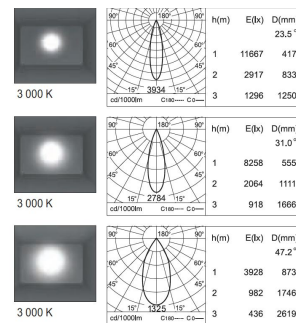

HOW TO ORDER:

CODE:

Example:
CODE: BY-27610-CL-01-B1-K30-80-BL

BY-27610-CL-01-B1-K30-80-BL

4 CCT SPECIFY:

-K30 3000K
-K40 4000K

5 CRI:

-80 CRI 80
-90 CRI 90

6 FINISH OPTIONS:

-BL Black
-GR Grey
-WH White

7 DRIVER POSITION:

Remove

8 PHOTOMETRICS:

For 01 model

For 02 model

For 06 model