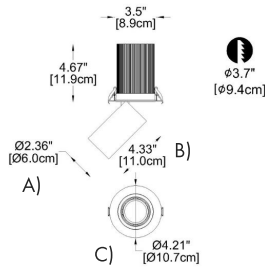

BYIBA
L I G H T

FLOW 60
(cylinders)

BY-27610-CL

PROJECT

SPEC TYPE

NOTES

GENERAL INFORMATION:

The Cylinder Flow 60 recessed downlight fixture features a modern, minimalist design made from durable metal. Available in three models — Small, Medium, and Big—with dimensions $\text{Ø } 2.36''$ (6 cm) x H 4.3'' (11 cm), $\text{Ø } 2.36''$ (6 cm) x H 5.3'' (13.4 cm), and $\text{Ø } 2.36''$ (6 cm) x H 6.35'' (16 cm), respectively. It comes in Black, White, and Grey finishes. The fixture is equipped with an LED light source, available in 15W, 19W, and 24W power options, and offers color temperatures of 3000K or 4000K. Designed for recessed mounting, it operates at 110-277V, is ETL certified, and is perfect for indoor environments.

SPEC TYPE

NOTES

HOW TO ORDER:

CODE:

Example:
CODE: BY-27610-CL-01-B1-K30-80-BL

BY-27610-
CL-01-B1-
K30-80-BL

1 MODEL:

- 01 A) Diameter - Ø: 2.36" (6 cm)
B) Height - H: 4.3" (11 cm)
C) Mounting base - Ø: 4.2" (10.7 cm)
- 02 A) Diameter - Ø: 2.36" (6 cm)
B) Height - H: 5.3" (13.4 cm)
C) Mounting base - Ø: 4.2" (10.7 cm)
- 06 A) Diameter - Ø: 2.36" (6 cm)
B) Height - H: 6.35" (16 cm)
C) Mounting base - Ø: 4.2" (10.7 cm)

2 LIGHT SOURCE:

- For 01 model
- W24 LED / 24W / 600 mA
- For 02 model
- W15 LED / 15W / 350 mA
- For 06 model (zoom type)
- W19 LED / 19W / 450 mA

3 BEAM ANGLE - LUMINOUS FLUX:

- B1-1 23.5° 2 610 lm
- B1-2 31° 2 623 lm For 01 model
- B1-3 47.2° 2 676 lm
- B2-1 26° 2 387 lm
- B2-2 36.9° 1 363 lm For 02 model
- B3 23.6° - 32.8° For 06 model