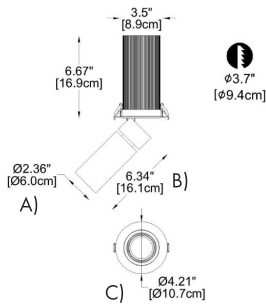

PROJECT

SPEC TYPE

NOTES

HOW TO ORDER:

CODE:

Example:
CODE: BY-27610-CL-01-B1-K30-80-BL

BY-27610-CL-01-B1-K30-80-BL

4 CCT SPECIFY:

-K30 3000K
-K40 4000K

5 CRI:

-80 CRI 80
-90 CRI 90

6 FINISH OPTIONS:

-BL Black
-GR Grey
-WH White

7 DRIVER POSITION:

Remove