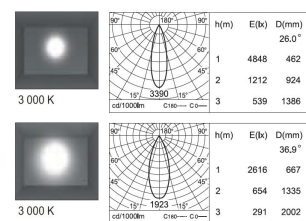

HOW TO ORDER:

CODE:

Example:
CODE: BY-27610-CL-01-B1-K30-80-BL

BY-27610-CL-01-B1-K30-80-BL

4 CCT SPECIFY:

-K30 3000K
-K40 4000K

5 CRI:

-80 CRI 80
-90 CRI 90

6 FINISH OPTIONS:

-BL Black
-GR Grey
-WH White

7 DRIVER POSITION:

Remove

8 PHOTOMETRICS:

For 01 model

For 02 model

For 06 model