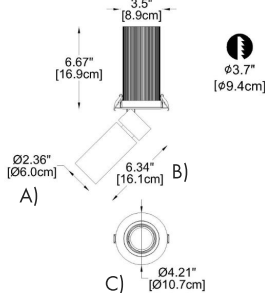

BYIBA
L I G H T

FLOW 60
(cylinders)

BY-27610-CL

PROJECT

SPEC TYPE

NOTES

GENERAL INFORMATION:

The Cylinder Flow 60 recessed downlight fixture features a modern, minimalist design made from durable metal. Available in three models — Small, Medium, and Big—with dimensions $\text{Ø } 2.36''$ (6 cm) x H 4.3'' (11 cm), $\text{Ø } 2.36''$ (6 cm) x H 5.3'' (13.4 cm), and $\text{Ø } 2.36''$ (6 cm) x H 6.35'' (16 cm), respectively. It comes in Black, White, and Grey finishes. The fixture is equipped with an LED light source, available in 15W, 19W, and 24W power options, and offers color temperatures of 3000K or 4000K. Designed for recessed mounting, it operates at 110-277V, is ETL certified, and is perfect for indoor environments.

SPEC TYPE

NOTES

HOW TO ORDER:

CODE:

Example:
CODE: BY-27610-CL-01-B1-K30-80-BL

BY-27610-
CL-01-B1-
K30-80-BL

1 MODEL:

- 01 A) Diameter - Ø: 2.36" (6 cm)
B) Height - H: 4.3" (11 cm)
C) Mounting base - Ø: 4.2" (10.7 cm)
- 02 A) Diameter - Ø: 2.36" (6 cm)
B) Height - H: 5.3" (13.4 cm)
C) Mounting base - Ø: 4.2" (10.7 cm)
- 06 A) Diameter - Ø: 2.36" (6 cm)
B) Height - H: 6.35" (16 cm)
C) Mounting base - Ø: 4.2" (10.7 cm)

2 LIGHT SOURCE:

- For 01 model
- W24 LED / 24W / 600 mA
- For 02 model
- W15 LED / 15W / 350 mA
- For 06 model (zoom type)
- W19 LED / 19W / 450 mA

3 BEAM ANGLE - LUMINOUS FLUX:

- B1-1 23.5° 2 610 lm
- B1-2 31° 2 623 lm For 01 model
- B1-3 47.2° 2 676 lm
- B2-1 26° 2 387 lm
- B2-2 36.9° 1 363 lm For 02 model
- B3 23.6° - 32.8° For 06 model