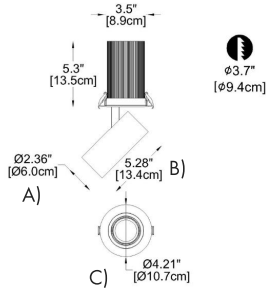

PROJECT

SPEC TYPE

NOTES

HOW TO ORDER:

CODE:

Example:
CODE: BY-27610-CL-01-B1-K30-80-BL

BY-27610-CL-01-B1-K30-80-BL

4 CCT SPECIFY:

-K30 3000K
-K40 4000K

5 CRI:

-80 CRI 80
-90 CRI 90

6 FINISH OPTIONS:

-BL Black
-GR Grey
-WH White

7 DRIVER POSITION:

Remove