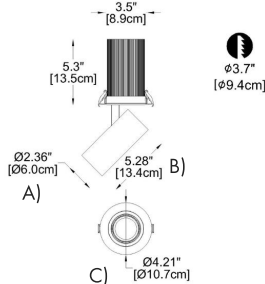

BYIBA
L I G H T

FLOW 60
(cylinders)

BY-27610-CL

PROJECT

SPEC TYPE

NOTES

GENERAL INFORMATION:

The Cylinder Flow 60 recessed downlight fixture features a modern, minimalist design made from durable metal. Available in three models — Small, Medium, and Big—with dimensions $\text{Ø } 2.36''$ (6 cm) x H 4.3'' (11 cm), $\text{Ø } 2.36''$ (6 cm) x H 5.3'' (13.4 cm), and $\text{Ø } 2.36''$ (6 cm) x H 6.35'' (16 cm), respectively. It comes in Black, White, and Grey finishes. The fixture is equipped with an LED light source, available in 15W, 19W, and 24W power options, and offers color temperatures of 3000K or 4000K. Designed for recessed mounting, it operates at 110-277V, is ETL certified, and is perfect for indoor environments.

SPEC TYPE

NOTES

HOW TO ORDER:

CODE:

Example:
CODE: BY-27610-CL-01-B1-K30-80-BL

BY-27610-
CL-01-B1-
K30-80-BL

1 MODEL:

- 01 A) Diameter - Ø: 2.36" (6 cm)
B) Height - H: 4.3" (11 cm)
C) Mounting base - Ø: 4.2" (10.7 cm)
- 02 A) Diameter - Ø: 2.36" (6 cm)
B) Height - H: 5.3" (13.4 cm)
C) Mounting base - Ø: 4.2" (10.7 cm)
- 06 A) Diameter - Ø: 2.36" (6 cm)
B) Height - H: 6.35" (16 cm)
C) Mounting base - Ø: 4.2" (10.7 cm)

2 LIGHT SOURCE:

- For 01 model
- W24 LED / 24W / 600 mA
- For 02 model
- W15 LED / 15W / 350 mA
- For 06 model (zoom type)
- W19 LED / 19W / 450 mA

3 BEAM ANGLE - LUMINOUS FLUX:

- B1-1 23.5° 2 610 lm
- B1-2 31° 2 623 lm For 01 model
- B1-3 47.2° 2 676 lm
- B2-1 26° 2 387 lm
- B2-2 36.9° 1 363 lm For 02 model
- B3 23.6° - 32.8° For 06 model