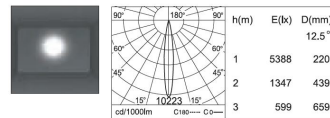

PROJECT

SPEC TYPE

NOTES

HOW TO ORDER:

CODE:

Example:
CODE: BY-27600-CL-01-W9-B1-K30-80-P-BL

BY-27600-
CL-01-W9-B1-
K30-80-P-BL

4 CCT SPECIFY:

-K30 3000K
-K40 4000K
-K50 5000K

5 CRI:

-80 CRI 80
-90 CRI 90

6 FINISH OPTIONS:

-BL Black
-GR Grey
-WH White

7 DRIVER POSITION:

Remove

8 PHOTOMETRICS:

Non Zoom type

Zoom type