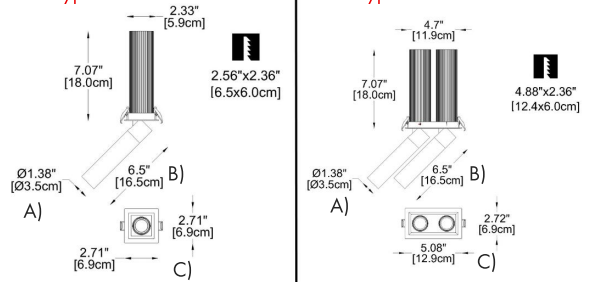

WWW.BULLARDCOLLECTION.COM

TECHNICAL

OUTDOOR

DECORATIVE

WE WELCOME ALL CUSTOM ORDERS

CONTACT US:

sales@gordonbullard.com
www.byiba.com
1 877-964-4646