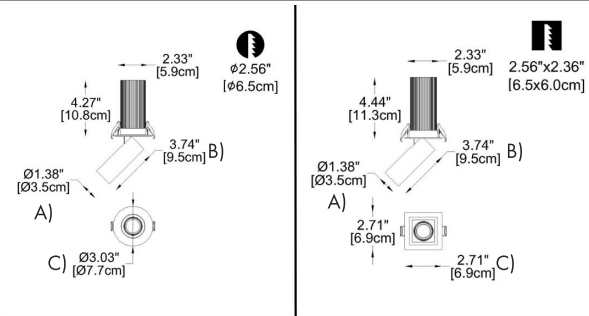

PROJECT

SPEC TYPE

NOTES

HOW TO ORDER:

CODE:

Example:
CODE: BY-27600-CL-01-W9-B1-K30-80-P-BL

BY-27600-
CL-01-W9-B1-
K30-80-P-BL

1 MODEL:

- -01 A) Diameter - Ø: 1.4" (3.5 cm)
  B) Height - H: 3.74" (9.5 cm)
  C) Mounting base - Ø: 3" (7.7 cm)
- -02 A) Diameter - Ø: 1.4" (3.5 cm)
  B) Height - H: 3.74" (9.5 cm)
  C) Mounting base - L/W: 2.7" (7cm) x 2.7" (7cm)
- -03 A) Diameter - Ø: 1.4" (3.5 cm)
  B) Height - H: 3.74" (9.5 cm)
  C) Mounting base - L/W: 5" (13cm) x 2.7" (7cm)
- -06 A) Diameter - Ø: 1.4" (3.5 cm)
  B) Height - H: 6.5" (16.5 cm)
  C) Mounting base - Ø: 3" (7.7 cm)
- -07 A) Diameter - Ø: 1.4" (3.5 cm)
  B) Height - H: 6.5" (16.5 cm)
  C) Mounting base - L/W: 2.7" (7cm) x 2.7" (7cm)
- -08 A) Diameter - Ø: 1.4" (3.5 cm)
  B) Height - H: 6.5" (16.5 cm)
  C) Mounting base - L/W: 5.1" (13 cm) x 2.7" (7cm)

2 LIGHT SOURCE:

- -W9 LED - 9W - 450 mA - 1 980 lm (Non-Zoom type)
- -W7 LED - 7W - 450 mA - 2 680 lm (Zoom type)

2 BEAM ANGLE - LUMINOUS FLUX:

- -B1 12.5° 419 lm
- -B2 17.5° 396 lm
- -B3 25.5° 394 lm
- -Z1 10.2° 176 lm (Zoom IN)
- -Z0 31.0° 262 lm (Zoom Out)

Zoom type model