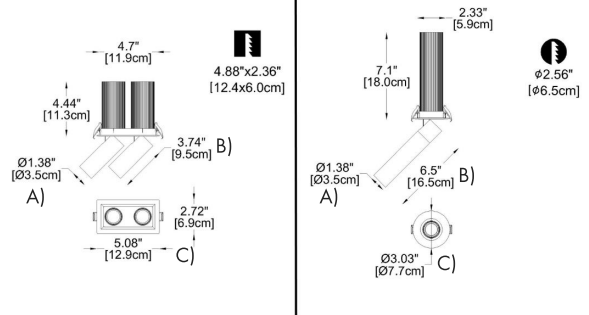

Zoom type model