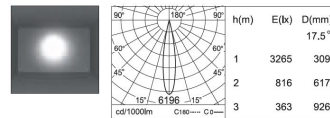

PROJECT

SPEC TYPE

NOTES

HOW TO ORDER:

CODE:

Example:
CODE: BY-27600-CL-01-W9-B1-K30-80-P-BL

BY-27600-
CL-01-W9-B1-
K30-80-P-BL

4 CCT SPECIFY:

-K30 3000K
-K40 4000K
-K50 5000K

5 CRI:

-80 CRI 80
-90 CRI 90

6 FINISH OPTIONS:

-BL Black
-GR Grey
-WH White

7 DRIVER POSITION:

Remove

8 PHOTOMETRICS:

Non Zoom type

Zoom type