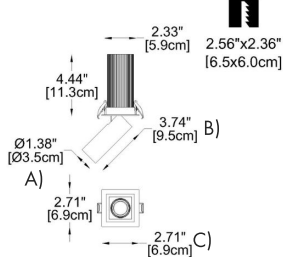

PROJECT

SPEC TYPE

NOTES

HOW TO ORDER:

CODE:

Example:
CODE: BY-27600-CL-01-W9-B1-K30-80-P-BL

BY-27600-
CL-01-W9-B1-
K30-80-P-BL

4 CCT SPECIFY:

-K30 3000K
-K40 4000K
-K50 5000K

5 CRI:

-80 CRI 80
-90 CRI 90

6 FINISH OPTIONS:

-BL Black
-GR Grey
-WH White

7 DRIVER POSITION:

Remove

8 PHOTOMETRICS:

Non Zoom type

Zoom type