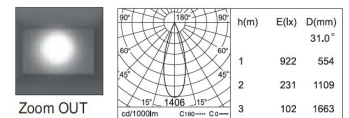

PROJECT

SPEC TYPE

NOTES

HOW TO ORDER:

CODE:

Example:
CODE: BY-27600-CL-01-W9-B1-K30-80-P-BL

BY-27600-
CL-01-W9-B1-
K30-80-P-BL

4 CCT SPECIFY:

-K30 3000K
-K40 4000K
-K50 5000K

5 CRI:

-80 CRI 80
-90 CRI 90

6 FINISH OPTIONS:

-BL Black
-GR Grey
-WH White

7 DRIVER POSITION:

Remove

8 PHOTOMETRICS:

Non Zoom type

Zoom type