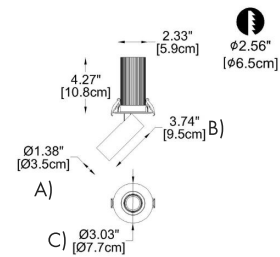

PROJECT

SPEC TYPE

NOTES

HOW TO ORDER:

CODE:

Example:
CODE: BY-27600-CL-01-W9-B1-K30-80-P-BL

BY-27600-
CL-01-W9-B1-
K30-80-P-BL

4 CCT SPECIFY:

-K30 3000K
-K40 4000K
-K50 5000K

5 CRI:

-80 CRI 80
-90 CRI 90

6 FINISH OPTIONS:

-BL Black
-GR Grey
-WH White

7 DRIVER POSITION:

Remove

8 PHOTOMETRICS:

Non Zoom type

Zoom type