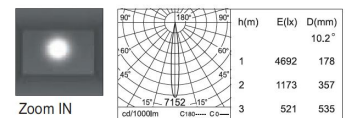

PROJECT

SPEC TYPE

NOTES

HOW TO ORDER:

CODE:

Example:
CODE: BY-27600-CL-01-W9-B1-K30-80-P-BL

BY-27600-
CL-01-W9-B1-
K30-80-P-BL

4 CCT SPECIFY:

-K30 3000K
-K40 4000K
-K50 5000K

5 CRI:

-80 CRI 80
-90 CRI 90

6 FINISH OPTIONS:

-BL Black
-GR Grey
-WH White

7 DRIVER POSITION:

Remove

8 PHOTOMETRICS:

Non Zoom type

Zoom type