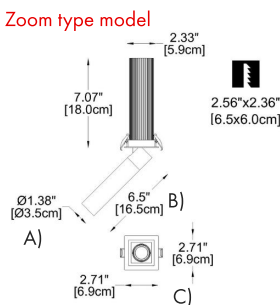

Zoom type model

Zoom type model