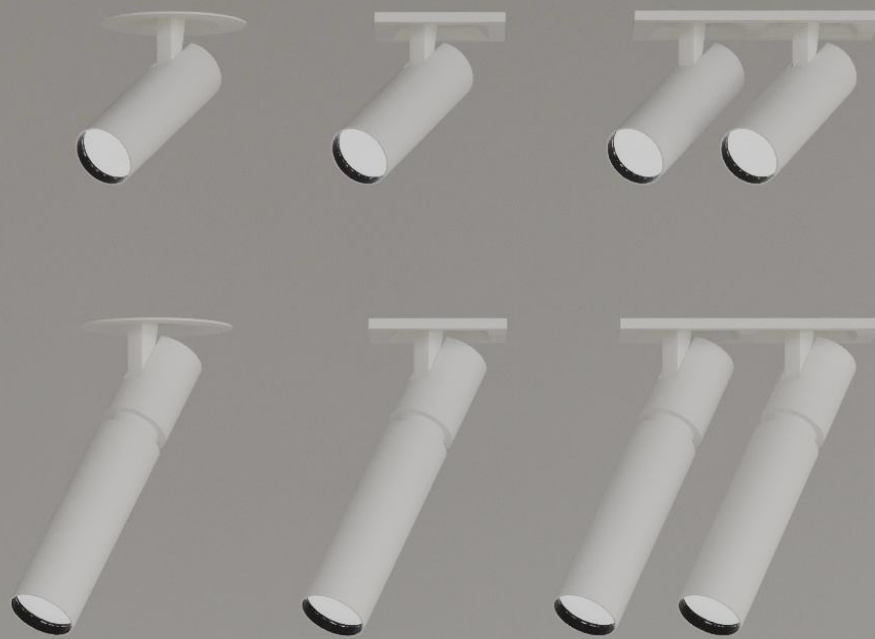

BYIBA
L I G H T

FLOW 35
(cylinders)

BY-27600-CL

PROJECT

SPEC TYPE

NOTES

GENERAL INFORMATION:

The Flow Cylinders Collection features recessed downlight fixtures with a modern, minimalist design, available in six models. Crafted from durable metal, the fixtures come in sleek Black, White, and Grey finishes. The compact designs offer different sizes, with options like a Ø 1.4" (3.5 cm) diameter and heights of 3.74" (9.5 cm) or 6.5" (16.5 cm). Equipped with energy-efficient LED lighting, the fixtures support 110-277V and offer wattage options of 7W for the Zoom Type model and 9W for the non-Zoom model, with color temperatures of 3000K, 4000K, or 5000K. These ETL-certified lights are ideal for indoor environments.

HOUSING:

AL. Die-Casting, Electrostatic Powder Coating

FINISHING:

White, Grey, Black

LIGHTING:

LED

INPUT VOLTAGE:

110-277V

HOW TO ORDER:

CODE:

Example:
CODE: BY-27600-CL-01-W9-B1-K30-80-P-BL

BY-27600-
CL-01-W9-B1-
K30-80-P-BL

1 MODEL:

- 01 A) Diameter - Ø: 1.4" (3.5 cm)
B) Height - H: 3.74" (9.5 cm)
C) Mounting base - Ø: 3" (7.7 cm)
- 02 A) Diameter - Ø: 1.4" (3.5 cm)
B) Height - H: 3.74" (9.5 cm)
C) Mounting base - L/W: 2.7" (7cm) x 2.7" (7cm)
- 03 A) Diameter - Ø: 1.4" (3.5 cm)
B) Height - H: 3.74" (9.5 cm)
C) Mounting base - L/W: 5" (13cm) x 2.7" (7cm)
- 06 A) Diameter - Ø: 1.4" (3.5 cm)
B) Height - H: 6.5" (16.5 cm)
C) Mounting base - Ø: 3" (7.7 cm)
- 07 A) Diameter - Ø: 1.4" (3.5 cm)
B) Height - H: 6.5" (16.5 cm)
C) Mounting base - L/W: 2.7" (7cm) x 2.7" (7cm)
- 08 A) Diameter - Ø: 1.4" (3.5 cm)
B) Height - H: 6.5" (16.5 cm)
C) Mounting base - L/W: 5.1" (13 cm) x 2.7" (7cm)