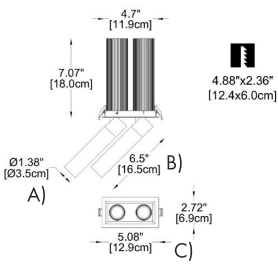

HOW TO ORDER:

CODE:

Example:
CODE: BY-27600-CL-01-W9-B1-K30-80-P-BL

BY-27600-
CL-01-W9-B1-
K30-80-P-BL

1 MODEL:

- 01 A) Diameter - Ø: 1.4" (3.5 cm)
B) Height - H: 3.74" (9.5 cm)
C) Mounting base - Ø: 3" (7.7 cm)
- 02 A) Diameter - Ø: 1.4" (3.5 cm)
B) Height - H: 3.74" (9.5 cm)
C) Mounting base - L/W: 2.7" (7cm) x 2.7" (7cm)
- 03 A) Diameter - Ø: 1.4" (3.5 cm)
B) Height - H: 3.74" (9.5 cm)
C) Mounting base - L/W: 5" (13cm) x 2.7" (7cm)
- 06 A) Diameter - Ø: 1.4" (3.5 cm)
B) Height - H: 6.5" (16.5 cm)
C) Mounting base - Ø: 3" (7.7 cm)
- 07 A) Diameter - Ø: 1.4" (3.5 cm)
B) Height - H: 6.5" (16.5 cm)
C) Mounting base - L/W: 2.7" (7cm) x 2.7" (7cm)
- 08 A) Diameter - Ø: 1.4" (3.5 cm)
B) Height - H: 6.5" (16.5 cm)
C) Mounting base - L/W: 5.1" (13 cm) x 2.7" (7cm)

8 PHOTOMETRICS:

Non Zoom type

Zoom type

Zoom type model

Zoom type model

WWW.BULLARDCOLLECTION.COM

TECHNICAL

OUTDOOR