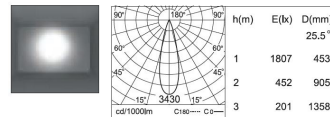

PROJECT

SPEC TYPE

NOTES

HOW TO ORDER:

CODE:

Example:
CODE: BY-27600-CL-01-W9-B1-K30-80-P-BL

BY-27600-
CL-01-W9-B1-
K30-80-P-BL

4 CCT SPECIFY:

-K30 3000K
-K40 4000K
-K50 5000K

5 CRI:

-80 CRI 80
-90 CRI 90

6 FINISH OPTIONS:

-BL Black
-GR Grey
-WH White

7 DRIVER POSITION:

Remove

8 PHOTOMETRICS:

Non Zoom type

Zoom type