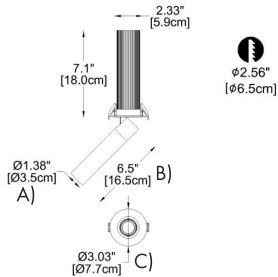

Zoom type model

Zoom type model