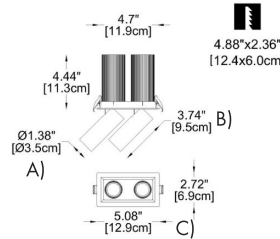

PROJECT

SPEC TYPE

NOTES

HOW TO ORDER:

CODE:

Example:
CODE: BY-27600-CL-01-W9-B1-K30-80-P-BL

BY-27600-
CL-01-W9-B1-
K30-80-P-BL

4 CCT SPECIFY:

-K30 3000K
-K40 4000K
-K50 5000K

5 CRI:

-80 CRI 80
-90 CRI 90

6 FINISH OPTIONS:

-BL Black
-GR Grey
-WH White

7 DRIVER POSITION:

Remove

8 PHOTOMETRICS:

Non Zoom type

Zoom type