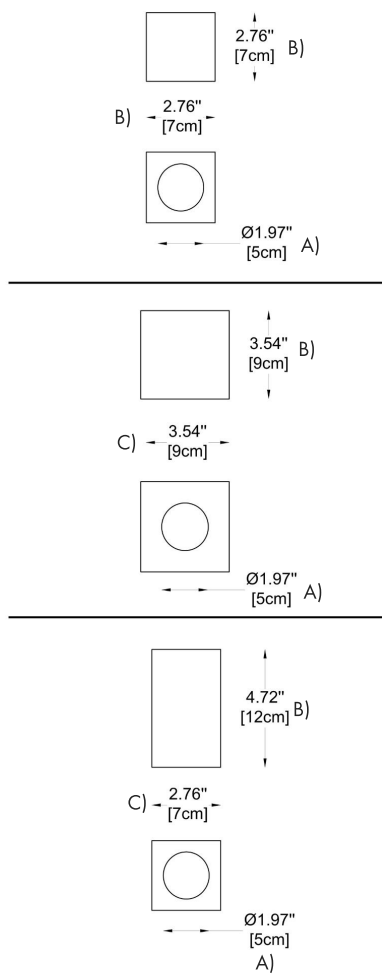

PROJECT

SPEC TYPE

NOTES

HOW TO ORDER:

CODE:

Example:
CODE: BY-89-CL-A-CR

BY-89-CL-A-CR

1 MODEL:

- -A   A) Diameter-   Ø: 2" (5 cm)
            B) Height -   H: 2.76" (7 cm)
            C) Width -   W: 2.76" (7 cm)
- -B   A) Diameter-   Ø: 2" (5 cm)
            B) Height -   H: 3.54" (9 cm)
            C) Width -   W: 3.54" (9 cm)
- -C   A) Diameter-   Ø: 2" (5 cm)
            B) Height -   H: 4.72" (12 cm)
            C) Width -   W: 2.76" (7 cm)

2 LIGHT SOURCE:

GU 10 / MAX. 10W

3 FINISH OPTIONS:

- -WH ● White
- -CR ● Corten
- -AG ● Aged Copper

WWW.BULLARDCOLLECTION.COM

- TECHNICAL
- OUTDOOR
- DECORATIVE

WE WELCOME ALL CUSTOM ORDERS

CONTACT US:

sales@gordonbullard.com
www.byiba.com
1 877-964-4646