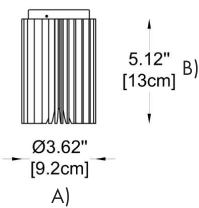

HOW TO ORDER:

CODE:

Example:
CODE: BY-834-CL-A-10W-K30-DIM-40-RAL1020

BY-834-CL-A-
10W-K30-DIM-
40-RAL1020

1 MODEL:

- A A) Diameter- Ø: 3.62" (9 cm)
 B) Height - H: 5.12" (13 cm)
- B A) Diameter- Ø: 3.62" (9 cm)
 B) Height - H: 5.12" (13 cm)
- C A) Diameter- Ø: 4.4" (11 cm)
 B) Height - H: 11.8" (30 cm)
 C) Canopy - Ø: 5.5" (14 cm)
 Cable - max. H: 100" (250 cm)

C) Ø: 5.5" (14 cm)

WWW.BULLARDCOLLECTION.COM

- TECHNICAL
- OUTDOOR
- DECORATIVE

WE WELCOME ALL CUSTOM ORDERS

CONTACT US:

sales@gordonbullard.com
www.byiba.com
1 877-964-4646