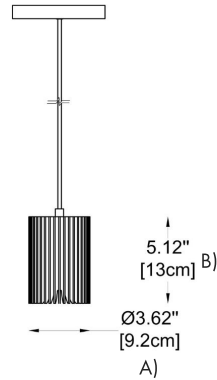

HOW TO ORDER:

CODE:

Example:
CODE: BY-834-CL-A-10W-K30-DIM-40-RAL1020

BY-834-CL-A-
10W-K30-DIM-
40-RAL1020

1 MODEL:

- A A) Diameter- Ø: 3.62" (9 cm)
 B) Height - H: 5.12" (13 cm)
- B A) Diameter- Ø: 3.62" (9 cm)
 B) Height - H: 5.12" (13 cm)
- C A) Diameter- Ø: 4.4" (11 cm)
 B) Height - H: 11.8" (30 cm)
 C) Canopy - Ø: 5.5" (14 cm)
 Cable - max. H: 100" (250 cm)

Example:
CODE: BY-834-CL-

BY-834-CL-A-
10W-K30-DIM-
40-RAL1020

6 FINISH OPTIONS:

- RAL 1020 Olive
- RAL 9003 White
- RAL 9002 Vanilla
- RAL 9005 Black
- RAL 1011 Chocolate
- RAL 6090 Pistachio
- RAL 5013 Indigo
- RAL 1015 Beige
- RAL 8011 Dark Brown
- RAL 040 90 10 Flamingo pink
- RAL 240 08 15 Light blue

C) Ø: 5.5" (14 cm)

WWW.BULLARDCOLLECTION.COM

- TECHNICAL
- OUTDOOR
- DECORATIVE

WE WELCOME ALL CUSTOM ORDERS

CONTACT US:

sales@gordonbullard.com
www.byiba.com
1 877-964-4646