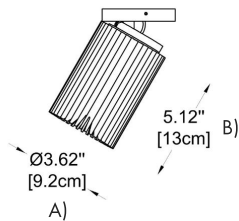

HOW TO ORDER:

CODE:

Example:
CODE: BY-834-CL-A-10W-K30-DIM-40-RAL1020

BY-834-CL-A-
10W-K30-DIM-
40-RAL1020

1 MODEL:

- A A) Diameter- Ø: 3.62" (9 cm)
 B) Height - H: 5.12" (13 cm)
- B A) Diameter- Ø: 3.62" (9 cm)
 B) Height - H: 5.12" (13 cm)
- C A) Diameter- Ø: 4.4" (11 cm)
 B) Height - H: 11.8" (30 cm)
 C) Canopy - Ø: 5.5" (14 cm)
 Cable - max. H: 100" (250 cm)

C) Ø: 5.5" (14 cm)

WWW.BULLARDCOLLECTION.COM

- TECHNICAL
- OUTDOOR
- DECORATIVE

WE WELCOME ALL CUSTOM ORDERS

CONTACT US:

sales@gordonbullard.com
www.byiba.com
1 877-964-4646