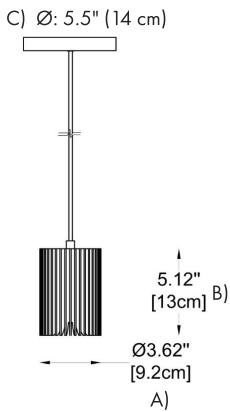

HOW TO ORDER:

CODE:

Example:
CODE: BY-834-CL-A-10W-K30-DIM-40-RAL1020

BY-834-CL-A-
10W-K30-DIM-
40-RAL1020

1 MODEL:

- A A) Diameter- Ø: 3.62" (9 cm)
 B) Height - H: 5.12" (13 cm)
- B A) Diameter- Ø: 3.62" (9 cm)
 B) Height - H: 5.12" (13 cm)
- C A) Diameter- Ø: 4.4" (11 cm)
 B) Height - H: 11.8" (30 cm)
 C) Canopy - Ø: 5.5" (14 cm)
 Cable - max. H: 100" (250 cm)

C) Ø: 5.5" (14 cm)

WWW.BULLARDCOLLECTION.COM

- TECHNICAL
- OUTDOOR
- DECORATIVE

WE WELCOME ALL CUSTOM ORDERS

CONTACT US:

sales@gordonbullard.com
www.byiba.com
1 877-964-4646