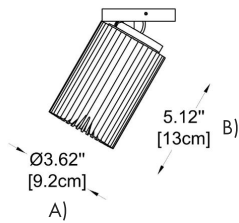

HOW TO ORDER:

CODE:

Example:
CODE: BY-834-CL-A-10W-K30-DIM-40-RAL1020

BY-834-CL-A-
10W-K30-DIM-
40-RAL1020

1 MODEL:

- A A) Diameter- Ø: 3.62" (9 cm)
 B) Height - H: 5.12" (13 cm)
- B A) Diameter- Ø: 3.62" (9 cm)
 B) Height - H: 5.12" (13 cm)
- C A) Diameter- Ø: 4.4" (11 cm)
 B) Height - H: 11.8" (30 cm)
 C) Canopy - Ø: 5.5" (14 cm)
 Cable - max. H: 100" (250 cm)

C) Ø: 5.5" (14 cm)

WWW.BULLARDCOLLECTION.COM

- TECHNICAL
- OUTDOOR
- DECORATIVE

WE WELCOME ALL CUSTOM ORDERS

CONTACT US:

sales@gordonbullard.com
www.byiba.com
1 877-964-4646