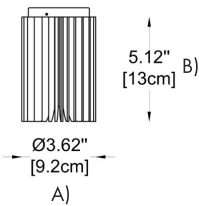

HOW TO ORDER:

CODE:

Example:
CODE: BY-834-CL-A-10W-K30-DIM-40-RAL1020

BY-834-CL-A-
10W-K30-DIM-
40-RAL1020

1 MODEL:

- A A) Diameter- Ø: 3.62" (9 cm)
 B) Height - H: 5.12" (13 cm)
- B A) Diameter- Ø: 3.62" (9 cm)
 B) Height - H: 5.12" (13 cm)
- C A) Diameter- Ø: 4.4" (11 cm)
 B) Height - H: 11.8" (30 cm)
 C) Canopy - Ø: 5.5" (14 cm)
 Cable - max. H: 100" (250 cm)