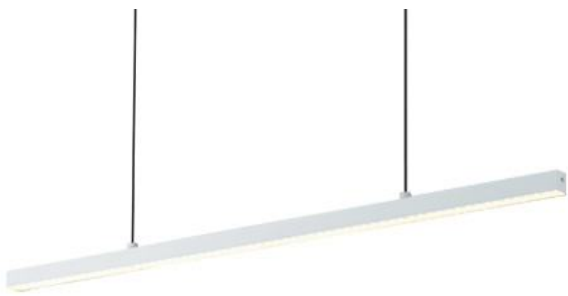

PROJECT

SPEC TYPE

NOTES

LED

110-277V

IP20

0.7 kg

White

Black

HOW TO ORDER:

Example:
CODE: BY-50-TR-1-01-65560-01-K30-C80-WL

CODE:

BY-50-TR-1-01-65560-01-K30-C80-WL

1 CHOOSE TRACK HEAD:

GENERAL INFORMATION

1. **CODE - 59100**
2. Dimensions: L: 38" (96.6 cm) x H: 0.87" (2.2 cm) x W: 0.91 (2.3cm)
3. Housing: AL. Extrude & AL. Die-Casting, Electrostatic Powder Coating
4. Cover: PC
5. Light Source: LED (SMD)
6. Power: 28W
7. Lumens: 1 924 lm (3000K)
8. CCT: **-K30 - 3000K**
   -K40 - 4000K
   -K50 - 5000K
9. CRI: **-C80 - 80**
   -C90 - 90
10. Finish options: **-WL - White**
    -BL - Black

Operating temperature range - -20 to +40°C
Maintenance of lumen - L80 - 50 000 hours at 25 °C

PHOTOMETRICS:

- TECHNICAL
- OUTDOOR
- DECORATIVE

WE WELCOME ALL CUSTOM ORDERS

CONTACT US:

sales@gordonbullard.com
www.byiba.com
1 877-964-4646