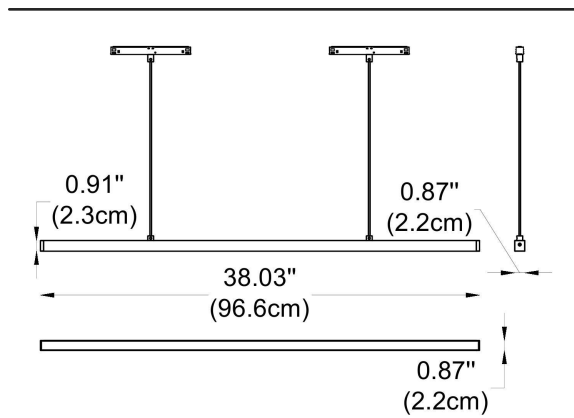

PROJECT

SPEC TYPE

NOTES

LED

110-277V

IP20

0.7 kg

White

Black

HOW TO ORDER:

Example:
CODE: BY-50-TR-1-01-65560-01-K30-C80-WL

CODE:

BY-50-TR-1-01-65560-01-K30-C80-WL

1 CHOOSE TRACK HEAD:

GENERAL INFORMATION

1. **CODE - 59100**
2. Dimensions: L: 38" (96.6 cm) x H: 0.87" (2.2 cm) x W: 0.91 (2.3cm)
3. Housing: AL. Extrude & AL. Die-Casting, Electrostatic Powder Coating
4. Cover: PC
5. Light Source: LED (SMD)
6. Power: 28W
7. Lumens: 1 924 lm (3000K)
8. CCT: **-K30 - 3000K**
   -K40 - 4000K
   -K50 - 5000K
9. CRI: **-C80 - 80**
   -C90 - 90
10. Finish options: **-WL - White**
    -BL - Black

Operating temperature range - -20 to +40°C
Maintenance of lumen - L80 - 50 000 hours at 25 °C

PHOTOMETRICS:

- TECHNICAL
- OUTDOOR
- DECORATIVE

WE WELCOME ALL CUSTOM ORDERS

CONTACT US:

sales@gordonbullard.com
www.byiba.com
1 877-964-4646