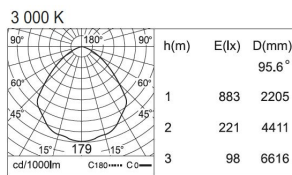

PHOTOMETRICS: