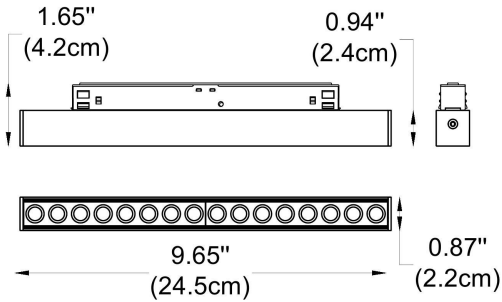

PROJECT

SPEC TYPE

NOTES

0.2 kg
☐ White
☐ Black

HOW TO ORDER:

CODE:

Example:
CODE: BY-50-TR-1-01-65560-01-K30-C80-WL

BY-50-
TR-1-01-6502
0-03-K30-
C80-B1-WL

1 CHOOSE TRACK HEAD:

GENERAL INFORMATION

1. **CODE -** -65560-01
2. Dimensions: L: 9.65" (24.5 cm) x H: 0.87" (2.2 cm)
3. Housing: AL. Extrude, Electrostatic Powder Coating
4. Cover: Lens
5. Light Source: LED (SMD)
6. Power: 12W
7. Lumens: 698 lm (3000K)
8. Output Current 350 mA
9. CCT: **K30** - 3000K
   K40 - 4000K
   K50 - 5000K
10. CRI: **C80** - 80
    C90 - 90
11. Finish options: **-WL** - White
    -BL - Black

Operating temperature range - -20 to +40°C
Maintenance of lumen - L80 - 50 000 hours at 25 °C

- TECHNICAL
- OUTDOOR
- DECORATIVE