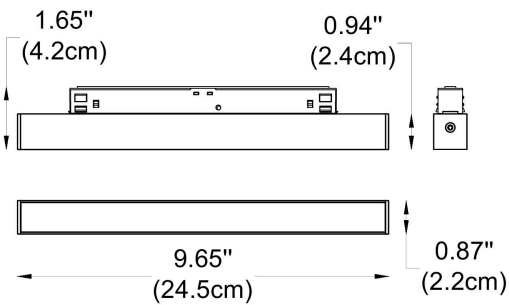

PROJECT

SPEC TYPE

NOTES

HOW TO ORDER:

CODE:

Example:
CODE: BY-50-TR-1-01-65560-01-K30-C80-WL

BY-50-
TR-1-01-6502
0-03-K30-
C80-B1-WL

1 CHOOSE TRACK HEAD:

GENERAL INFORMATION

CODE - **-65560-02**

Dimensions: L: 9.65" (24.5 cm) x H: 0.87" (2.2 cm)

Housing: AL. Extrude, Electrostatic Powder Coating

Cover: PC

Light Source: LED (SMD)

Power: 10W

Output Current 350 mA

CCT: **K30** - 3000K

K40 - 4000K

K50 - 5000K

CRI: **C80** - 80

C90 - 90

Finish options: **-WL** - White

-BL - Black

Operating temperature range - -20 to +40°C

Maintenance of lumen - L80 - 50 000 hours at 25 °C

WWW.BULLARDCOLLECTION.COM

TECHNICAL

OUTDOOR

DECORATIVE

CONTACT US:

sales@gordonbullard.com

www.byiba.com

1 877-964-4646

WE WELCOME ALL CUSTOM ORDERS