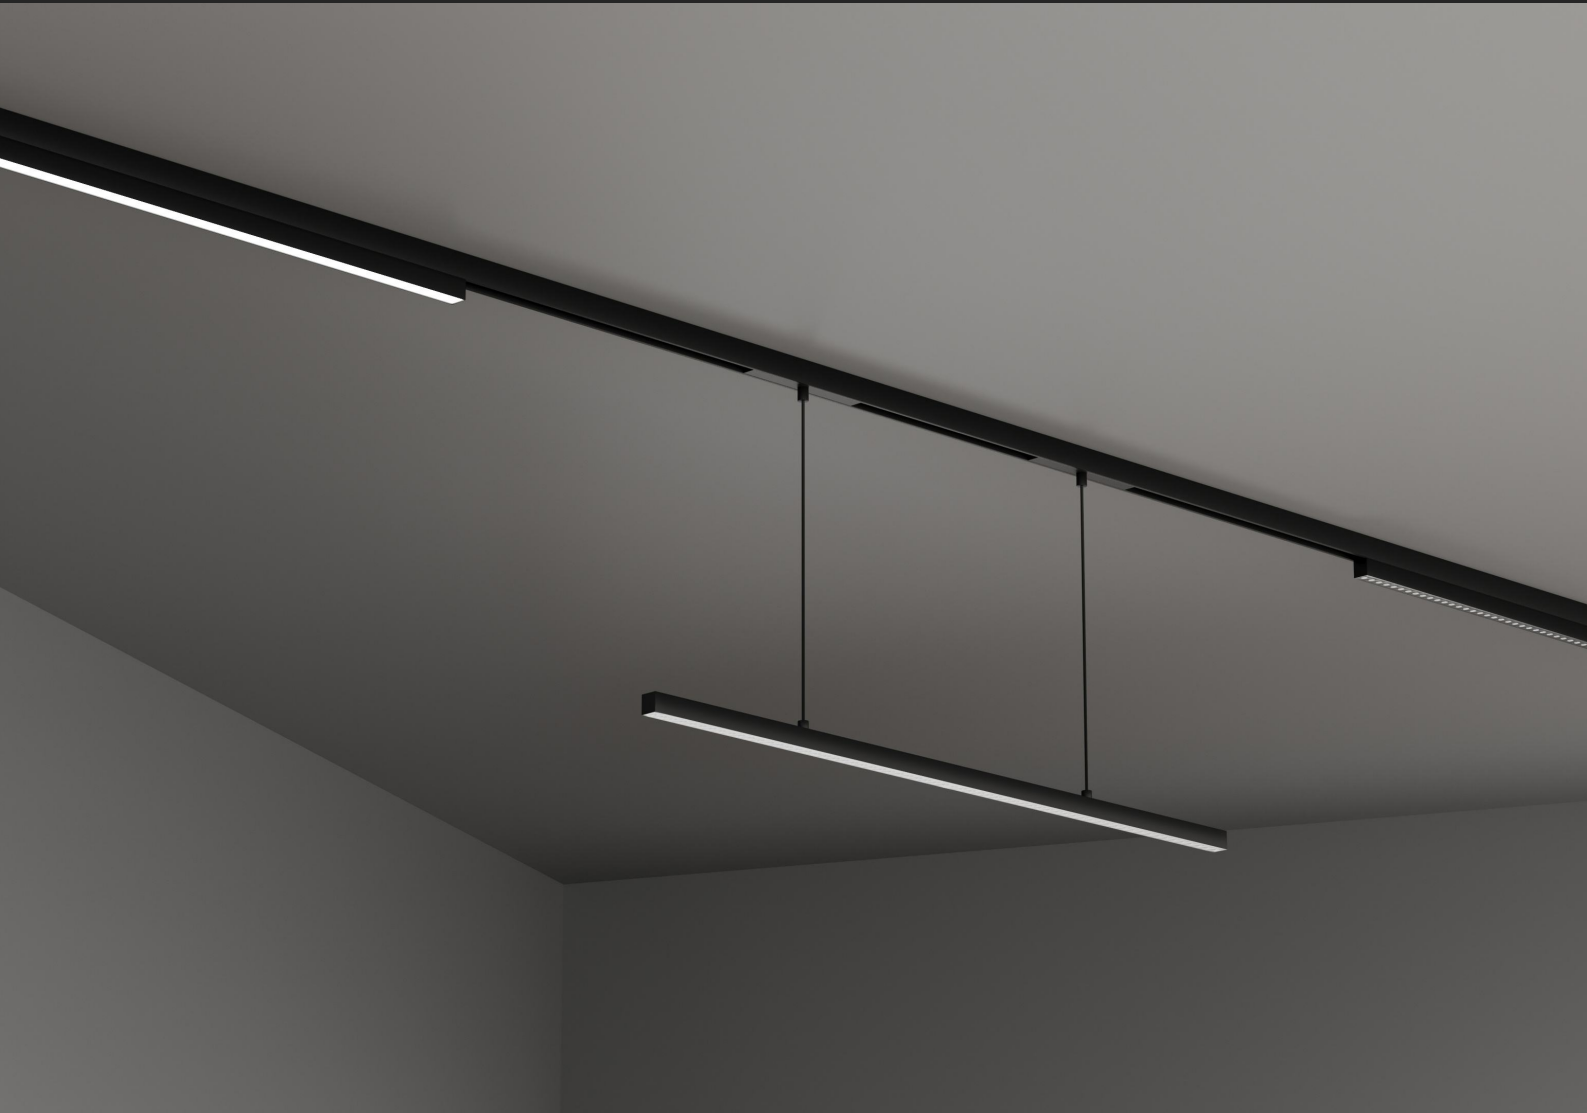

BYIBA
L I G H T

CAMBIO COLLECTION
(track)

BY-50-TR

PROJECT

SPEC TYPE

NOTES

GENERAL INFORMATION:

The Cambio Track Collection features a versatile DC Track System with sleek linear track heads, perfect for modern interiors. Made from aluminum with an electrostatic powder coating, the low-voltage 48V track system is available in three profile options: Surface-Mounted S, Surface-Mounted L, and Recessed, with sizes of 39.4" (100 cm), 78.7" (200 cm), and 118" (300 cm). The system and linear track heads come in black and white finishes. Equipped with LED light sources, the linear track heads offer CCT options of 3000K, 4000K, and 5000K, with CRI choices of 80 or 90, ensuring high-quality, customizable lighting

MATERIAL:

AL, Electrostatic Powder Coating

FINISHING:

White, Black

LIGHTING:

LED

VOLTAGE:

Low Voltage Track (48V)

-2-01 L: 39.4" (100 cm)

-2-02 L: 78.7" (200 cm)

-2-03 L: 118" (300 cm)

Recessed profile

-3-01 L: 39.4" (100 cm)

-3-02 L: 78.7" (200 cm)

-3-03 L: 118" (300 cm)

LED