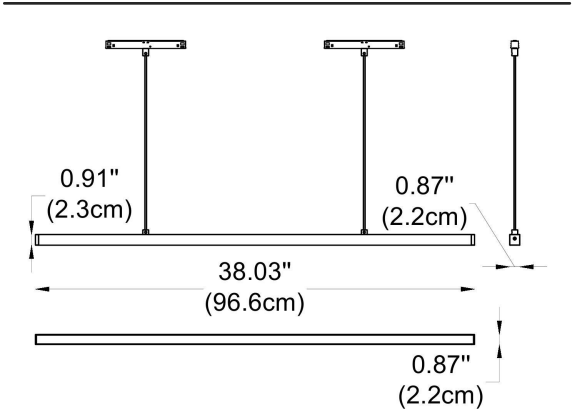

PROJECT

SPEC TYPE

NOTES

HOW TO ORDER:

Example:
CODE: BY-50-MTR-1-01-65560-01-K30-C80-WL

CODE:

BY-50-
TR-1-01-65560-
01-K30-C80-WL

1 CHOOSE TRACK HEAD:

GENERAL INFORMATION

CODE - 59100
Dimensions: L: 38" (96.6 cm) x H: 0.87" (2.2 cm) x W: 0.91 (2.3cm)
Housing: AL. Extrude & AL. Die-Casting,
Electrostatic Powder Coating

Cover: PC
Light Source: LED (SMD)
Power: 28W
Lumens: 1 924 lm (3000K)

CCT: **-K30 - 3000K**
-K40 - 4000K
-K50 - 5000K

CRI: **-C80 - 80**
-C90 - 90

Finish options: **-WL - White**
-BL - Black

Operating temperature range - -20 to +40°C
Maintenance of lumen - L80 - 50 000 hours at 25 °C

PHOTOMETRICS:

White
Black

WWW.BULLARDCOLLECTION.COM

- TECHNICAL
- OUTDOOR
- DECORATIVE

WE WELCOME ALL CUSTOM ORDERS

CONTACT US:

sales@gordonbullard.com
www.byiba.com
1 877-964-4646