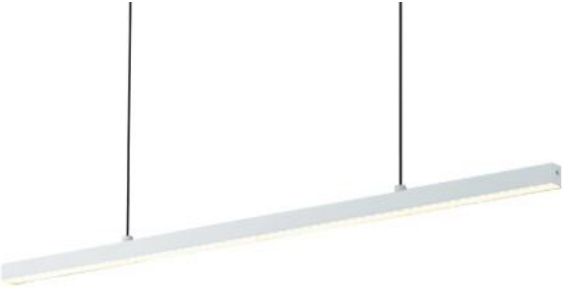

PROJECT

SPEC TYPE

NOTES

HOW TO ORDER:

Example:
CODE: BY-50-MTR-1-01-65560-01-K30-C80-WL

CODE:

BY-50-
TR-1-01-65560-
01-K30-C80-WL

1 CHOOSE TRACK HEAD:

GENERAL INFORMATION

CODE - 59100
Dimensions: L: 38" (96.6 cm) x H: 0.87" (2.2 cm) x W: 0.91 (2.3cm)
Housing: AL. Extrude & AL. Die-Casting,
Electrostatic Powder Coating

Cover: PC
Light Source: LED (SMD)
Power: 28W
Lumens: 1 924 lm (3000K)

CCT: **-K30 - 3000K**
-K40 - 4000K
-K50 - 5000K

CRI: **-C80 - 80**
-C90 - 90

Finish options: **-WL - White**
-BL - Black

Operating temperature range - -20 to +40°C
Maintenance of lumen - L80 - 50 000 hours at 25 °C

PHOTOMETRICS:

White
Black

WWW.BULLARDCOLLECTION.COM

- TECHNICAL
- OUTDOOR
- DECORATIVE

WE WELCOME ALL CUSTOM ORDERS

CONTACT US:

sales@gordonbullard.com
www.byiba.com
1 877-964-4646