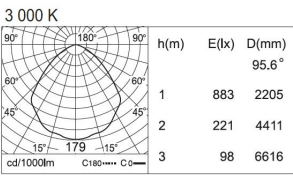

PROJECT

SPEC TYPE

NOTES

HOW TO ORDER:

Example:
CODE: BY-50-MTR-1-01-65560-01-K30-C80-WL

CODE:

BY-50-
TR-1-01-65560-
01-K30-C80-WL

1 CHOOSE TRACK HEAD:

GENERAL INFORMATION

CODE - 59100
Dimensions: L: 38" (96.6 cm) x H: 0.87" (2.2 cm) x W: 0.91 (2.3cm)
Housing: AL. Extrude & AL. Die-Casting,
Electrostatic Powder Coating

Cover: PC
Light Source: LED (SMD)
Power: 28W
Lumens: 1 924 lm (3000K)

CCT: **-K30 - 3000K**
-K40 - 4000K
-K50 - 5000K

CRI: **-C80 - 80**
-C90 - 90

Finish options: **-WL - White**
-BL - Black

Operating temperature range - -20 to +40°C
Maintenance of lumen - L80 - 50 000 hours at 25 °C

PHOTOMETRICS:

White
Black

WWW.BULLARDCOLLECTION.COM

- TECHNICAL
- OUTDOOR
- DECORATIVE