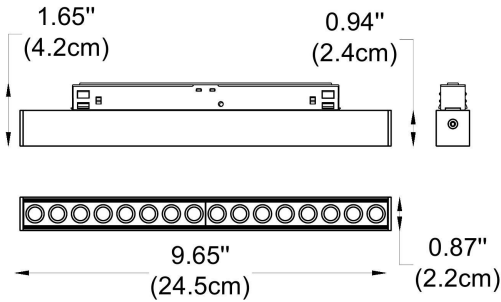

LED
110-277V
IP20
0.6 kg

HOW TO ORDER:

CODE:

Example:
CODE: BY-50-MTR-1-01-65020-03-K30-C80-B1-WL

BY-50-
TR-1-01-6502
0-03-K30-
C80-B1-WL

1 CHOOSE TRACK MODEL:

Surface-Mounted S profile

- 1-01 L: 39.4" (100 cm)
- 1-02 L: 78.7" (200 cm)
- 1-03 L: 118" (300 cm)

Surface-Mounted L profile

- 2-01 L: 39.4" (100 cm)
- 2-02 L: 78.7" (200 cm)
- 2-03 L: 118" (300 cm)

Recessed profile

- 3-01 L: 39.4" (100 cm)
- 3-02 L: 78.7" (200 cm)
- 3-03 L: 118" (300 cm)

2 FINISH OPTION TRACK PROFILE:

NOTES

LED
110-277V
IP20

0.2 kg
White
Black

HOW TO ORDER:

CODE:

Example:
CODE: BY-50-MTR-1-01-65560-01-K30-C80-WL

BY-50-
TR-1-01-6502
0-03-K30-
C80-B1-WL

1 CHOOSE TRACK HEAD:

GENERAL INFORMATION

- CODE - **-65560-01**
- Dimensions: L: 9.65" (24.5 cm) x H: 0.87" (2.2 cm)
- Housing: AL. Extrude, Electrostatic Powder Coating
- Cover: Lens
- Light Source: LED (SMD)
- Power: 12W
- Lumens: 698 lm (3000K)
- Output Current: 350 mA