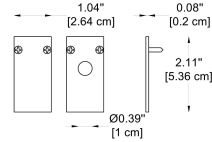

-506-02 End Cap

-BL - Black
-WH - White