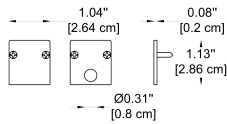

-506-01 End Cap

-BL - Black
-WH - White