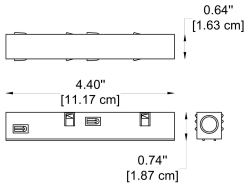

ACCESSORIES:

-505 Feed-in Cap

-BL - Black
-WH - White