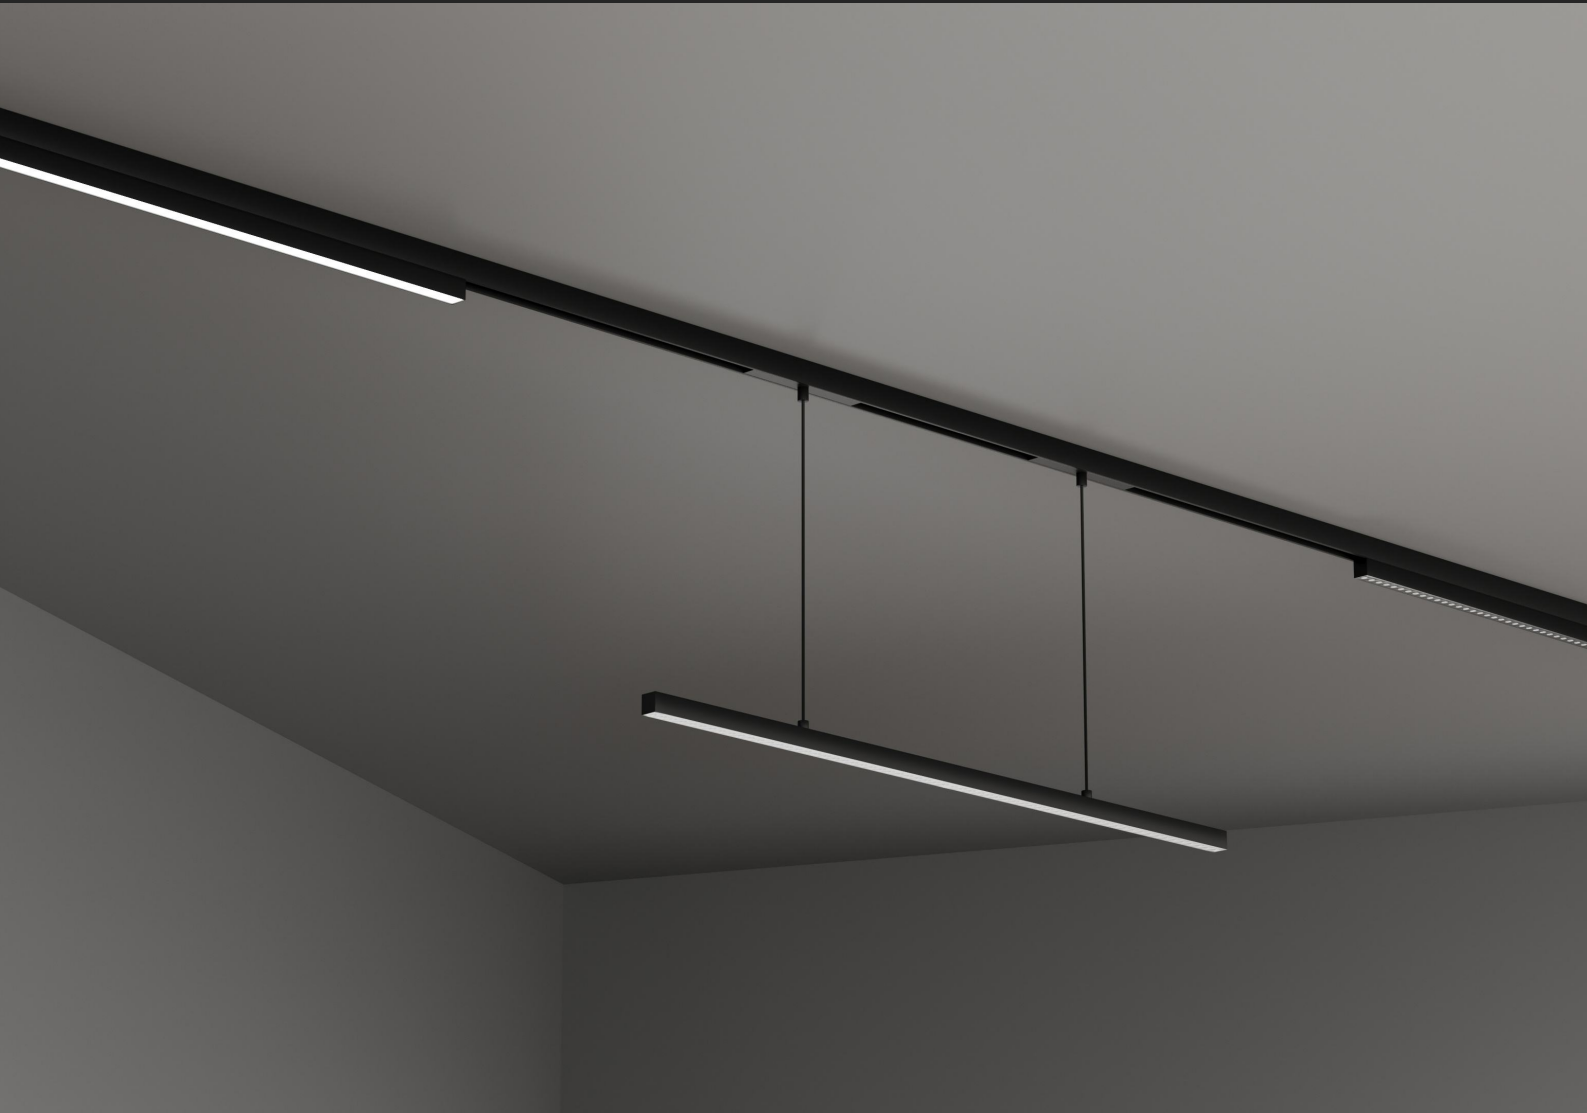

BYIBA
L I G H T

CIAMBO COLLECTION
(magnetic track)

BY-50-MTR

PROJECT

SPEC TYPE

NOTES

GENERAL INFORMATION:

The Cambio Track Collection offers a modern DC Track System with three profile options: Surface-Mounted S, Surface-Mounted L, and Recessed. Available in black and white finishes, the system comes in lengths of 39.4", 78.7", and 118". It features pendant lights from the Ciambo series, with up to 3 customizable pieces. LED lighting options include CCT of 3000K, 4000K, or 5000K, with CRI of 80 or 90. Crafted from durable aluminum with an electrostatic powder coating, this collection is perfect for versatile and stylish indoor lighting.

LED
110-277V
IP20
0.6 kg

HOW TO ORDER:

CODE:

Example:
CODE: BY-50-MTR-1-01-65020-03-K30-C80-B1-WL

BY-50-
TR-1-01-6502
0-03-K30-
C80-B1-WL

1 CHOOSE TRACK MODEL:

Surface-Mounted S profile

- 1-01 L: 39.4" (100 cm)
- 1-02 L: 78.7" (200 cm)
- 1-03 L: 118" (300 cm)

GENERAL INFORMATION

- CODE - **-65560-01**
- Dimensions: L: 9.65" (24.5 cm) x H: 0.87" (2.2 cm)
- Housing: AL. Extrude, Electrostatic Powder Coating
- Cover: Lens
- Light Source: LED (SMD)
- Power: 12W
- Lumens: 698 lm (3000K)
- Output Current: 350 mA