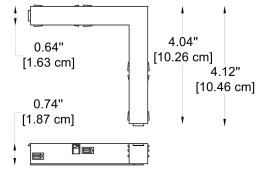

-508 L Connector

-BL - Black
-WH - White