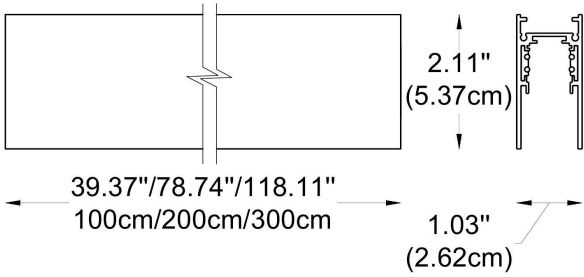

LED
110-277V
IP20
0.6 kg

HOW TO ORDER:

CODE:

Example:
CODE: BY-50-MTR-1-01-65020-03-K30-C80-B1-WL

BY-50-
TR-1-01-6502
0-03-K30-
C80-B1-WL

1 CHOOSE TRACK MODEL:

Surface-Mounted S profile

- 1-01 L: 39.4" (100 cm)
- 1-02 L: 78.7" (200 cm)
- 1-03 L: 118" (300 cm)

GENERAL INFORMATION

- CODE - **-65560-01**
- Dimensions: L: 9.65" (24.5 cm) x H: 0.87" (2.2 cm)
- Housing: AL. Extrude, Electrostatic Powder Coating
- Cover: Lens
- Light Source: LED (SMD)
- Power: 12W
- Lumens: 698 lm (3000K)
- Output Current: 350 mA