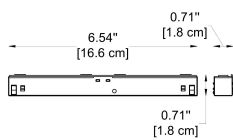

-551 Adapter

-BL - Black
-WH - White