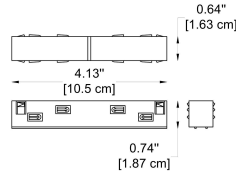

-507 Straight Connector

-BL - Black
-WH - White