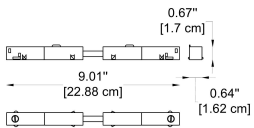

-512 Flexibile Connector

-BL - Black
-WH - White