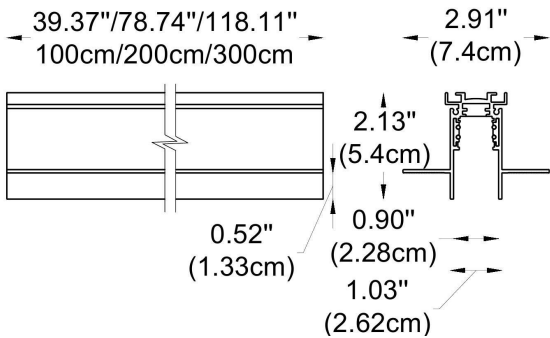

LED
110-277V
IP20
0.6 kg

HOW TO ORDER:

CODE:

Example:
CODE: BY-50-MTR-1-01-65020-03-K30-C80-B1-WL

BY-50-
TR-1-01-6502
0-03-K30-
C80-B1-WL

1 CHOOSE TRACK MODEL:

Surface-Mounted S profile

- 1-01 L: 39.4" (100 cm)
- 1-02 L: 78.7" (200 cm)
- 1-03 L: 118" (300 cm)

GENERAL INFORMATION

- CODE - **-65560-01**
- Dimensions: L: 9.65" (24.5 cm) x H: 0.87" (2.2 cm)
- Housing: AL. Extrude, Electrostatic Powder Coating
- Cover: Lens
- Light Source: LED (SMD)
- Power: 12W
- Lumens: 698 lm (3000K)
- Output Current: 350 mA