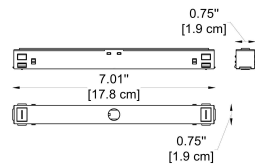

-552 Adapter

-BL - Black
-WH - White

HOW TO ORDER:

Example:

CODE: -305-BL-306-BL-307-BL-308-BL-310-BL-311-BL-351-BL

WWW.BULLARDCOLLECTION.COM

TECHNICAL

OUTDOOR

DECORATIVE