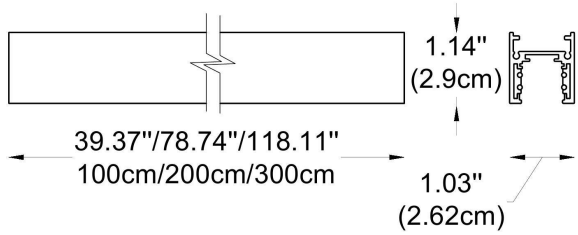

LED
110-277V
IP20
0.6 kg

HOW TO ORDER:

CODE:

Example:
CODE: BY-50-MTR-1-01-65020-03-K30-C80-B1-WL

BY-50-
TR-1-01-6502
0-03-K30-
C80-B1-WL

1 CHOOSE TRACK MODEL:

Surface-Mounted S profile

- 1-01 L: 39.4" (100 cm)
- 1-02 L: 78.7" (200 cm)
- 1-03 L: 118" (300 cm)

GENERAL INFORMATION

- CODE - **-65560-01**
- Dimensions: L: 9.65" (24.5 cm) x H: 0.87" (2.2 cm)
- Housing: AL. Extrude, Electrostatic Powder Coating
- Cover: Lens
- Light Source: LED (SMD)
- Power: 12W
- Lumens: 698 lm (3000K)
- Output Current: 350 mA

Example:
CODE: BY-50-MTR-1-01-65560-01-K30-C80-WL

BY-50-
TR-1-01-6502
0-03-K30-
C80-B1-WL

1 CHOOSE TRACK HEAD:

GENERAL INFORMATION

- CODE - **-65560-02**
- Dimensions: L: 9.65" (24.5 cm) x H: 0.87" (2.2 cm)
- Housing: AL. Extrude, Electrostatic Powder Coating
- Cover: PC
- Light Source: LED (SMD)
- Power: 10W
- Output Current: 350 mA