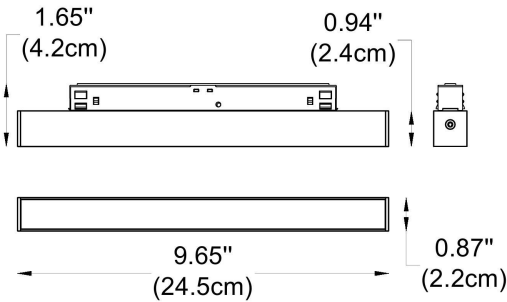

GENERAL INFORMATION

- CODE - **-65560-01**
- Dimensions: L: 9.65" (24.5 cm) x H: 0.87" (2.2 cm)
- Housing: AL. Extrude, Electrostatic Powder Coating
- Cover: Lens
- Light Source: LED (SMD)
- Power: 12W
- Lumens: 698 lm (3000K)
- Output Current: 350 mA

- TECHNICAL
- OUTDOOR
- DECORATIVE

PROJECT

SPEC TYPE

NOTES

LED
110-277V
IP20

0.2 kg
White
Black

HOW TO ORDER:

CODE:

Example:
CODE: BY-50-MTR-1-01-65560-01-K30-C80-WL

BY-50-
TR-1-01-6502
0-03-K30-
C80-B1-WL

1 CHOOSE TRACK HEAD:

GENERAL INFORMATION

- CODE - **-65560-02**
- Dimensions: L: 9.65" (24.5 cm) x H: 0.87" (2.2 cm)
- Housing: AL. Extrude, Electrostatic Powder Coating
- Cover: PC
- Light Source: LED (SMD)
- Power: 10W
- Output Current: 350 mA