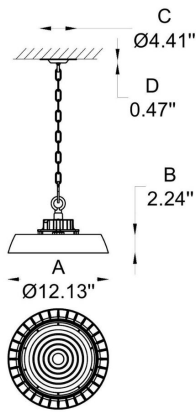

PROJECT

SPEC TYPE

NOTES

1.8 kg   2.6 kg

HOW TO ORDER:

CODE:

Example:
CODE: BY-513-P-60-W15-B1-K30-80-RE-A-ACC1

BY-513-P-60-
W15-B1-
K30-80-RE-A-
ACC1

1 MODEL:

- -60   A) Diameter- Ø: 13.8" (35 cm)
           B) Height - H: 2.56" (6.5 cm)
           C/D) Canopy Ø: 4.4" (11 cm) x H: 0.5" (1.3 cm)
- -50   A) Diameter- Ø: 12.3" (31.2 cm)
           B) Height - H: 2.24" (5.7 cm)
           C) Canopy   Ø: 4.4" (11 cm) x H: 0.5" (1.3 cm)

2 LIGHT SOURCE:

- -W15   LED - 150W - 650 mA   for 60 model
- -W12   LED - 120W - 520 mA
- -W10   LED - 100W - 435 mA   for 50 model
- -W8   LED - 80W - 350 mA

3 BEAM ANGLE - LUMINOUS FLUX:

- -B1   114.9°   17 808 lm   for 150W
- -B1.1   93.6°   17 849 lm
- -B2   114.9°   14 833 lm   for 120W
- -B2.2   93.7°   15 025 lm
- -B3   114.5°   11 643 lm   for 100W
- -B3.3   93.4°   11 817 lm
- -B4   114.3°   9 961 lm   for 80W
- -B4.4   92.0°   9 937 lm

WWW.BULLARDCOLLECTION.COM

- TECHNICAL
- OUTDOOR
- DECORATIVE

CONTACT US:

sales@gordonbullard.com
www.byiba.com
1 877-964-4646

WE WELCOME ALL CUSTOM ORDERS