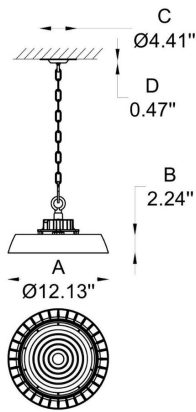

BY-513-P-60-
W15-B1-
K30-80-RE-A-
ACC1

1 MODEL:

- 60 A) Diameter- Ø: 13.8" (35 cm)
 B) Height - H: 2.56" (6.5 cm)
 C/D) Canopy Ø: 4.4" (11 cm) x H: 0.5" (1.3 cm)
- 50 A) Diameter- Ø: 12.3" (31.2 cm)
 B) Height - H: 2.24" (5.7 cm)
 C) Canopy Ø: 4.4" (11 cm) x H: 0.5" (1.3 cm)

2 LIGHT SOURCE:

- W15 LED - 150W - 650 mA for 60 model
- W12 LED - 120W - 520 mA
- W10 LED - 100W - 435 mA for 50 model
- W8 LED - 80W - 350 mA

3 BEAM ANGLE - LUMINOUS FLUX:

- B1 114.9° 17 808 lm for 150W
- B1.1 93.6° 17 849 lm
- B2 114.9° 14 833 lm for 120W
- B2.2 93.7° 15 025 lm
- B3 114.5° 11 643 lm for 100W
- B3.3 93.4° 11 817 lm
- B4 114.3° 9 961 lm for 80W
- B4.4 92.0° 9 937 lm

1.8 kg 2.6 kg

HOW TO ORDER:

CODE:

Example:
CODE: BY-513-P-60-W15-B1-K30-80-BL-RE-A-ACC1

BY-513-P-60-
W15-B1-
K30-80-BL-RE-
A-ACC1

4 CCT SPECIFY:

-K30 3000K
-K40 4000K
-K57 5700K

5 CRI: