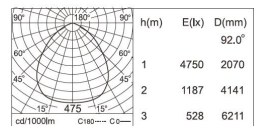

BY-513-P-60-
W15-B1-
K30-80-RE-A-
ACC1

1 MODEL:

- 60 A) Diameter- Ø: 13.8" (35 cm)
 B) Height - H: 2.56" (6.5 cm)
 C/D) Canopy Ø: 4.4" (11 cm) x H: 0.5" (1.3 cm)
- 50 A) Diameter- Ø: 12.3" (31.2 cm)
 B) Height - H: 2.24" (5.7 cm)
 C) Canopy Ø: 4.4" (11 cm) x H: 0.5" (1.3 cm)

CODE:

Example:
CODE: BY-513-P-60-W15-B1-K30-80-BL-RE-A-ACC1

BY-513-P-60-
W15-B1-
K30-80-BL-RE-
A-ACC1

10 PHOTOMETRICS

80W

Clear Lens

Sanding Lens

100W