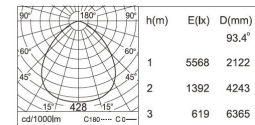

Sanding Lens