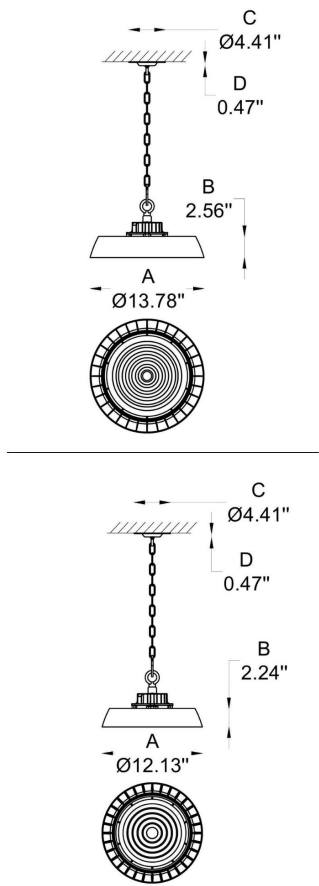

Our modern and minimalist pendant lighting fixtures, available in two sizes, are crafted from aluminum with an electrostatic powder coating. The small model measures Ø 12.3" (31.2 cm) x H 2.24" (5.7 cm), and the big model measures Ø 13.8" (35 cm) x H 2.56" (6.5 cm). Finished in black, these LED fixtures support 110-277V, with color temperatures of 3000K, 4000K, and 5700K, and wattages of 80W, 100W, 120W, and 150W, offering CRI options of 80 or 90. ETL certified and designed for indoor use, they are perfect for both residential and commercial spaces.

BY-513-P-60-
W15-B1-
K30-80-RE-A-
ACC1

1 MODEL:

- 60 A) Diameter- Ø: 13.8" (35 cm)
 B) Height - H: 2.56" (6.5 cm)
 C/D) Canopy Ø: 4.4" (11 cm) x H: 0.5" (1.3 cm)
- 50 A) Diameter- Ø: 12.3" (31.2 cm)
 B) Height - H: 2.24" (5.7 cm)
 C) Canopy Ø: 4.4" (11 cm) x H: 0.5" (1.3 cm)

1.8 kg 2.6 kg

HOW TO ORDER:

CODE:

Example:
CODE: BY-513-P-60-W15-B1-K30-80-BL-RE-A-ACC1

BY-513-P-60-
W15-B1-
K30-80-BL-RE-
A-ACC1

4 CCT SPECIFY:

-K30 3000K
-K40 4000K
-K57 5700K

5 CRI:

CODE:

Example:
CODE: BY-513-P-60-W15-B1-K30-80-BL-RE-A-ACC1

BY-513-P-60-
W15-B1-
K30-80-BL-RE-
A-ACC1

10 PHOTOMETRICS

80W

Clear Lens

Sanding Lens

100W