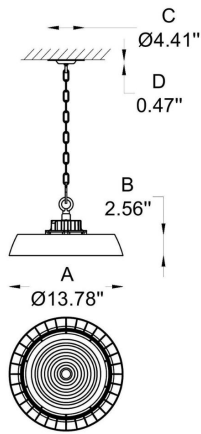

PROJECT

SPEC TYPE

NOTES

1.8 kg   2.6 kg

HOW TO ORDER:

CODE:

Example:
CODE: BY-513-P-60-W15-B1-K30-80-RE-A-ACC1

BY-513-P-60-
W15-B1-
K30-80-RE-A-
ACC1

1 MODEL:

- -60   A) Diameter- Ø: 13.8" (35 cm)
           B) Height - H: 2.56" (6.5 cm)
           C/D) Canopy Ø: 4.4" (11 cm) x H: 0.5" (1.3 cm)
- -50   A) Diameter- Ø: 12.3" (31.2 cm)
           B) Height - H: 2.24" (5.7 cm)
           C) Canopy   Ø: 4.4" (11 cm) x H: 0.5" (1.3 cm)

2 LIGHT SOURCE:

- -W15   LED - 150W - 650 mA   for 60 model
- -W12   LED - 120W - 520 mA
- -W10   LED - 100W - 435 mA   for 50 model
- -W8   LED - 80W - 350 mA

3 BEAM ANGLE - LUMINOUS FLUX:

- -B1   114.9°   17 808 lm   for 150W
- -B1.1   93.6°   17 849 lm
- -B2   114.9°   14 833 lm   for 120W
- -B2.2   93.7°   15 025 lm
- -B3   114.5°   11 643 lm   for 100W
- -B3.3   93.4°   11 817 lm
- -B4   114.3°   9 961 lm   for 80W
- -B4.4   92.0°   9 937 lm

WWW.BULLARDCOLLECTION.COM

- TECHNICAL
- OUTDOOR
- DECORATIVE

CONTACT US:

sales@gordonbullard.com
www.byiba.com
1 877-964-4646

WE WELCOME ALL CUSTOM ORDERS