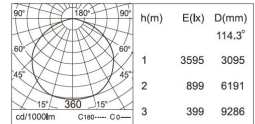

BY-513-P-60-
W15-B1-
K30-80-RE-A-
ACC1

1 MODEL:

- 60 A) Diameter- Ø: 13.8" (35 cm)
 B) Height - H: 2.56" (6.5 cm)
 C/D) Canopy Ø: 4.4" (11 cm) x H: 0.5" (1.3 cm)
- 50 A) Diameter- Ø: 12.3" (31.2 cm)
 B) Height - H: 2.24" (5.7 cm)
 C) Canopy Ø: 4.4" (11 cm) x H: 0.5" (1.3 cm)

CODE:

Example:
CODE: BY-513-P-60-W15-B1-K30-80-BL-RE-A-ACC1

BY-513-P-60-
W15-B1-
K30-80-BL-RE-
A-ACC1

10 PHOTOMETRICS

80W

Clear Lens

Sanding Lens

100W