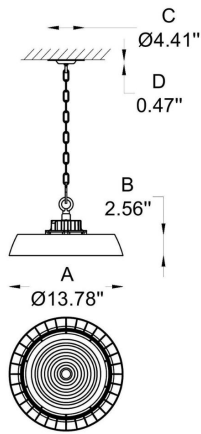

BY-513-P-60-
W15-B1-
K30-80-RE-A-
ACC1

1 MODEL:

- 60 A) Diameter- Ø: 13.8" (35 cm)
 B) Height - H: 2.56" (6.5 cm)
 C/D) Canopy Ø: 4.4" (11 cm) x H: 0.5" (1.3 cm)
- 50 A) Diameter- Ø: 12.3" (31.2 cm)
 B) Height - H: 2.24" (5.7 cm)
 C) Canopy Ø: 4.4" (11 cm) x H: 0.5" (1.3 cm)

2 LIGHT SOURCE:

- W15 LED - 150W - 650 mA for 60 model
- W12 LED - 120W - 520 mA
- W10 LED - 100W - 435 mA for 50 model
- W8 LED - 80W - 350 mA

3 BEAM ANGLE - LUMINOUS FLUX:

- B1 114.9° 17 808 lm for 150W
- B1.1 93.6° 17 849 lm
- B2 114.9° 14 833 lm for 120W
- B2.2 93.7° 15 025 lm
- B3 114.5° 11 643 lm for 100W
- B3.3 93.4° 11 817 lm
- B4 114.3° 9 961 lm for 80W
- B4.4 92.0° 9 937 lm

1.8 kg 2.6 kg

HOW TO ORDER:

CODE:

Example:
CODE: BY-513-P-60-W15-B1-K30-80-BL-RE-A-ACC1

BY-513-P-60-
W15-B1-
K30-80-BL-RE-
A-ACC1

4 CCT SPECIFY:

-K30 3000K
-K40 4000K
-K57 5700K

5 CRI: