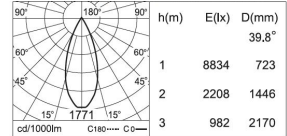

BY-5103-P-C4-1-K30