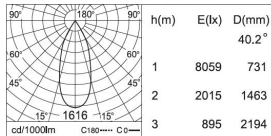

PROJECT

SPEC TYPE

NOTES

HOW TO ORDER:

CODE:

Example:
CODE: BY-5103-P-01-C4-K30-80-RE

BY-5103-P-01-
C4-K30-80-
BL-RE

7 PHOTOMETRICS

BY-5103-P-C4-K30