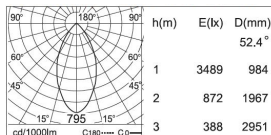

BY-5103-P-S4-K30