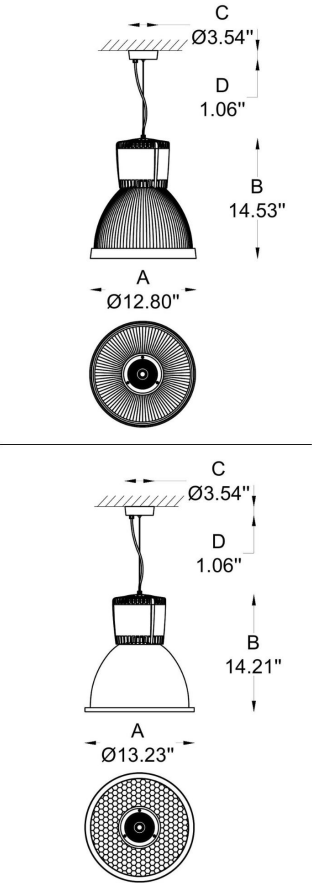

### GENERAL INFORMATION:

Our modern and minimalist pendant lighting fixtures, available in two sizes, are crafted from aluminum with an electrostatic powder coating. The small model measures  $\varnothing$  12.3" (31.2 cm) x H 2.24" (5.7 cm), and the big model measures  $\varnothing$  13.8" (35 cm) x H 2.56" (6.5 cm). Finished in black, these LED fixtures support 110-277V, with color temperatures of 3000K, 4000K, and 5700K, and wattages of 80W, 100W, 120W, and 150W, offering CRI options of 80 or 90. ETL certified and designed for indoor use, they are perfect for both residential and commercial spaces.

### 1 DIMENSIONS:

- 01 A) Diameter- Ø: 12.8" (32.5 cm)  
B) Height - H: 14.5" (36.8 cm)  
C/D) Canopy Ø: 3.54" (9 cm) x H: 1.06" (2.5 cm)
- 02 A) Diameter- Ø: 13.2" (33.6 cm)  
B) Height H: 14.2" (36 cm)  
C) Canopy Ø: 3.54" (9 cm) x H: 1.06" (2.5 cm)

### 2 LIGHT SOURCE:

- C4 COB - 40W - 1 050 mA - 3 879 lm
- C4-1 COB - 40W - 1 050 mA - 4 214 lm
- S4 SMD - 41W - 1 050 mA - 2 865 lm
- S4-1 SMD - 41W - 1 050 mA - 3 134 lm

## 7 PHOTOMETRICS

BY-5103-P-C4-K30

BY-5103-P-C4-1-K30

BY-5103-P-S4-K30

BY-5103-P-S4-1-K30

[WWW.BULLARDCOLLECTION.COM](http://WWW.BULLARDCOLLECTION.COM)

- TECHNICAL
- OUTDOOR
- DECORATIVE

WE WELCOME ALL CUSTOM ORDERS