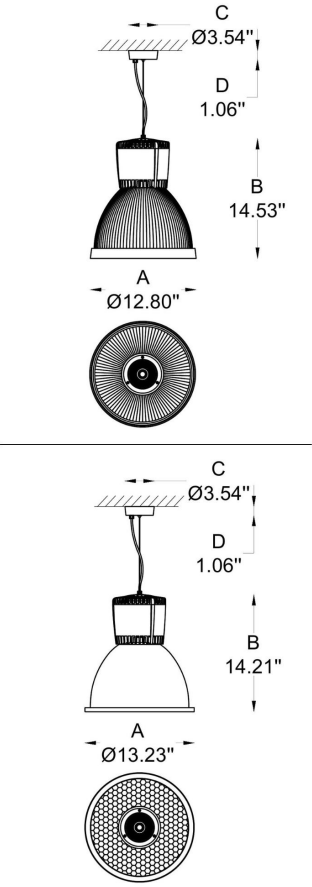

### GENERAL INFORMATION:

Our modern and minimalist pendant lighting fixtures, available in two sizes, are crafted from aluminum with an electrostatic powder coating. The small model measures  $\varnothing$  12.3" (31.2 cm) x H 2.24" (5.7 cm), and the big model measures  $\varnothing$  13.8" (35 cm) x H 2.56" (6.5 cm). Finished in black, these LED fixtures support 110-277V, with color temperatures of 3000K, 4000K, and 5700K, and wattages of 80W, 100W, 120W, and 150W, offering CRI options of 80 or 90. ETL certified and designed for indoor use, they are perfect for both residential and commercial spaces.

[sales@gordonbullard.com](mailto:sales@gordonbullard.com)

[www.byiba.com](http://www.byiba.com)

1 877-964-4646

PROJECT

SPEC TYPE

NOTES

LED
110-277V
IP20
3.2 kg

### 1 DIMENSIONS:

- 01 A) Diameter- Ø: 12.8" (32.5 cm)  
B) Height - H: 14.5" (36.8 cm)  
C/D) Canopy Ø: 3.54" (9 cm) x H: 1.06" (2.5 cm)
- 02 A) Diameter- Ø: 13.2" (33.6 cm)  
B) Height H: 14.2" (36 cm)  
C) Canopy Ø: 3.54" (9 cm) x H: 1.06" (2.5 cm)