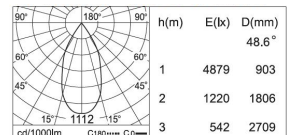

BY-5103-P-S4-1-K30

WWW.BULLARDCOLLECTION.COM

- TECHNICAL
- OUTDOOR
- DECORATIVE