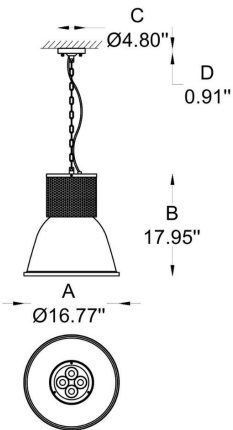

PROJECT

SPEC TYPE

NOTES

HOW TO ORDER:

CODE:

Example:
CODE: BY-51280-P-01-B1-K30-80-BL-RE

BY-51280-
P-01-B1-
K30-80-BL-RE

1 MODEL:

- -01 A) Diameter- Ø: 16.26" (41.3 cm)
  B) Height - H: 18" (45,7 cm)
  C/D) Canopy Ø: 4.8" (12.2 cm) x H: 0.9" (2.3 cm)

LIGHT SOURCE: 96W / 2470 mA

- -02 A) Diameter- Ø: 16.8" (42.7 cm)
  B) Height H: 18" (45.7 cm)
  C/D) Canopy Ø: 4.8" (12.2 cm) x H: 0.9" (2.3 cm)

LIGHT SOURCE: 96W / 2470 mA

2 BEAM ANGLE - LUMINOUS FLUX:

-B1	27.7°	10 846 lm	
-B1-1	33.5°	11 215 lm	for 01 model
-B1-2	50.7°	10 811 lm	
-B2	27.9°	11 145 lm	
-B2-1	33.3°	11 230 lm	for 02 model
-B2-2	44°	10 853 lm	

3 CCT SPECIFY:

- -K30 3000K
- -K40 4000K

4 CRI:

- -80 CRI 80
- -90 CRI 90