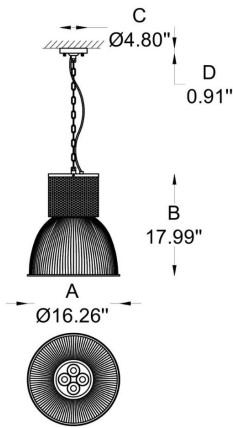

PROJECT

SPEC TYPE

NOTES

HOW TO ORDER:

CODE:

Example:
CODE: BY-51280-P-01-B1-K30-80-BL-RE

BY-51280-
P-01-B1-
K30-80-BL-RE

1 MODEL:

- -01 A) Diameter- Ø: 16.26" (41.3 cm)
  B) Height - H: 18" (45,7 cm)
  C/D) Canopy Ø: 4.8" (12.2 cm) x H: 0.9" (2.3 cm)

LIGHT SOURCE: 96W / 2470 mA

- -02 A) Diameter- Ø: 16.8" (42.7 cm)
  B) Height H: 18" (45.7 cm)
  C/D) Canopy Ø: 4.8" (12.2 cm) x H: 0.9" (2.3 cm)

LIGHT SOURCE: 96W / 2470 mA

2 BEAM ANGLE - LUMINOUS FLUX:

-B1	27.7°	10 846 lm	
-B1-1	33.5°	11 215 lm	for 01 model
-B1-2	50.7°	10 811 lm	
-B2	27.9°	11 145 lm	
-B2-1	33.3°	11 230 lm	for 02 model
-B2-2	44°	10 853 lm	

3 CCT SPECIFY:

- -K30 3000K
- -K40 4000K

4 CRI:

- -80 CRI 80
- -90 CRI 90