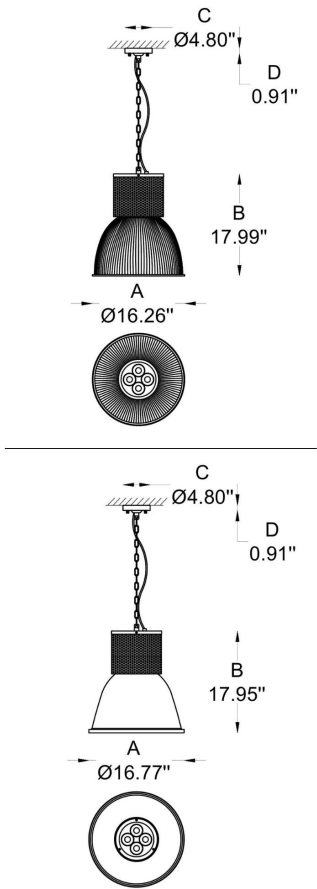

PROJECT

SPEC TYPE

NOTES

LED
110-277V
IP20
5.5 kg

HOW TO ORDER:

CODE:

Example:
CODE: BY-51280-P-01-B1-K30-80-RE

BY-51280-
P-01-B1-
K30-80-BL-RE

5 FINISH OPTIONS:

- -BL Black
- -GR Grey
- -WH White

6 DRIVER POSITION:

- -RE Remove

7 PHOTOMETRICS:

	BY-51280-P-01			BY-51280-P-02		
	h(m)	E(lx)	D(mm)	h(m)	E(lx)	D(mm)
3 000 K	27.7°	1 37293	494	27.9°	1 40101	497
	45°	2 9323	988	45°	2 10025	994
	60°	3 2856	1482	60°	3 4456	1491
3 000 K	33.5°	1 31309	601	33.3°	1 32572	598
	45°	2 2397	1203	45°	2 8143	1197
	60°	3 3479	1804	60°	3 3619	1795
3 000 K	50.7°	1 16462	948	44.0°	1 19441	809
	45°	2 4115	1896	45°	2 4860	1618
	30°	3 1260	2844	30°	3 2160	2426

WWW.BULLARDCOLLECTION.COM

- TECHNICAL
- OUTDOOR
- DECORATIVE

CONTACT US:

sales@gordonbullard.com
www.byiba.com
1 877-964-4646

WE WELCOME ALL CUSTOM ORDERS