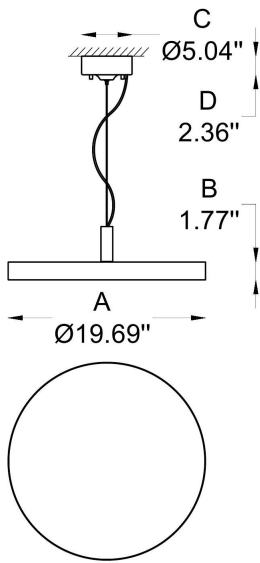

PROJECT

SPEC TYPE

NOTES

HOW TO ORDER:

CODE:

Example:
CODE: BY-51190-P-K30-80-BL-RE

BY-51190-P-
K30-80-BL-
RE

1 DIMENSIONS:

A) Diameter- Ø: 19.7" (50 cm)
B) Height - H: 1.8" (4.5 cm)
C,D) Canopy - Ø: 5" (13 cm) x H: 2.36" (6 cm)

2 LIGHT SOURCE:

45W - LED - 1 050 mA - 4 541 lm

3 CCT SPECIFY:

-K30 3000K
-K40 4000K
-K50 5000K

4 CRI:

-80 CRI 80
-90 CRI 90

5 FINISH OPTIONS:

-BL Black
-GR Grey
-WH White

6 DRIVER POSITION:

-RE Remove