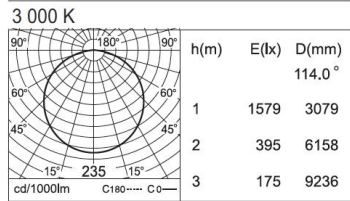

7 PHOTOMETRIC:

WWW.BULLARDCOLLECTION.COM

- TECHNICAL
- OUTDOOR
- DECORATIVE