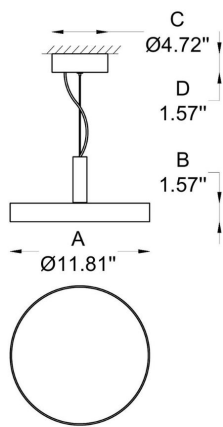

BYIBA
L I G H T

ABACO-P 300
(pendant)

BY-51180-P

PROJECT

SPEC TYPE

NOTES

GENERAL INFORMATION:

Our modern and minimalist pendant lighting fixtures are crafted from aluminum die-casting with an electrostatic powder coating. Measuring Ø 11.8" (30 cm) x H 1.6" (4 cm), they come in white, black and grey finishes. These LED fixtures operate at 110-277V with a 37W output, offering color temperatures of 3000K, 4000K, and 5000K, and CRI options of 80 or 90. Designed for pendant mounting, they are ETL certified and ideal for indoor use.

LED
 110-277V
 IP20
 1.3 kg

HOW TO ORDER:

CODE:

Example:
CODE: BY-51180-P-01-K30-80-BL-RE

BY-51180-
P-01-K30-80-
BL-RE

1 MODEL:

- 01 A) Diameter- Ø: 11.8" (30 cm)
 B) Height - H: 1.6" (4 cm)
 C,D) Canopy - Ø: 4.7" (12 cm) x H: 1.6" (4 cm)
- 02 A) Diameter- Ø: 11.8" (30 cm)
 B) Height - H: 1.6" (4 cm)
 C) Canopy - Ø: 3.9" (10 cm)

2 LIGHT SOURCE:

37W - LED - 950 mA - 3 563 lm

3 CCT SPECIFY:

- K30 3000K
- K40 4000K
- K50 5000K

4 CRI:

- 80 CRI 80
- 90 CRI 90

5 FINISH OPTIONS:

- BL Black
- GR Grey
- WH White