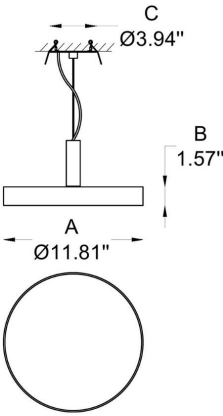

PROJECT

SPEC TYPE

NOTES

HOW TO ORDER:

Example:
CODE: BY-51180-P-01-K30-80-BL-RE

CODE:

BY-51180-
P-06-K30-80-
BL-RE

7 PHOTOMETRIC:

WWW.BULLARDCOLLECTION.COM

- TECHNICAL
- OUTDOOR
- DECORATIVE

WE WELCOME ALL CUSTOM ORDERS

CONTACT US:

sales@gordonbullard.com
www.byiba.com
1 877-964-4646