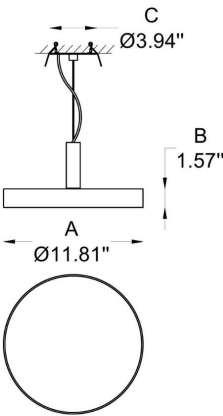

BYIBA
L I G H T

ABACO-P 300
(pendant)

BY-51180-P

PROJECT

SPEC TYPE

NOTES

GENERAL INFORMATION:

Our modern and minimalist pendant lighting fixtures are crafted from aluminum die-casting with an electrostatic powder coating. Measuring Ø 11.8" (30 cm) x H 1.6" (4 cm), they come in white, black and grey finishes. These LED fixtures operate at 110-277V with a 37W output, offering color temperatures of 3000K, 4000K, and 5000K, and CRI options of 80 or 90. Designed for pendant mounting, they are ETL certified and ideal for indoor use.

LED
 110-277V
 IP20
 1.3 kg

HOW TO ORDER:

CODE:

Example:
CODE: BY-51180-P-01-K30-80-BL-RE

BY-51180-
P-01-K30-80-
BL-RE

1 MODEL:

- 01 A) Diameter- Ø: 11.8" (30 cm)
 B) Height - H: 1.6" (4 cm)
 C,D) Canopy - Ø: 4.7" (12 cm) x H: 1.6" (4 cm)
- 02 A) Diameter- Ø: 11.8" (30 cm)
 B) Height - H: 1.6" (4 cm)
 C) Canopy - Ø: 3.9" (10 cm)