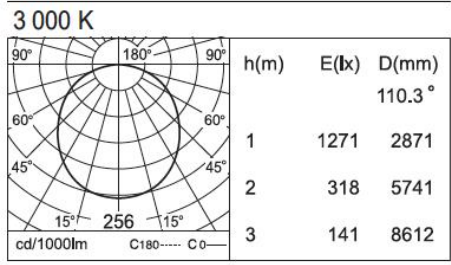

PROJECT

SPEC TYPE

NOTES

HOW TO ORDER:

Example:
CODE: BY-51180-P-01-K30-80-BL-RE

CODE:

BY-51180-
P-06-K30-80-
BL-RE

7 PHOTOMETRIC:

WWW.BULLARDCOLLECTION.COM

- TECHNICAL
- OUTDOOR
- DECORATIVE

WE WELCOME ALL CUSTOM ORDERS

CONTACT US:

sales@gordonbullard.com
www.byiba.com
1 877-964-4646