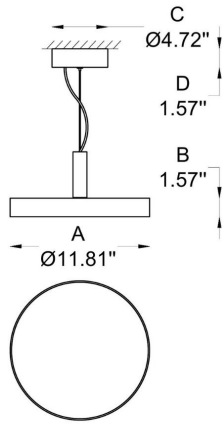

BYIBA
L I G H T

ABACO-P 300
(pendant)

BY-51180-P

PROJECT

SPEC TYPE

NOTES

GENERAL INFORMATION:

Our modern and minimalist pendant lighting fixtures are crafted from aluminum die-casting with an electrostatic powder coating. Measuring Ø 11.8" (30 cm) x H 1.6" (4 cm), they come in white, black and grey finishes. These LED fixtures operate at 110-277V with a 37W output, offering color temperatures of 3000K, 4000K, and 5000K, and CRI options of 80 or 90. Designed for pendant mounting, they are ETL certified and ideal for indoor use.

LED
 110-277V
 IP20
 1.3 kg

HOW TO ORDER:

CODE:

Example:
CODE: BY-51180-P-01-K30-80-BL-RE

BY-51180-
P-01-K30-80-
BL-RE

1 MODEL:

- 01 A) Diameter- Ø: 11.8" (30 cm)
 B) Height - H: 1.6" (4 cm)
 C,D) Canopy - Ø: 4.7" (12 cm) x H: 1.6" (4 cm)
- 02 A) Diameter- Ø: 11.8" (30 cm)
 B) Height - H: 1.6" (4 cm)
 C) Canopy - Ø: 3.9" (10 cm)

2 LIGHT SOURCE:

37W - LED - 950 mA - 3 563 lm

3 CCT SPECIFY:

- K30 3000K
- K40 4000K
- K50 5000K

4 CRI:

- 80 CRI 80
- 90 CRI 90

5 FINISH OPTIONS:

- BL Black
- GR Grey
- WH White

CODE:

BY-51180-
P-06-K30-80-
BL-RE

7 PHOTOMETRIC:

WWW.BULLARDCOLLECTION.COM

- TECHNICAL
- OUTDOOR
- DECORATIVE

WE WELCOME ALL CUSTOM ORDERS

CONTACT US:

sales@gordonbullard.com
www.byiba.com
 1 877-964-4646