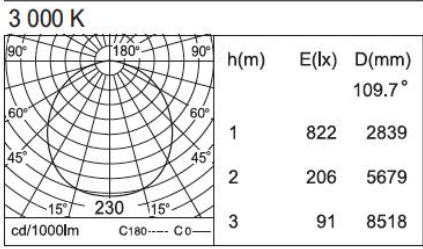

PROJECT

SPEC TYPE

NOTES

HOW TO ORDER:

Example:
CODE: BY-51170-P-01-K30-80-BL-RE

CODE:

BY-51170-
P-06-K30-80-
BL-RE

9 PHOTOMETRIC:

WWW.BULLARDCOLLECTION.COM

- TECHNICAL
- OUTDOOR
- DECORATIVE

WE WELCOME ALL CUSTOM ORDERS

CONTACT US:

sales@gordonbullard.com
www.byiba.com
1 877-964-4646