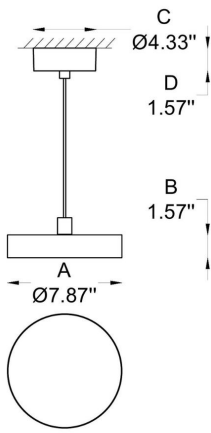

1.3 kg

GENERAL INFORMATION:

Our modern and minimalist pendant lighting fixtures are crafted from aluminum die-casting with an electrostatic powder coating. Measuring Ø 7.9" (20 cm) x H 1.6" (4 cm), they come in white black and grey finishes. These LED fixtures operate at 110-277V with a 28W output, offering color temperatures of 3000K, 4000K, and 5000K, and CRI options of 80 or 90. Designed for pendant mounting, they are ETL certified and ideal for indoor use.

BY-51170-
P-01-K30-80-
BL-RE

1 MODEL:

- 01 A) Diameter- Ø: 7.9" (20 cm)
 B) Height - H: 1.6" (4 cm)
 C,D) Canopy - Ø: 4.33" (11 cm) x H: 1.6" (4 cm)
- 02 A) Diameter- Ø: 7.9" (20 cm)
 B) Height - H: 1.6" (4 cm)
 C) Canopy - Ø: 3.9" (10 cm)

SPEC TYPE

NOTES

HOW TO ORDER:

Example:
CODE: BY-51170-P-01-K30-80-BL-RE

CODE:

BY-51170-
P-06-K30-80-
BL-RE

9 PHOTOMETRIC:

WWW.BULLARDCOLLECTION.COM