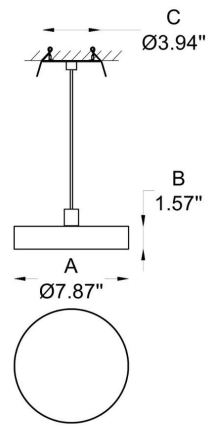

BY-51170-
P-01-K30-80-
BL-RE

1 MODEL:

- 01 A) Diameter- Ø: 7.9" (20 cm)
 B) Height - H: 1.6" (4 cm)
 C,D) Canopy - Ø: 4.33" (11 cm) x H: 1.6" (4 cm)
- 02 A) Diameter- Ø: 7.9" (20 cm)
 B) Height - H: 1.6" (4 cm)
 C) Canopy - Ø: 3.9" (10 cm)

6 DRIVER POSITION:

- RE Remove

WWW.BULLARDCOLLECTION.COM

- TECHNICAL
- OUTDOOR
- DECORATIVE

CONTACT US:

sales@gordonbullard.com
www.byiba.com
 1 877-964-4646

WE WELCOME ALL CUSTOM ORDERS

PROJECT

SPEC TYPE

NOTES

HOW TO ORDER:

Example:
CODE: BY-51170-P-01-K30-80-BL-RE

CODE:

BY-51170-
P-06-K30-80-
BL-RE

9 PHOTOMETRIC:

WWW.BULLARDCOLLECTION.COM