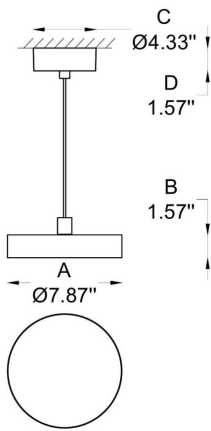

PROJECT

SPEC TYPE

NOTES

☐ LED
☐ 110-277V
☐ IP20
☐ 1.3 kg

HOW TO ORDER:

CODE:

Example:
CODE: BY-51170-P-01-K30-80-BL-RE

BY-51170-
P-01-K30-80-
BL-RE

1 MODEL:

- -01   A) Diameter-   Ø: 7.9" (20 cm)
               B) Height -   H: 1.6" (4 cm)
               C,D) Canopy -   Ø: 4.33" (11 cm) x H: 1.6" (4 cm)
- -02   A) Diameter-   Ø: 7.9" (20 cm)
               B) Height -   H: 1.6" (4 cm)
               C) Canopy -   Ø: 3.9" (10 cm)

2 LIGHT SOURCE:

28W - LED - 700 mA - 2 281 lm

3 CCT SPECIFY:

- -K30   3000K
- -K40   4000K
- -K50   5000K

4 CRI:

- -80   CRI 80
- -90   CRI 90

5 FINISH OPTIONS:

- -BL   Black
- -GR   Grey
- -WH   White

6 DRIVER POSITION:

- -RE   Remove

WWW.BULLARDCOLLECTION.COM

- TECHNICAL
- OUTDOOR
- DECORATIVE

CONTACT US:

sales@gordonbullard.com
www.byiba.com
1 877-964-4646

WE WELCOME ALL CUSTOM ORDERS