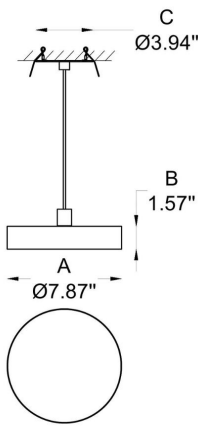

PROJECT

SPEC TYPE

NOTES

☐ LED
☐ 110-277V
☐ IP20
☐ 1.3 kg

HOW TO ORDER:

CODE:

Example:
CODE: BY-51170-P-01-K30-80-BL-RE

BY-51170-
P-01-K30-80-
BL-RE

1 MODEL:

- -01   A) Diameter-   Ø: 7.9" (20 cm)
               B) Height -   H: 1.6" (4 cm)
               C,D) Canopy -   Ø: 4.33" (11 cm) x H: 1.6" (4 cm)
- -02   A) Diameter-   Ø: 7.9" (20 cm)
               B) Height -   H: 1.6" (4 cm)
               C) Canopy -   Ø: 3.9" (10 cm)

2 LIGHT SOURCE:

28W - LED - 700 mA - 2 281 lm

3 CCT SPECIFY:

- -K30   3000K
- -K40   4000K
- -K50   5000K

4 CRI:

- -80   CRI 80
- -90   CRI 90

5 FINISH OPTIONS:

- -BL   Black
- -GR   Grey
- -WH   White

6 DRIVER POSITION:

- -RE   Remove

WWW.BULLARDCOLLECTION.COM

- TECHNICAL
- OUTDOOR
- DECORATIVE

CONTACT US:

sales@gordonbullard.com
www.byiba.com
1 877-964-4646

WE WELCOME ALL CUSTOM ORDERS