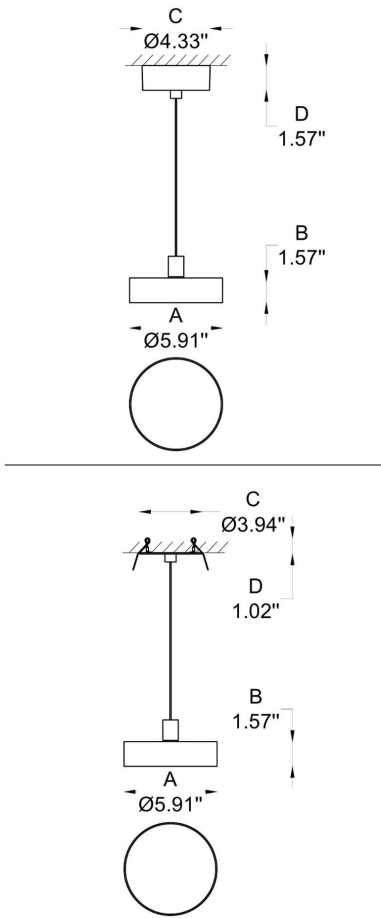

BYIBA
L I G H T

ABACO-P 150
(pendant)

BY-51160-P

PROJECT

SPEC TYPE

NOTES

GENERAL INFORMATION:

Our modern and minimalist pendant lighting fixtures are crafted from aluminum die-casting with an electrostatic powder coating. Measuring Ø 5.9" (15 cm) x H 1.6" (4 cm), they come in white black and grey finishes. These LED fixtures operate at 110-277V with a 21W output, offering color temperatures of 3000K, 4000K, and 5000K, and CRI options of 80 or 90. Designed for pendant mounting, they are ETL certified and ideal for indoor use.

LED
 110-277V
 IP20
 1.0 kg

HOW TO ORDER:

CODE:

Example:
CODE: BY-51160-P-06-K30-80-BL-RE

BY-51160-
P-06-K30-80-
BL-RE

1 MODEL:

- 06 A) Diameter- Ø: 5.9" (15 cm)
 B) Height - H: 1.6" (4 cm)
 C,D) Canopy - Ø: 4.33" (11 cm) x H: 1.6" (4 cm)
- 07 A) Diameter- Ø: 5.9" (15 cm)
 B) Height - H: 1.6" (4 cm)
 C/D) Canopy - Ø: 3.9" (10 cm) x H: 1" (2.55 cm)

6 DRIVER POSITION:

- RE Remove

- TECHNICAL
- OUTDOOR
- DECORATIVE

PROJECT

SPEC TYPE

NOTES

HOW TO ORDER:

Example:
CODE: BY-51160-P-06-K30-80-BL-RE

CODE:

BY-51160-
P-06-K30-80-
BL-RE

9 PHOTOMETRIC:

WWW.BULLARDCOLLECTION.COM

- TECHNICAL
- OUTDOOR
- DECORATIVE

WE WELCOME ALL CUSTOM ORDERS

CONTACT US:

sales@gordonbullard.com
www.byiba.com
 1 877-964-4646