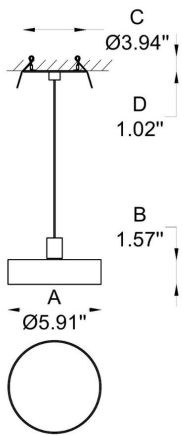

BYIBA
L I G H T

ABACO-P 150
(pendant)

BY-51160-P

PROJECT

SPEC TYPE

NOTES

GENERAL INFORMATION:

Our modern and minimalist pendant lighting fixtures are crafted from aluminum die-casting with an electrostatic powder coating. Measuring Ø 5.9" (15 cm) x H 1.6" (4 cm), they come in white black and grey finishes. These LED fixtures operate at 110-277V with a 21W output, offering color temperatures of 3000K, 4000K, and 5000K, and CRI options of 80 or 90. Designed for pendant mounting, they are ETL certified and ideal for indoor use.

IP RATING:

20

OPERATING TEMPERATURE RANGE:

-20 to +40 C

COVER:

PC

WIRE:

PVC

LED
 110-277V
 IP20
 1.0 kg

HOW TO ORDER:

CODE:

Example:
CODE: BY-51160-P-06-K30-80-BL-RE

BY-51160-
P-06-K30-80-
BL-RE

1 MODEL:

- 06 A) Diameter- Ø: 5.9" (15 cm)
 B) Height - H: 1.6" (4 cm)
 C,D) Canopy - Ø: 4.33" (11 cm) x H: 1.6" (4 cm)
- 07 A) Diameter- Ø: 5.9" (15 cm)
 B) Height - H: 1.6" (4 cm)
 C/D) Canopy - Ø: 3.9" (10 cm) x H: 1" (2.55 cm)