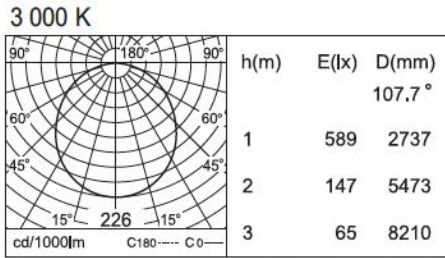

PROJECT

SPEC TYPE

NOTES

HOW TO ORDER:

Example:
CODE: BY-51160-P-06-K30-80-BL-RE

CODE:

BY-51160-
P-06-K30-80-
BL-RE

9 PHOTOMETRIC:

WWW.BULLARDCOLLECTION.COM

- TECHNICAL
- OUTDOOR
- DECORATIVE

WE WELCOME ALL CUSTOM ORDERS

CONTACT US:

sales@gordonbullard.com
www.byiba.com
1 877-964-4646