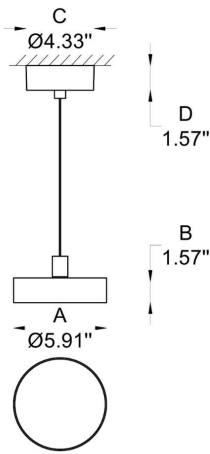

BYIBA
L I G H T

ABACO-P 150
(pendant)

BY-51160-P

PROJECT

SPEC TYPE

NOTES

GENERAL INFORMATION:

Our modern and minimalist pendant lighting fixtures are crafted from aluminum die-casting with an electrostatic powder coating. Measuring Ø 5.9" (15 cm) x H 1.6" (4 cm), they come in white black and grey finishes. These LED fixtures operate at 110-277V with a 21W output, offering color temperatures of 3000K, 4000K, and 5000K, and CRI options of 80 or 90. Designed for pendant mounting, they are ETL certified and ideal for indoor use.

LED
 110-277V
 IP20
 1.0 kg

HOW TO ORDER:

CODE:

Example:
CODE: BY-51160-P-06-K30-80-BL-RE

BY-51160-
P-06-K30-80-
BL-RE

1 MODEL:

- 06 A) Diameter- Ø: 5.9" (15 cm)
 B) Height - H: 1.6" (4 cm)
 C,D) Canopy - Ø: 4.33" (11 cm) x H: 1.6" (4 cm)
- 07 A) Diameter- Ø: 5.9" (15 cm)
 B) Height - H: 1.6" (4 cm)
 C/D) Canopy - Ø: 3.9" (10 cm) x H: 1" (2.55 cm)