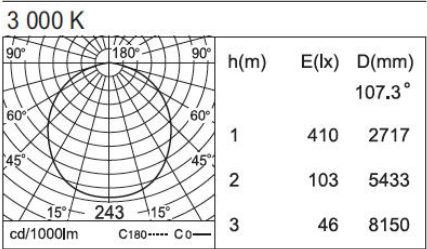

PROJECT

SPEC TYPE

NOTES

HOW TO ORDER:

CODE:

Example:
CODE: BY-51160-P-01-K30-80-BL-RE

BY-51160-
P-01-K30-80-
BL-RE

6 DRIVER POSITION:

-RE Remove

7 PHOTOMETRIC:

WWW.BULLARDCOLLECTION.COM

- TECHNICAL
- OUTDOOR
- DECORATIVE

WE WELCOME ALL CUSTOM ORDERS

CONTACT US:

sales@gordonbullard.com
www.byiba.com
1 877-964-4646