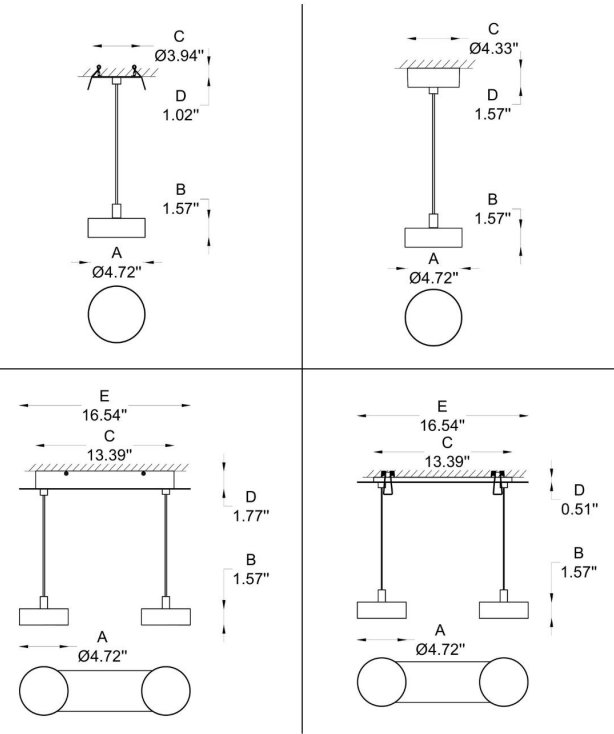

PROJECT

SPEC TYPE

NOTES

HOW TO ORDER:

CODE:

Example:
CODE: BY-51160-P-01-K30-80-BL-RE

BY-51160-
P-01-K30-80-
BL-RE

6 DRIVER POSITION:

-RE Remove

7 PHOTOMETRIC:

WWW.BULLARDCOLLECTION.COM

- TECHNICAL
- OUTDOOR
- DECORATIVE

WE WELCOME ALL CUSTOM ORDERS

CONTACT US:

sales@gordonbullard.com
www.byiba.com
1 877-964-4646