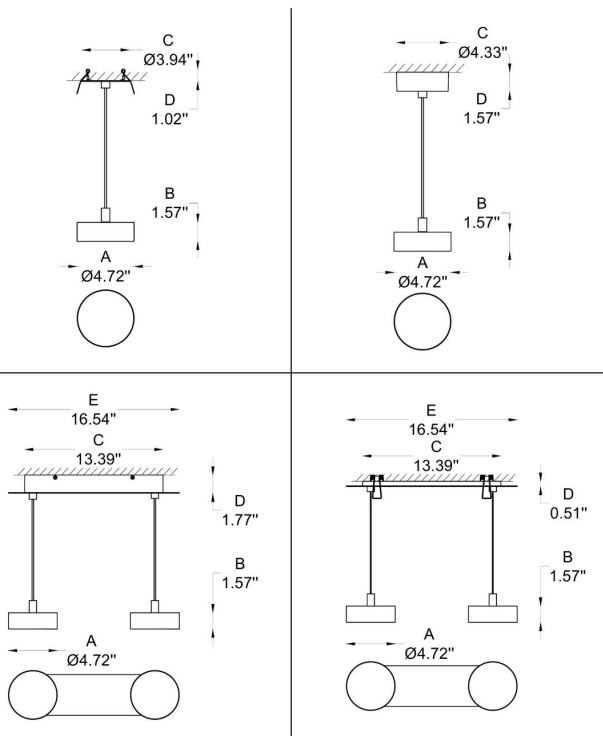

BYIBA
L I G H T

ABACO-P 120
(pendant)

BY-51160-P

PROJECT

SPEC TYPE

NOTES

GENERAL INFORMATION:

Our modern and minimalist pendant lighting fixtures are available in two configurations: single and double. Made from aluminum die-casting with an electrostatic powder coating, these fixtures measure Ø 4.7" (12 cm) x H 1.6" (4 cm) and are offered in white, black and grey finishes. Featuring LED technology, they operate at 110-277V with a wattage of 13W, and offer color temperatures of 3000K, 4000K, and 5000K, with CRI options of 80 or 90. ETL certified and designed for indoor use.

HOW TO ORDER:

CODE:

Example:
CODE: BY-51160-P-01-K30-80-BL-RE

BY-51160-
P-01-K30-80-
BL-RE

1 MODEL:

- 01 A) Diameter- Ø: 4.7" (12 cm)
B) Height - H: 1.6" (4 cm)
C,D) Canopy - Ø: 3.95" (10 cm) x H: 1" (2.5 cm)
- 02 A) Diameter- Ø: 4.7" (12 cm)
B) Height - H: 1.6" (4 cm)
C/D) Canopy - Ø: 4.3" (11 cm) x H: 1,6" (4 cm)
- 03 A) Diameter - Ø: 4.7" (12 cm)
B) Height - H: 1.6" (4 cm)
C,D,E) Canopy - Ø: 13.4" (34 cm) x Ø: 16.55" (42 cm)
H: 1.77" (4.5 cm)
- 04 A) Diameter - Ø: 4.7" (12 cm)
B) Height - H: 1.6" (4 cm)
C,D,E) Canopy - Ø: 13.4" (34 cm) x Ø: 16.55" (42 cm)
H: 0.5" (1.3 cm)