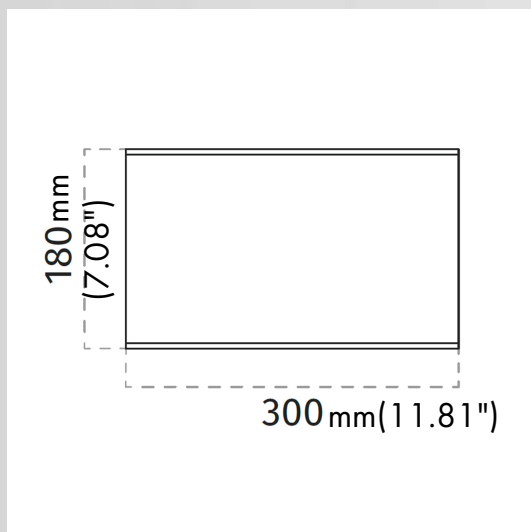

handmade in Italy

**FOLIO - Art. 2497**

Wall / CERAMIC  
Surface finish : White

**LIGHT SOURCE:**

2497-2780	LED - 2700K - 2750lm - 18W - CRI 85 - 110-277V
2497-3080	LED - 3000K - 2800lm - 18W - CRI 85 - 110-277V
2497-4080	LED - 4000K - 2850lm - 18W - CRI 85 - 110-277V

**MATERIAL:**

CERAMIC®

**GENERAL DATA:**

Dimmable	NO
Power Supply	Remote
Connection	Screw Terminal
Cover	METACRILATO OPALINO
Protection Index	IP20
Isolation Class	II
Weight [Kg]	1.05
Country of production	MADE IN ITALY
Mounting instruction	025.576_9010