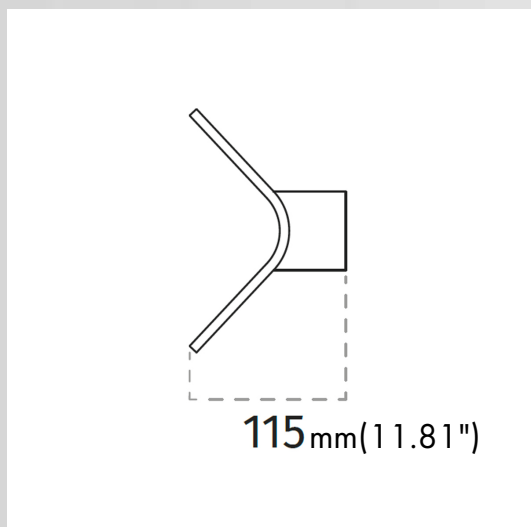

handmade in Italy

**FOLIO - Art. 2497**

Wall / CERAMIC  
Surface finish : White

**LIGHT SOURCE:**

2497-2780	LED - 2700K - 2750lm - 18W - CRI 85 - 110-277V
2497-3080	LED - 3000K - 2800lm - 18W - CRI 85 - 110-277V
2497-4080	LED - 4000K - 2850lm - 18W - CRI 85 - 110-277V

**MATERIAL:**

CERAMIC®

**GENERAL DATA:**

Dimmable	NO
Power Supply	Remote
Connection	Screw Terminal
Cover	METACRILATO OPALINO
Protection Index	IP20
Isolation Class	II
Weight [Kg]	1.05
Country of production	MADE IN ITALY
Mounting instruction	025.576_9010

**INSTALLATION:**

Multisize system	NO
Position	Wall Lamp

Notes on measures