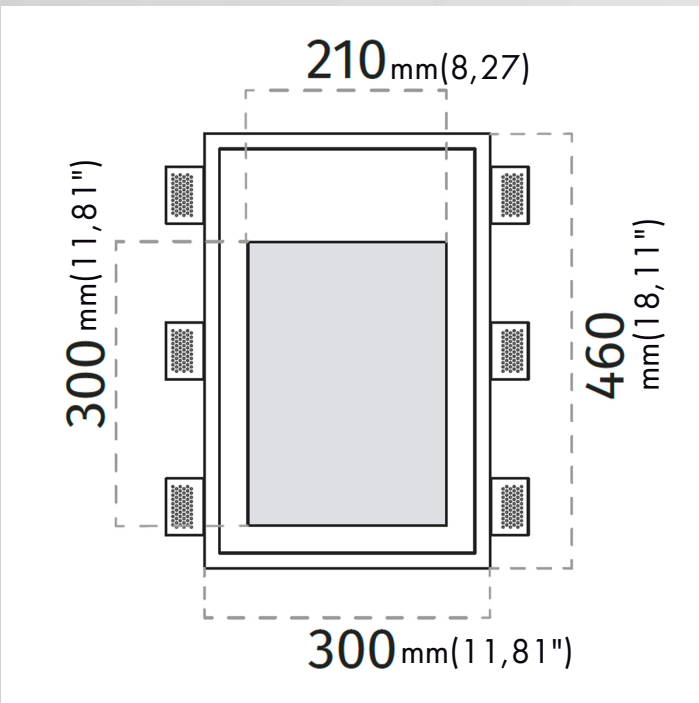

IP20

C.C.
[m.A.]

2416C

Recessed Wall Lamp / CRISTALY
Surface finish : CRISTALY

MODEL:

Code	2416C
Product family	WALL RECESSED LIGHTING
Type	Recessed Wall Lamp

MATERIAL/SURFACE FINISH:

Code	004
Material	CRISTALY
Surface finish	CRISTALY

CODE

ELECTRICAL PART

2416C-2731	LED 16,5W / 2450lm / 700mA / 2700°K / CRI85
2416C-3031	LED 16,5W / 2600lm / 700mA / 3000°K / CRI85
2416C-4031	LED 16,5W / 2750lm / 700mA / 4000°K / CRI85

GENERAL DATA:

Weight:	4,9kg
Insulation class:	III
IP:	20