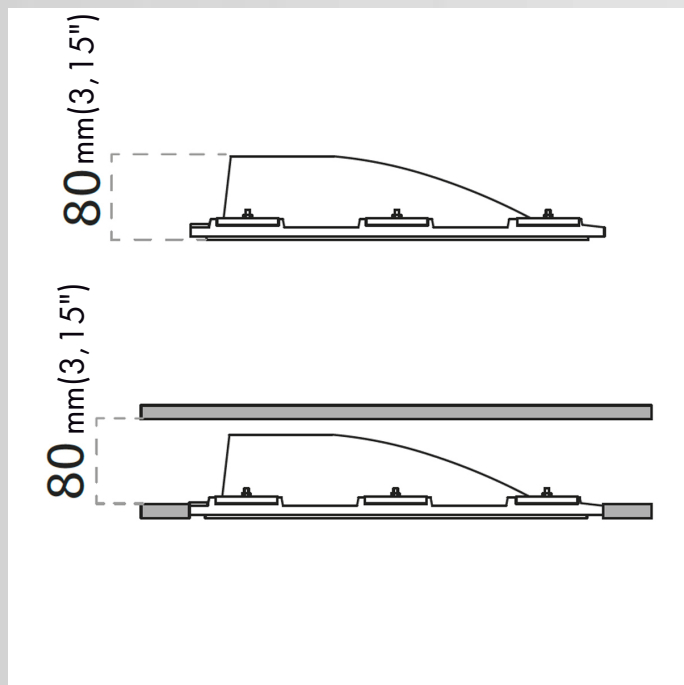

IP20

C.C.
[m.A.]

2416C

Recessed Wall Lamp / CRISTALY
Surface finish : CRISTALY

MODEL:

Code	2416C
Product family	WALL RECESSED LIGHTING
Type	Recessed Wall Lamp

MATERIAL/SURFACE FINISH:

Code	004
Material	CRISTALY
Surface finish	CRISTALY

CODE

ELECTRICAL PART

2416C-2731	LED 16,5W / 2450lm / 700mA / 2700°K / CRI85
2416C-3031	LED 16,5W / 2600lm / 700mA / 3000°K / CRI85
2416C-4031	LED 16,5W / 2750lm / 700mA / 4000°K / CRI85

GENERAL DATA:

Weight:	4,9kg
Insulation class:	III
IP:	20