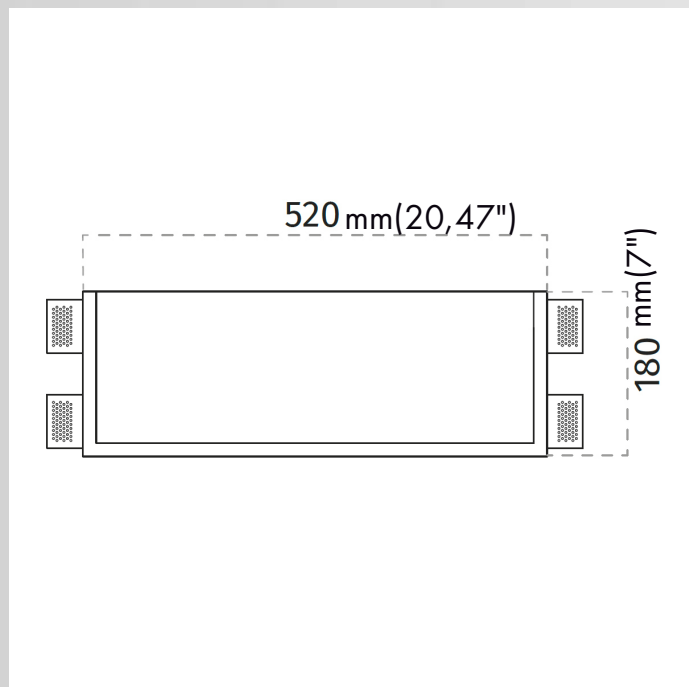

IP20

C.C.
[m.A.]

2436

Recessed Wall Lamp / CRISTALY
Surface finish : CRISTALY

MODEL:

Code	2436
Product family	WALL RECESSED LIGHTING
Type	Recessed Wall Lamp

MATERIAL/SURFACE FINISH:

Code	004
Material	CRISTALY
Surface finish	CRISTALY

CODE

ELECTRICAL PART

2436-2705	LED 9,5W / 800lm / 700lm / 2700°K / CRI85
2436-3005	LED 9,5W / 850lm / 700lm / 3000°K / CRI85
2436-4005	LED 9,5W / 900lm / 700mA / 4000°K / CRI85

GENERAL DATA:

Voltage:	24Vdc
Weight:	3kg
Insulation class:	III
IP: :	20
Power Supply:	Remote Power supply
Dimmable:	With dimmable remote power supply