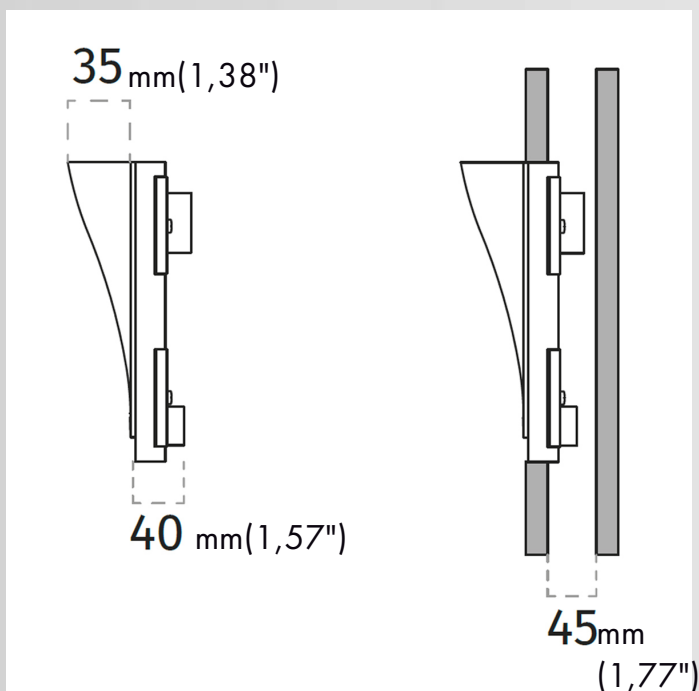

IP20

C.C.
[m.A.]

2436

Recessed Wall Lamp / CRISTALY
Surface finish : CRISTALY

MODEL:

Code	2436
Product family	WALL RECESSED LIGHTING
Type	Recessed Wall Lamp

MATERIAL/SURFACE FINISH:

Code	004
Material	CRISTALY
Surface finish	CRISTALY

CODE

ELECTRICAL PART

2436-2705	LED 9,5W / 800lm / 700lm / 2700°K / CRI85
2436-3005	LED 9,5W / 850lm / 700lm / 3000°K / CRI85
2436-4005	LED 9,5W / 900lm / 700mA / 4000°K / CRI85

GENERAL DATA:

Voltage:	24Vdc
Weight:	3kg
Insulation class:	III
IP: :	20
Power Supply:	Remote Power supply
Dimmable:	With dimmable remote power supply