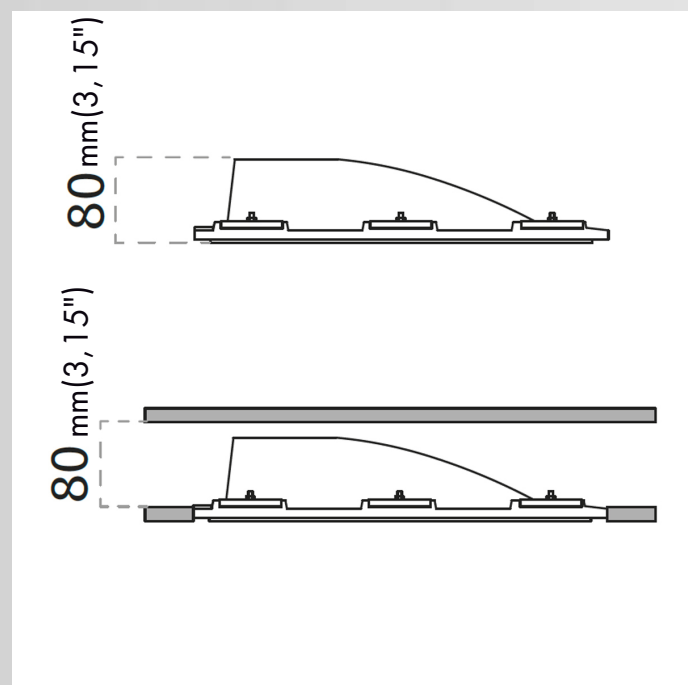

IP20

C.C.
[m.A.]

2416C

Recessed Wall Lamp / CRISTALY
Surface finish : CRISTALY

MODEL:

Code	2416C
Product family	WALL RECESSED LIGHTING
Type	Recessed Wall Lamp

MATERIAL/SURFACE FINISH:

Code	004
Material	CRISTALY
Surface finish	CRISTALY

CODE

ELECTRICAL PART

2416C-2731	LED 16,5W / 2450lm / 700mA / 2700°K / CRI85
2416C-3031	LED 16,5W / 2600lm / 700mA / 3000°K / CRI85
2416C-4031	LED 16,5W / 2750lm / 700mA / 4000°K / CRI85

GENERAL DATA:

Weight:	4,9kg
Insulation class:	III
IP:	20
Power Supply:	Remote power supply
Voltage:	110-277V
Dimmable:	With dimmable remote power supply