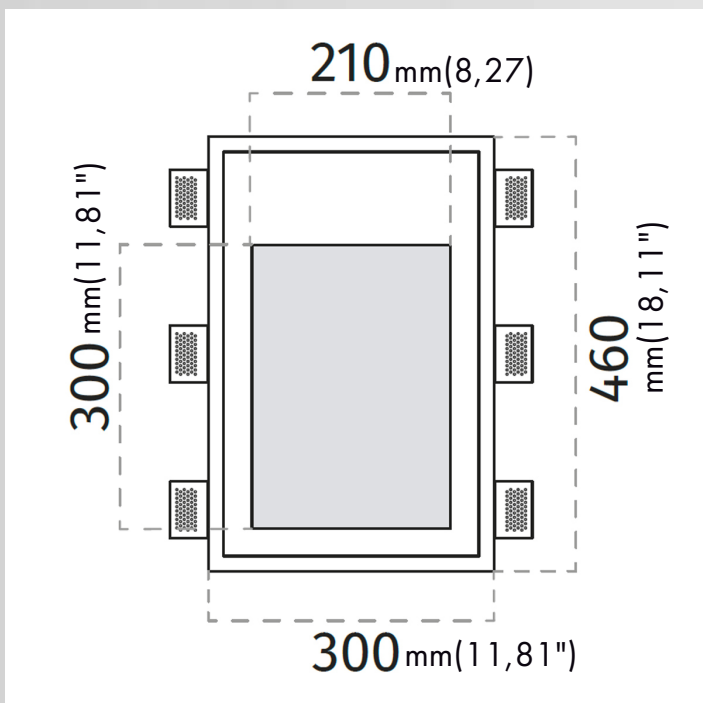

IP20

C.C.
[m.A.]

2416C

Recessed Wall Lamp / CRISTALY
Surface finish : CRISTALY

MODEL:

Code	2416C
Product family	WALL RECESSED LIGHTING
Type	Recessed Wall Lamp

MATERIAL/SURFACE FINISH:

Code	004
Material	CRISTALY
Surface finish	CRISTALY

CODE

ELECTRICAL PART

2416C-2731	LED 16,5W / 2450lm / 700mA / 2700°K / CRI85
2416C-3031	LED 16,5W / 2600lm / 700mA / 3000°K / CRI85
2416C-4031	LED 16,5W / 2750lm / 700mA / 4000°K / CRI85

GENERAL DATA:

Weight:	4,9kg
Insulation class:	III
IP:	20
Power Supply:	Remote power supply
Voltage:	110-277V
Dimmable:	With dimmable remote power supply