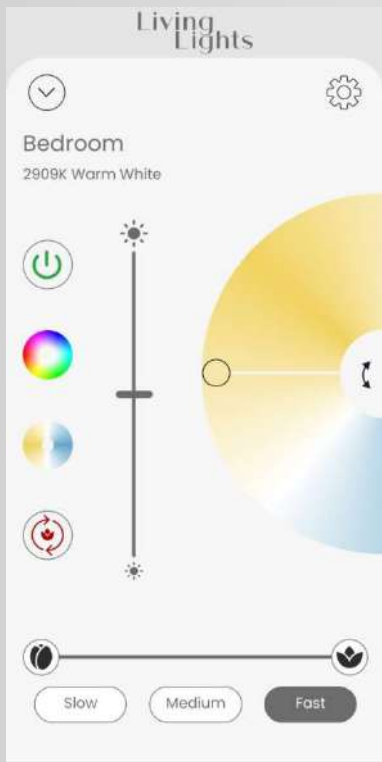

16 million colors

DIMMING:

Via App or Voice Control

LAMP HEAD DIMENSIONS:

D: 8.22" x H:9.1" (Closed)

D: 14.22" x H:7.4" (Open)

TOTAL CORD LENGTH:

96"

VOICE CONTROL:

Alexa, Google Home

Get creative with your space & create unrivalled lighting scenes with the Hugo Architectural System. Enjoy a seamless connection between up to seven, one meter-long elements with just one electric output to power the entire system & manipulate your design at will! Transform any setting with your own vibrant, distinctive touch that's sure to make an impact in any project.