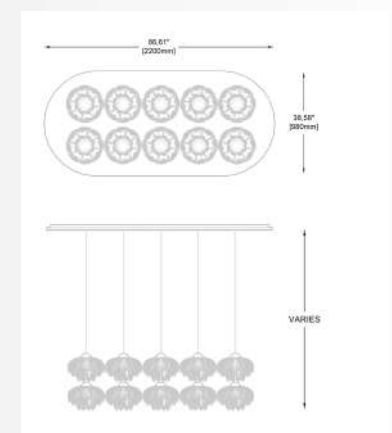

16 million colors

DIMMING:

Via App or Voice Control

LAMP HEAD DIMENSIONS:

D: 8.22" x H:9.1" (Closed)

D: 14.22" x H:7.4" (Open)

TOTAL CORD LENGTH:

96"

101.

102.

103.

104.

105.

106.

CUS - Any Custom size and shape available, put in order code CUS (and a needed size in inches), our team will provide a drawing

HOW TO ORDER:

LL- 309-(AA)-(BB)- (CC)

FOR EXAMPLE: LL- 309-01-CUS 124- 106

Lotus Kinetic Pendant- Brushed Brass - Custom qty of 124 drops - Canopy 106