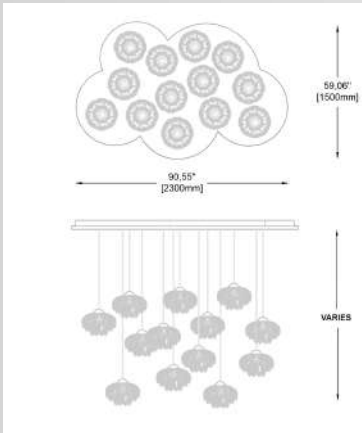

16 million colors

DIMMING:

Via App or Voice Control

LAMP HEAD DIMENSIONS:

D: 8.22" x H:9.1" (Closed)

D: 14.22" x H:7.4" (Open)

TOTAL CORD LENGTH:

96"

101.

102.

103.

104.

105.

106.

CUS - Any Custom size and shape available, put in order code CUS (and a needed size in inches), our team will provide a drawing

HOW TO ORDER:

LL- 309-(AA)-(BB)- (CC)

FOR EXAMPLE: LL- 309-01-CUS 124- 106

Lotus Kinetic Pendant- Brushed Brass - Custom qty of 124 drops - Canopy 106