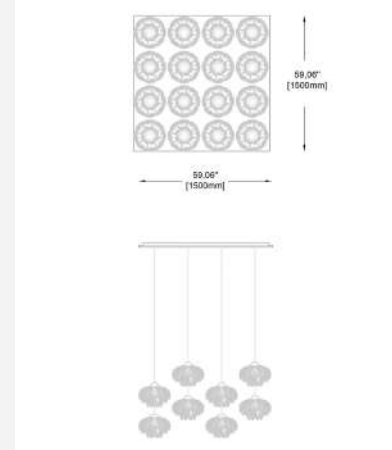

16 million colors

DIMMING:

Via App or Voice Control

LAMP HEAD DIMENSIONS:

D: 8.22" x H:9.1" (Closed)

D: 14.22" x H:7.4" (Open)

TOTAL CORD LENGTH:

96"

101.

102.

103.

104.

105.

106.

CUS - Any Custom size and shape available, put in order code CUS (and a needed size in inches), our team will provide a drawing

HOW TO ORDER: