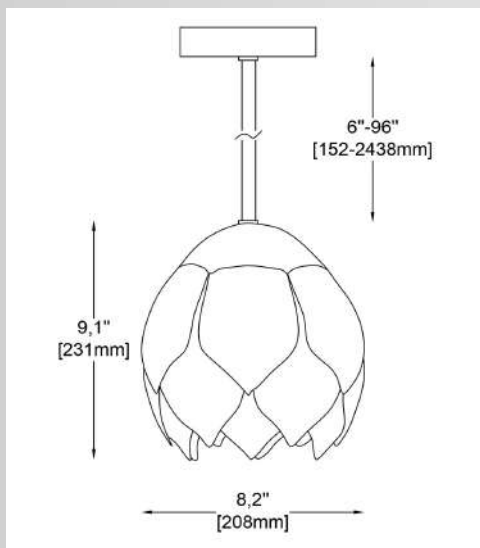

R1-R15:

> 90