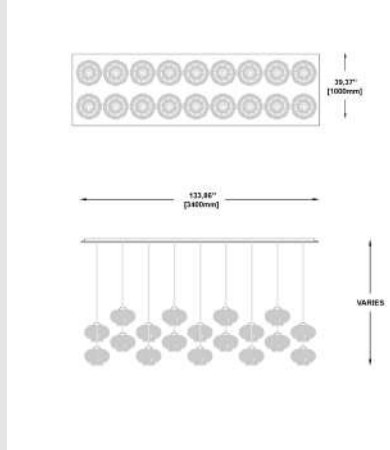

16 million colors

DIMMING:

Via App or Voice Control

LAMP HEAD DIMENSIONS:

D: 8.22" x H:9.1" (Closed)

D: 14.22" x H:7.4" (Open)

TOTAL CORD LENGTH:

96"

101.

102.

103.

104.

105.

106.

CUS - Any Custom size and shape available, put in order code CUS (and a needed size in inches), our team will provide a drawing

HOW TO ORDER: