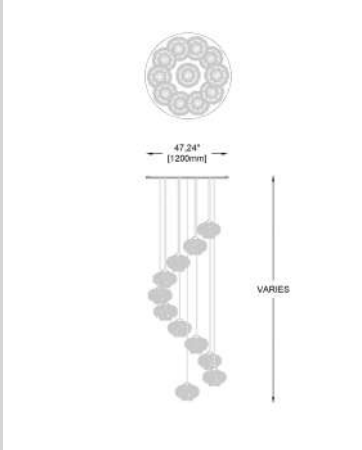

16 million colors

DIMMING:

Via App or Voice Control

LAMP HEAD DIMENSIONS:

D: 8.22" x H:9.1" (Closed)

D: 14.22" x H:7.4" (Open)

TOTAL CORD LENGTH:

96"

DOWN ROD LENGTH:

12" Qty 2; 6" Qty 2.

SLOPED CEILING ADAPTABLE:

YES

WIFI ROUTER REQUIREMENTS:

802.11b/g

SECURITY:

WPA//WPA2

FINISH OPTIONS (AA):

01. Brushed Brass

02. Brushed Nickel

03. Carbon Black

AMOUNT OF PENDANTS ON THE CANOPY (BB):

1 / 3 / 7 / 15 / 27 / 40 / 58 / 72 / 100 / 120 / Custom amount on request*

CANOPY OPTION (CC):

101.

102.

103.

104.

105.

106.

CUS - Any Custom size and shape available, put in order code CUS (and a needed size in inches), our team will provide a drawing

HOW TO ORDER: