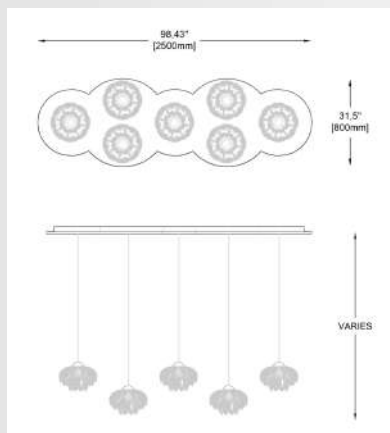

16 million colors

DIMMING:

Via App or Voice Control

LAMP HEAD DIMENSIONS:

D: 8.22" x H:9.1" (Closed)

D: 14.22" x H:7.4" (Open)

TOTAL CORD LENGTH:

96"

101.

102.

103.

104.

105.

106.

CUS - Any Custom size and shape available, put in order code CUS (and a needed size in inches), our team will provide a drawing

HOW TO ORDER:

LL- 309-(AA)-(BB)- (CC)

FOR EXAMPLE: LL- 309-01-CUS 124- 106

Lotus Kinetic Pendant- Brushed Brass - Custom qty of 124 drops - Canopy 106