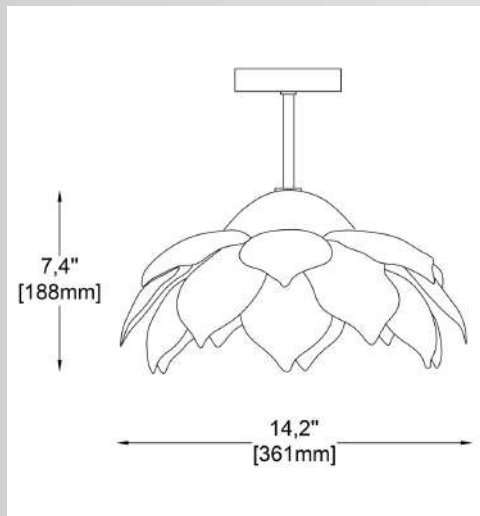

R1-R15:

> 90