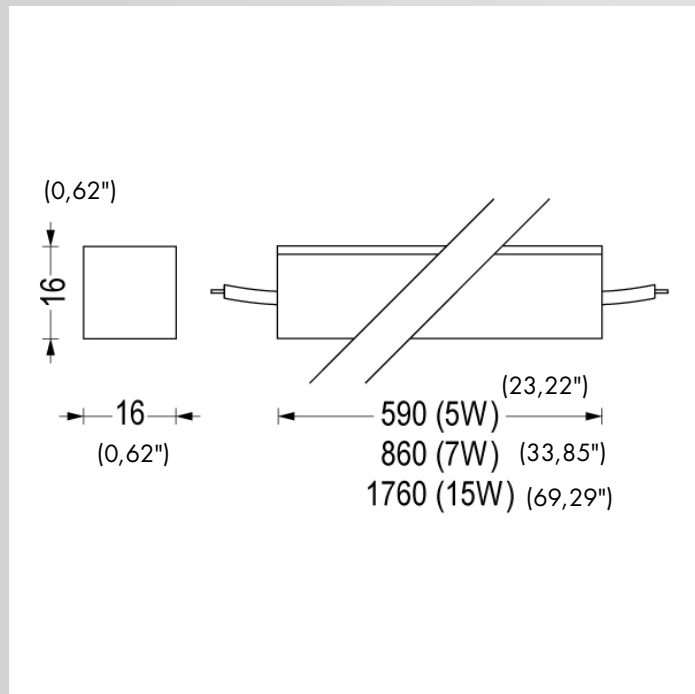

BYIBA

L I G H T

FILO FLEX SIDE BENDING 7W

DIMENSIONS:

Total device height (mm)	16(0,62")
Total device width (mm)	16(0,62")
Total device length (mm)	860(33,85")
Weight (kg)	0.3(0,01")

PHOTOMETRICS:

Total return LOR (%) 100%UGR
cross20.6UGR longitudinal21.6

ACCESSORIES:

MEC6095
2 poles connector IP68.

- **MEC6101**
  60W 24V IP67 ON-OFF Remote Driver.
- **MEC6102**
  80W IP67 ON-OFF Remote Driver.
- **MEC6103**
  100W 24V IP67 ON-OFF Remote Driver.
- **MEC6104**
  120W IP67 ON-OFF Remote Driver.
- **MEC6105**
  35W Independent ON-OFF Remote Driver.
- **MEC6106**
  60W Independent ON-OFF Remote Driver.
- **MEC6107**
  100W 24V Independent ON-OFF Remote Driver.
- **MEC6108**
  150W Independent ON-OFF Remote Driver.
- **MEC6271**
  20W Independent DALI Dimmable Driver.
- **MEC6272**
  100W Independent DALI Dimmable Driver.
- **MEC6278**
  2 poles connector (0.5 - 2.5mm²).
- **MEC6283**
  2 poles disposable connector IP67 (0.35 - 0.5mm²).
- **Mounting**
- **MEC6507**
  Fixing Clips (4 pcs.). (Installation suggestion 1 pc. each 0.5m).
- **MEC6514**
  Fixing Clips (4 pcs.) for FILO FLEX Front Bending. (Installation suggestion 1 pc. each 0.5m).

g@gordonbullard.com

byiba.com

1-877-964-4646

991 South Gull Lake Dr

Richland, MI 49083

USA