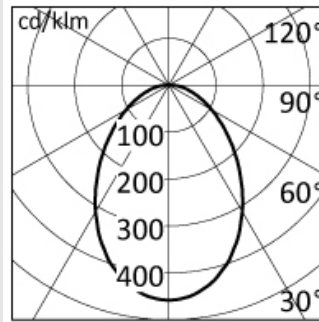

PHOTOMETRICS:

Total return LOR (%) 100%UGR
cross20.6UGR longitudinal21.6

ACCESSORIES:

MEC6095
2 poles connector IP68.

- **MEC6101**
  60W 24V IP67 ON-OFF Remote Driver.
- **MEC6102**
  80W IP67 ON-OFF Remote Driver.
- **MEC6103**
  100W 24V IP67 ON-OFF Remote Driver.
- **MEC6104**
  120W IP67 ON-OFF Remote Driver.
- **MEC6105**
  35W Independent ON-OFF Remote Driver.
- **MEC6106**
  60W Independent ON-OFF Remote Driver.
- **MEC6107**
  100W 24V Independent ON-OFF Remote Driver.
- **MEC6108**
  150W Independent ON-OFF Remote Driver.
- **MEC6271**
  20W Independent DALI Dimmable Driver.
- **MEC6272**
  100W Independent DALI Dimmable Driver.
- **MEC6278**
  2 poles connector (0.5 - 2.5mm²).
- **MEC6283**
  2 poles disposable connector IP67 (0.35 - 0.5mm²).
- **Mounting**
- **MEC6507**
  Fixing Clips (4 pcs.). (Installation suggestion 1 pc. each 0.5m).
- **MEC6514**
  Fixing Clips (4 pcs.) for FILO FLEX Front Bending. (Installation suggestion 1 pc. each 0.5m).

g@gordonbullard.com

byiba.com

1-877-964-4646