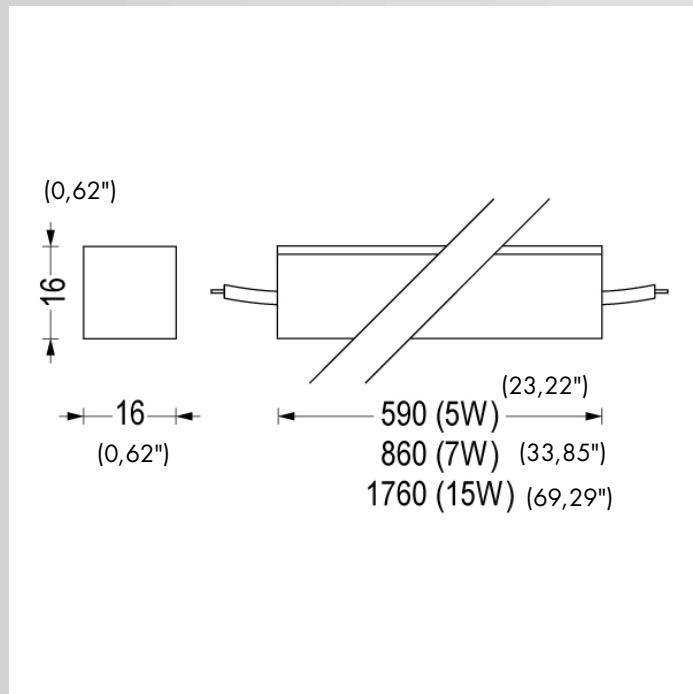

## CONSTRUCTIVE & DIMENSIONAL:

Installation type:	Ceiling, wall mounted
Environments:	Wellness, hallway, conference hall, art and culture, leisure areas, retail areas
Mounting type:	Surface
Body:	High performance polymer sheath.
Wiring:	Electrical harness wired for 24V-DC. Double silicone output cables 2x0.5mm <sup>2</sup> . Remote power supply units 110-277 V-AC 50-60Hz output 24V-DC (order separately).
Standard Colour:	B   white

### DIMENSIONS:

Total device height (mm)	16(0,62")
Total device width (mm)	16(0,62")
Total device length (mm)	860(33,85")
Weight (kg)	0.3(0,01")