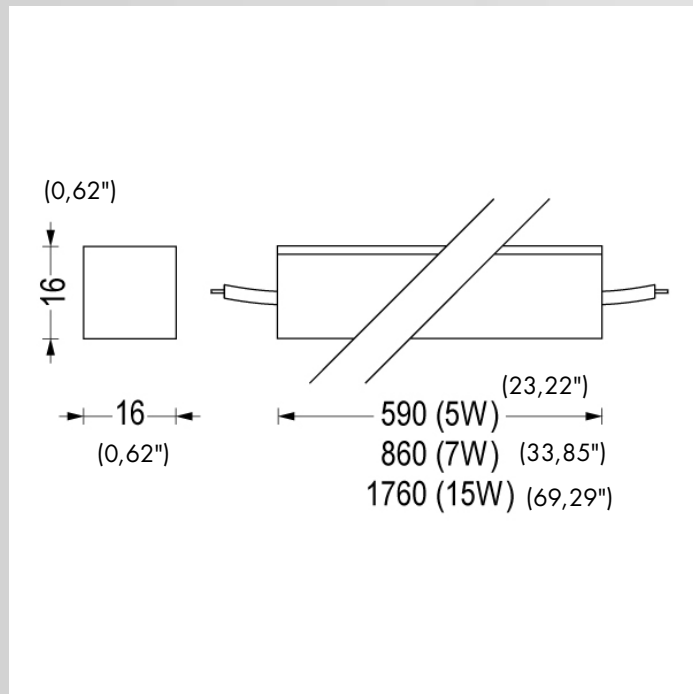

LIGHTING SOURCE for model 108DU251

MacAdam:	Step 3
Output Flux:	89 lm
Source power:	5W
Source type:	LED
Temperature Colour:	3000K CRI>80

LIGHTING SOURCE for model 108DU201

MacAdam:	Step 3
Output Flux:	95 lm
Source power:	5W
Source type:	LED
Temperature Colour:	4000K CRI>80

BYIBA

L I G H T

FILO FLEX SIDE BENDING 5W

DIMENSIONS:

Total device height (mm)	16(0,62")
Total device width (mm)	16(0,62")
Total device length (mm)	590(23,22")
Weight (kg)	0.2(0,007")

PHOTOMETRICS:

Total return LOR (%) 100%UGR
cross20.6UGR longitudinal21.6