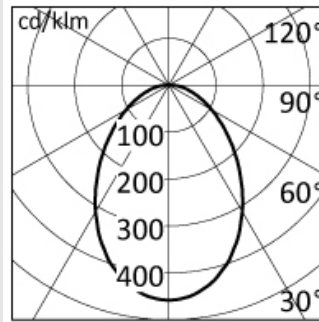

BYIBA

L I G H T

FILO FLEX SIDE BENDING 5W

DIMENSIONS:

Total device height (mm)	16(0,62")
Total device width (mm)	16(0,62")
Total device length (mm)	590(23,22")
Weight (kg)	0.2(0,007")

PHOTOMETRICS:

Total return LOR (%) 100%UGR
cross20.6UGR longitudinal21.6