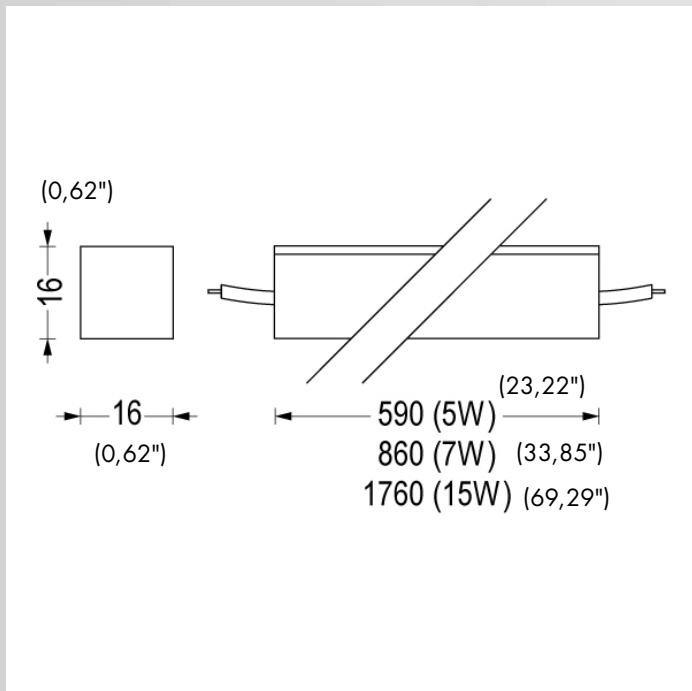

FILO FLEX SIDE BENDING 5W

CONSTRUCTIVE & DIMENSIONAL:

Installation type:	Ceiling, wall mounted
Environments:	Wellness, hallway, conference hall, art and culture, leisure areas, retail areas
Mounting type:	Surface
Body:	High performance polymer sheath.
Wiring:	Electrical harness wired for 24V-DC. Double silicone output cables 2x0.5mm ² . Remote power supply units 110-277 V-AC 50-60Hz output 24V-DC (order separately).
Standard Colour:	B white

ELECTRICAL:

Item code:	108DU251
	108DU201
Lifetime:	50.000h L70B50 (Ta=25°C)
Mounting ballast type:	Independent
Voltage:	24V-DC
Separate ignition:	No
Emergency 1E:	No
Emergency 3E:	No

OPTICAL:

Beam:	Diffuse
Emission:	Direct
Adjustable:	No

LIGHTING SOURCE for model 108DU251

MacAdam:	Step 3
Output Flux:	89 lm
Source power:	5W
Source type:	LED
Temperature Colour:	3000K CRI>80

LIGHTING SOURCE for model 108DU201

MacAdam:	Step 3
Output Flux:	95 lm
Source power:	5W
Source type:	LED
Temperature Colour:	4000K CRI>80

BYIBA

L I G H T

FILO FLEX SIDE BENDING 5W

DIMENSIONS:

Total device height (mm)	16(0,62")
Total device width (mm)	16(0,62")
Total device length (mm)	590(23,22")
Weight (kg)	0.2(0,007")

PHOTOMETRICS:

Total return LOR (%) 100%UGR
cross20.6UGR longitudinal21.6