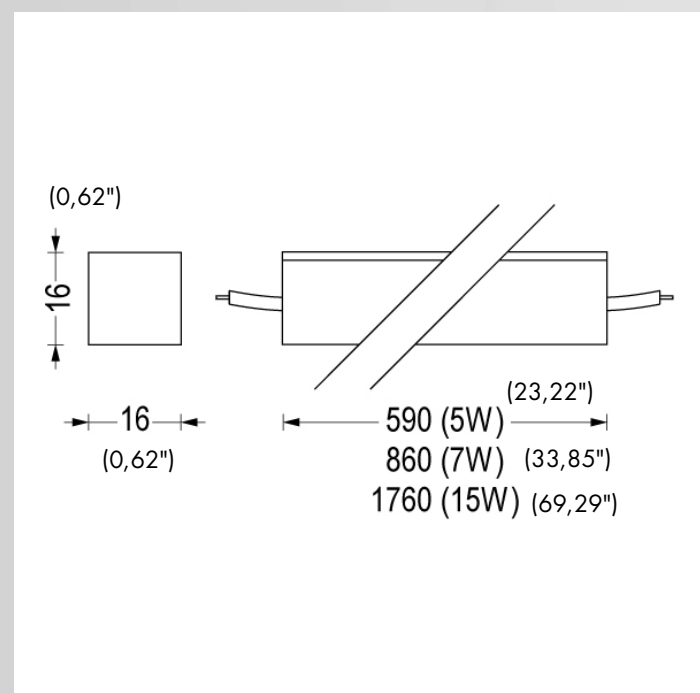

## CONSTRUCTIVE & DIMENSIONAL:

Installation type:	Ceiling, wall mounted
Environments:	Wellness, hallway, conference hall, art and culture, leisure areas, retail areas
Mounting type:	Surface
Body:	High performance polymer sheath.
Wiring:	Electrical harness wired for 24V-DC. Double silicone output cables 2x0.5mm <sup>2</sup> . Remote power supply units 110-277 V-AC 50-60Hz output 24V-DC (order separately).
Standard Colour:	B   white

### DIMENSIONS:

Total device height (mm)	16(0,62")
Total device width (mm)	16(0,62")
Total device length (mm)	1760(69,29")
Weight (kg)	0.6(0,02")