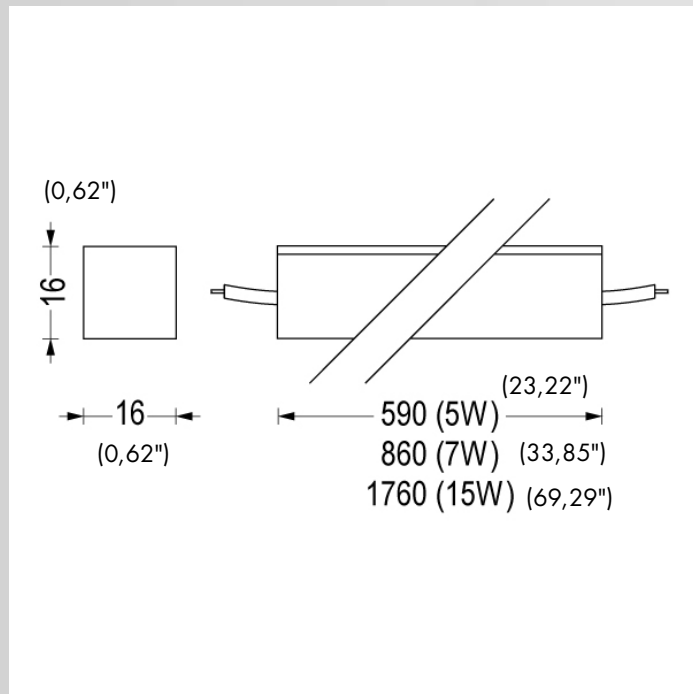

BYIBA

L I G H T

FILO FLEX SIDE BENDING 15W

DIMENSIONS:

Total device height (mm)	16(0,62")
Total device width (mm)	16(0,62")
Total device length (mm)	1760(69,29")
Weight (kg)	0.6(0,02")

PHOTOMETRICS:

Total return LOR (%) 100%UGR
cross20.6UGR longitudinal21.6

ACCESSORIES:

MEC6095
2 poles connector IP68.

- **MEC6101**
  60W 24V IP67 ON-OFF Remote Driver.
- **MEC6102**
  80W IP67 ON-OFF Remote Driver.
- **MEC6103**
  100W 24V IP67 ON-OFF Remote Driver.
- **MEC6104**
  120W IP67 ON-OFF Remote Driver.
- **MEC6105**
  35W Independent ON-OFF Remote Driver.
- **MEC6106**
  60W Independent ON-OFF Remote Driver.
- **MEC6107**
  100W 24V Independent ON-OFF Remote Driver.
- **MEC6108**
  150W Independent ON-OFF Remote Driver.
- **MEC6271**
  20W Independent DALI Dimmable Driver.
- **MEC6272**
  100W Independent DALI Dimmable Driver.
- **MEC6278**
  2 poles connector (0.5 - 2.5mm²).
- **MEC6283**
  2 poles disposable connector IP67 (0.35 - 0.5mm²).
- **Mounting**
- **MEC6507**
  Fixing Clips (4 pcs.). (Installation suggestion 1 pc. each 0.5m).
- **MEC6514**
  Fixing Clips (4 pcs.) for FILO FLEX Front Bending. (Installation suggestion 1 pc. each 0.5m).

g@gordonbullard.com
byiba.com
1-877-964-4646

991 South Gull Lake Dr
Richland, MI 49083
USA