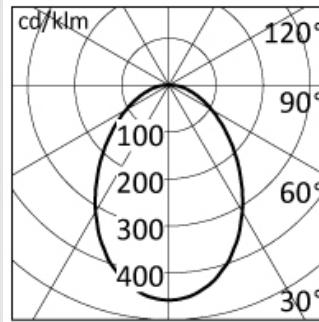

PHOTOMETRICS:

Total return LOR (%) 100%UGR
cross20.6UGR longitudinal21.6

ACCESSORIES:

MEC6095
2 poles connector IP68.

- **MEC6101**
  60W 24V IP67 ON-OFF Remote Driver.
- **MEC6102**
  80W IP67 ON-OFF Remote Driver.
- **MEC6103**
  100W 24V IP67 ON-OFF Remote Driver.
- **MEC6104**
  120W IP67 ON-OFF Remote Driver.
- **MEC6105**
  35W Independent ON-OFF Remote Driver.
- **MEC6106**
  60W Independent ON-OFF Remote Driver.
- **MEC6107**
  100W 24V Independent ON-OFF Remote Driver.
- **MEC6108**
  150W Independent ON-OFF Remote Driver.
- **MEC6271**
  20W Independent DALI Dimmable Driver.
- **MEC6272**
  100W Independent DALI Dimmable Driver.
- **MEC6278**
  2 poles connector (0.5 - 2.5mm²).
- **MEC6283**
  2 poles disposable connector IP67 (0.35 - 0.5mm²).
- **Mounting**
- **MEC6507**
  Fixing Clips (4 pcs.). (Installation suggestion 1 pc. each 0.5m).
- **MEC6514**
  Fixing Clips (4 pcs.) for FILO FLEX Front Bending. (Installation suggestion 1 pc. each 0.5m).

g@gordonbullard.com
byiba.com
1-877-964-4646