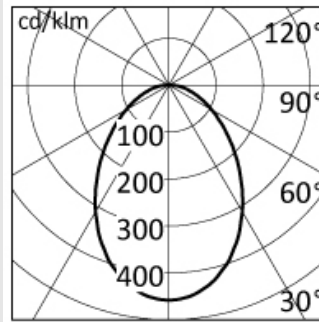

BYIBA

L I G H T

FILO FLEX FRONT BENDING 5W

DIMENSIONS:

Total device height (mm)	16(0,62")
Total device width (mm)	16(0,62")
Total device length (mm)	590(23,22")
Weight (kg)	0.2(0,007")

PHOTOMETRICS:

Total return LOR (%) 100%UGR
cross20.6UGR longitudinal21.6