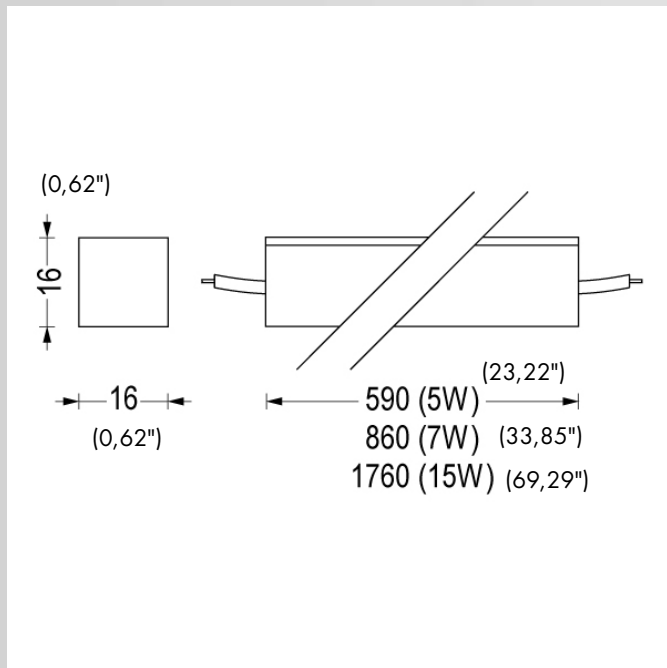

LIGHTING SOURCE for model 108DU051

MacAdam:	Step 3
Output Flux:	163 lm
Source power:	5W
Source type:	LED
Temperature Colour:	3000K CRI>80

LIGHTING SOURCE for model 108DU001

MacAdam:	Step 3
Output Flux:	177 lm
Source power:	5W
Source type:	LED
Temperature Colour:	4000K CRI>80

BYIBA

L I G H T

FILO FLEX FRONT BENDING 5W

DIMENSIONS:

Total device height (mm)	16(0,62")
Total device width (mm)	16(0,62")
Total device length (mm)	590(23,22")
Weight (kg)	0.2(0,007")

PHOTOMETRICS:

Total return LOR (%) 100%UGR
cross20.6UGR longitudinal21.6