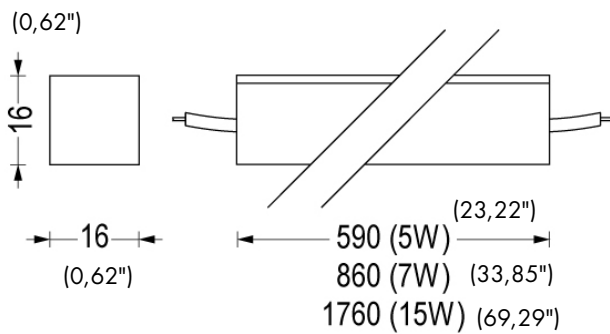

2 poles connector (0.5 - 2.5mm²).

MEC6283

2 poles disposable connector IP67 (0.35 - 0.5mm²).

Mounting

MEC6507

Fixing Clips (4 pcs.). (Installation suggestion 1 pc. each 0.5m).

MEC6514

Fixing Clips (4 pcs.) for FILO FLEX Front Bending. (Installation suggestion 1 pc. each 0.5m).