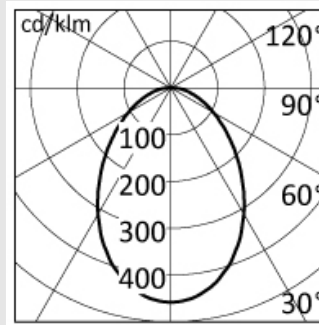

BYIBA

L I G H T

FILO FLEX FRONT BENDING 15W

DIMENSIONS:

Total device height (mm)	16(0,62")
Total device width (mm)	16(0,62")
Total device length (mm)	1760(69,29")
Weight (kg)	0.6(0,02")

PHOTOMETRICS:

Total return LOR (%) 100%UGR
cross20.6UGR longitudinal21.6