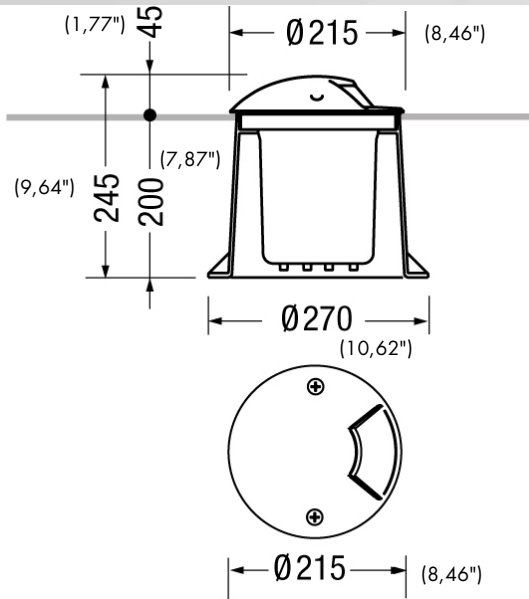

BYIBA

L I G H T

D44 INDICO 215 narrow

LIGHTING SOURCE for model D44K/P2-LWNNB-DD-AL

MacAdam:	Step 3
Nominal Flux:	0
Output Flux:	342 lm
Source type:	LED
System power:	10W
Temperature Colour:	4000K CRI>80

DIMENSIONS:

Total diameter device (mm) 215(8,46")

PHOTOMETRICS:

h (m)	Ø (m)	$\gamma=0.0$ $\alpha=\beta=17^\circ$	Emed (lx)
10.00	1.87		68
8.00	1.50		92
6.00	1.12		164
4.00	0.75		370
2.00	0.37		1530

h (m)	Ø (m)	$\gamma=0.0$ $\alpha=\beta=17^\circ$	Emed (lx)
10.00	1.87		71
8.00	1.50		99
6.00	1.12		171
4.00	0.75		387
2.00	0.37		1544

ACCESSORIES:

Electrical

ACS/CR7

IP68 connector plug and socket terminal for cable
 $\text{Ø}7-12\text{mm} - 5 \times 0,5-1,5\text{mm}^2$.

ACS/FX05

3 ways IP68 wiring box for DALI
looping connection.

g@gordonbullard.com

byiba.com

1-877-964-4646

991 South Gull Lake Dr

Richland, MI 49083

USA