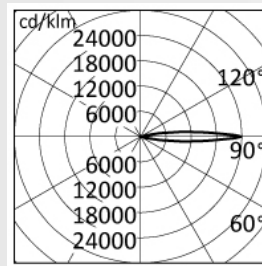

BYIBA

L I G H T

D44 INDICO 215 narrow

LIGHTING SOURCE for model D44K/P2-LWNNB-DD-AL

MacAdam:	Step 3
Nominal Flux:	0
Output Flux:	342 lm
Source type:	LED
System power:	10W
Temperature Colour:	4000K CRI>80

DIMENSIONS:

Total diameter device (mm) 215(8,46")

PHOTOMETRICS:

D44K/P2-LWNNB-DD-AL

h (m)	Ø (m)	$\gamma=0.0$ $\alpha=\beta=17^\circ$	Emed (lx)
10.00	1.87		68
8.00	1.50		92
6.00	1.12		164
4.00	0.75		370
2.00	0.37		1530