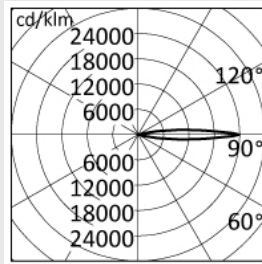

BYIBA

L I G H T

D44 INDICO 215 narrow

LIGHTING SOURCE for model D44K/P2-LWNNB-DD-AL

MacAdam:	Step 3
Nominal Flux:	0
Output Flux:	342 lm
Source type:	LED
System power:	10W
Temperature Colour:	4000K CRI>80

DIMENSIONS:

Total diameter device (mm) 215(8,46")

PHOTOMETRICS:

D44K/P2-LWNNB-DD-AL

h (m)	Ø (m)	$\gamma=0.0$ $\alpha=\beta=17^\circ$	Emed (lx)
10.00	1.87		68
8.00	1.50		92
6.00	1.12		164
4.00	0.75		370
2.00	0.37		1530