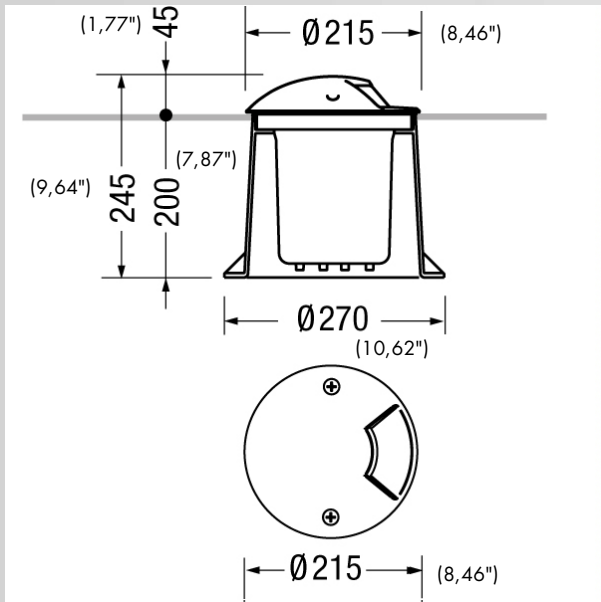

D44 INDICO 215 narrow (DALI)

CONSTRUCTIVE:

Installation type:	Ground recessed
Environments:	Urban landscape, façades and architectural works, wellness, hallway, conference hall, places of worship, residential lighting
Mounting type:	With rough-in housing
Mounting note:	On normally inflammable surfaces allowed.
Body:	Corrosion resistant die-cast aluminium body and dome.
Painting:	Polyester powder coating, with a pluri-processed against corrosion (passed the exposure of over 1500 hours in a saline mist environment).
Screws:	AISI 304 stainless steel screws.
Seals:	Silicone Rubber.
Static load:	2000Kg
Standard Colour:	AL aluminium grey
Option colors:	GR graphite satin finish

ELECTRICAL:

Item code:	D44K/P2-LWWNB-DD-AL D44K/P2-LWNNB-DD-AL
Ballast type:	DALI.
Frequency:	50-60Hz
Lifetime:	50.000h L80B10 (T _a =25°C)
Line input:	Pre-wired and tested with resin sealed watertight H07RN-F five poles cable.
Mounting ballast type:	Integral
Voltage:	110-277 V
Separate ignition:	No
Emergency 1E:	No
Emergency 3E:	No

Total diameter device (mm) 215(8,46")

PHOTOMETRICS:

D44K/P2-LWNNB-DD-AL

h (m)	Ø (m)	$\gamma=0.0$ $\alpha=\beta=17^\circ$	Emed (lx)
10.00	1.87		68
8.00	1.50		92
6.00	1.12		164
4.00	0.75		370
2.00	0.37		1530

D44K/P2-LWNNB-DD-AL

h (m)	Ø (m)	$\gamma=0.0$ $\alpha=\beta=17^\circ$	Emed (lx)
10.00	1.87		71
8.00	1.50		99
6.00	1.12		171
4.00	0.75		387
2.00	0.37		1544

ACCESSORIES:

Electrical

ACS/CR7

IP68 connector plug and socket terminal for cable
 $\text{Ø}7-12\text{mm} - 5 \times 0,5-1,5\text{mm}^2$.