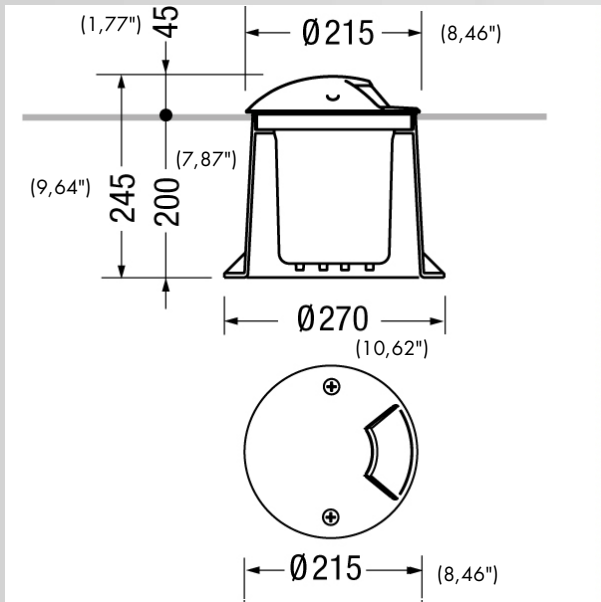

D44 INDICO 215 elliptical (DALI)

CONSTRUCTIVE:

Installation type:	Ground recessed
Environments:	Urban landscape, façades and architectural works, wellness, hallway, conference hall, places of worship, residential lighting
Mounting type:	With rough-in housing
Mounting note:	On normally inflammable surfaces allowed.
Body:	Corrosion resistant die-cast aluminium body and dome.
Painting:	Polyester powder coating, with a pluri-processed against corrosion (passed the exposure of over 1500 hours in a saline mist environment).
Screws:	AISI 304 stainless steel screws.
Seals:	Silicone Rubber.
Static load:	2000Kg
Standard Colour:	AL aluminium grey
Option colors:	GR graphite satin finish

ELECTRICAL:

Item code:	D44K/P2-LWWEB-DD-AL D44K/P2-LWNEB-DD-AL
Ballast type:	DALI.
Frequency:	50-60Hz
Lifetime:	50.000h L80B10 (T _a =25°C)
Line input:	Pre-wired and tested with resin sealed watertight H07RN-F five poles cable.
Mounting ballast type:	Integral
Voltage:	110-277 V
Separate ignition:	No
Emergency 1E:	No
Emergency 3E:	No

OPTICAL:

Diffuser:	Unbreakable UV-resistant polycarbonate.
Beam:	Elliptical
Emission:	Direct
Adjustable:	Yes

LIGHTING SOURCE for model D44K/P2-LWWEB-DD-AL

MacAdam:	Step 3
Nominal Flux:	0
Output Flux:	302 lm
Source type:	LED
System power:	10W
Temperature Colour:	3000K CRI>80

DIMENSIONS:

Total diameter device (mm) 215(8,46")

PHOTOMETRICS:

D44K/P2-LWWEB-DD-AL

h (m)	\varnothing (m)	$\gamma=0.0 \alpha=13^\circ$	\varnothing (m)	$\gamma=0.0 \beta=43^\circ$	Emed (lx)
10.00	2.09		5.84		14
8.00	1.67		4.67		22
6.00	1.25		3.50		40
4.00	0.83		2.34		89
2.00	0.42		1.17		358