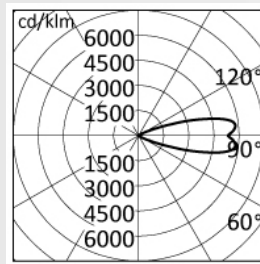

OPTICAL:

Diffuser:	Unbreakable UV-resistant polycarbonate.
Beam:	Elliptical
Emission:	Direct
Adjustable:	Yes

LIGHTING SOURCE for model D44K/P2-LWWEB-DD-AL

MacAdam:	Step 3
Nominal Flux:	0
Output Flux:	302 lm
Source type:	LED
System power:	10W
Temperature Colour:	3000K CRI>80

BYIBA

L I G H T

D44 INDICO 215 elliptical (DALI)

LIGHTING SOURCE for model D44K/P2-LWNEB-DD-AL

MacAdam:	Step 3
Nominal Flux:	0
Output Flux:	320 lm
Source type:	LED
System power:	10W
Temperature Colour:	4000K CRI>80

DIMENSIONS:

Total diameter device (mm) 215(8,46")

PHOTOMETRICS:

D44K/P2-LWWEB-DD-AL

h (m)	\varnothing (m)	$\gamma=0.0 \alpha=13^\circ$	\varnothing (m)	$\gamma=0.0 \beta=43^\circ$	Emed (lx)
10.00	2.09		5.84		14
8.00	1.67		4.67		22
6.00	1.25		3.50		40
4.00	0.83		2.34		89
2.00	0.42		1.17		358