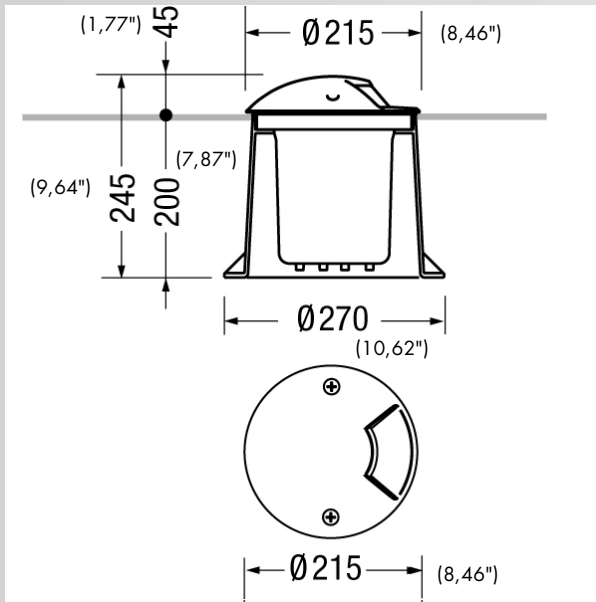

BYIBA

L I G H T

D44 INDICO 215 elliptical (DALI)

LIGHTING SOURCE for model D44K/P2-LWNEB-DD-AL

MacAdam:	Step 3
Nominal Flux:	0
Output Flux:	320 lm
Source type:	LED
System power:	10W
Temperature Colour:	4000K CRI>80

DIMENSIONS:

Total diameter device (mm) 215(8,46")

PHOTOMETRICS:

D44K/P2-LWWEB-DD-AL

h (m)	\varnothing (m)	$\gamma=0.0 \alpha=13^\circ$	\varnothing (m)	$\gamma=0.0 \beta=43^\circ$	Emed (lx)
10.00	2.09		5.84		14
8.00	1.67		4.67		22
6.00	1.25		3.50		40
4.00	0.83		2.34		89
2.00	0.42		1.17		358