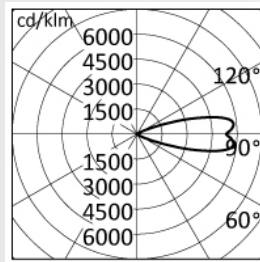

BYIBA

L I G H T

D44 INDICO 215 elliptical

LIGHTING SOURCE for model D44K/P2-LWNEB-AL

MacAdam:	Step 3
Nominal Flux:	0
Output Flux:	320 lm
Source type:	LED
System power:	10W
Temperature Colour:	4000K CRI>80

DIMENSIONS:

Total diameter device (mm) 215(8,46")

PHOTOMETRICS:

D44K/P2-LWWEB-AL

h (m)	\varnothing (m)	$\gamma=0.0 \alpha=13^\circ$	\varnothing (m)	$\gamma=0.0 \beta=43^\circ$	Emed (lx)
10.00	2.09		5.84		14
8.00	1.67		4.67		22
6.00	1.25		3.50		40
4.00	0.83		2.34		89
2.00	0.42		1.17		358

D44K/P2-LWNEB-AL

h (m)	\varnothing (m)	$\gamma=0.0 \alpha=13^\circ$	\varnothing (m)	$\gamma=0.0 \beta=43^\circ$	Emed (lx)
10.00	2.09		5.84		15
8.00	1.67		4.67		24
6.00	1.25		3.50		42
4.00	0.83		2.34		95
2.00	0.42		1.17		378