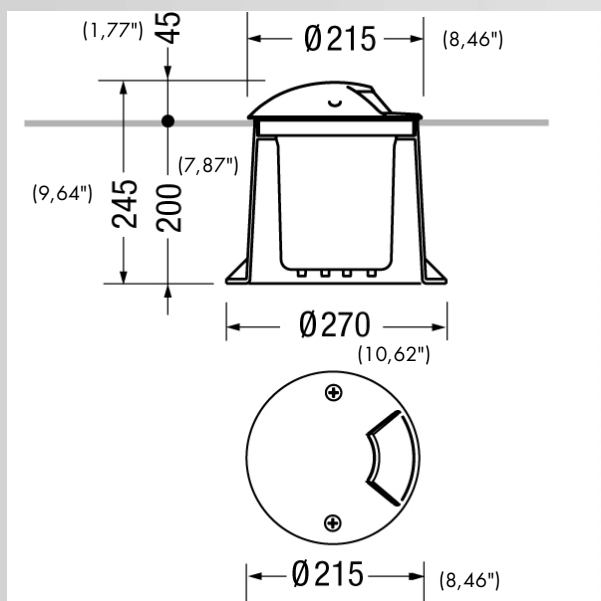

D44 INDICO 215 elliptical

CONSTRUCTIVE:

Installation type:	Ground recessed
Environments:	Urban landscape, façades and architectural works, wellness, hallway, conference hall, places of worship, residential lighting
Mounting type:	With rough-in housing
Mounting note:	On normally inflammable surfaces allowed.
Body:	Corrosion resistant die-cast aluminium body and dome.
Painting:	Polyester powder coating, with a pluri-processed against corrosion (passed the exposure of over 1500 hours in a saline mist environment).
Screws:	AISI 304 stainless steel screws.
Seals:	Silicone Rubber.
Static load:	2000Kg
Standard Colour:	AL aluminium grey
Option colors:	GR graphite satin finish

ELECTRICAL:

Item code:	D44K/P2-LWWEB-AL D44K/P2-LWNEB-AL
Ballast type:	ON-OFF.
Frequency:	50-60Hz
Lifetime:	50.000h L80B10 (T _a =25°C)
Line input:	Pre-wired and tested with resin sealed watertight H07RN-F five poles cable.
Mounting ballast type:	Integral
Voltage:	110-277 V
Separate ignition:	No
Emergency 1E:	No
Emergency 3E:	No

OPTICAL:

Diffuser:	Unbreakable UV-resistant polycarbonate.
Beam:	Elliptical
Emission:	Direct
Adjustable:	Yes

LIGHTING SOURCE for model D44K/P2-LWWEB-AL

MacAdam:	Step 3
Nominal Flux:	0
Output Flux:	302 lm
Source type:	LED
System power:	10W
Temperature Colour:	3000K CRI>80

DIMENSIONS:

Total diameter device (mm) 215(8,46")

PHOTOMETRICS:

D44K/P2-LWWEB-AL

h (m)	\varnothing (m)	$\gamma=0.0 \alpha=13^\circ$	\varnothing (m)	$\gamma=0.0 \beta=43^\circ$	Emed (lx)
10.00	2.09		5.84		14
8.00	1.67		4.67		22
6.00	1.25		3.50		40
4.00	0.83		2.34		89
2.00	0.42		1.17		358