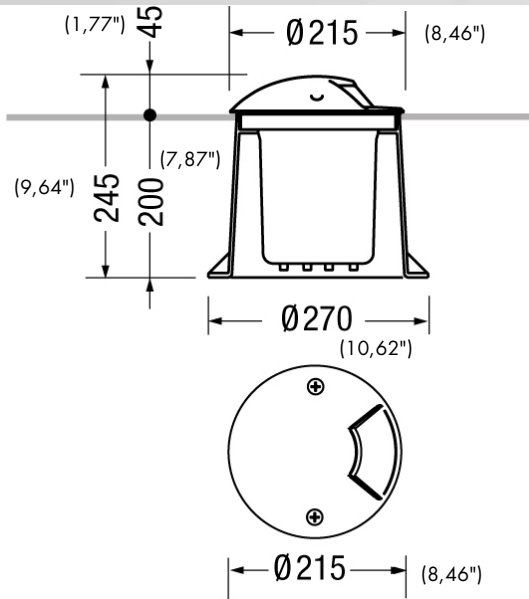

BYIBA

L I G H T

D44 INDICO 215 elliptical

LIGHTING SOURCE for model D44K/P2-LWNEB-AL

MacAdam:	Step 3
Nominal Flux:	0
Output Flux:	320 lm
Source type:	LED
System power:	10W
Temperature Colour:	4000K CRI>80

DIMENSIONS:

Total diameter device (mm) 215(8,46")

PHOTOMETRICS:

h (m)	$\varnothing$ (m)	$\gamma=0.0 \alpha=13^\circ$	$\varnothing$ (m)	$\gamma=0.0 \beta=43^\circ$	Emed (lx)
10.00	2.09		5.84		14
8.00	1.67		4.67		22
6.00	1.25		3.50		40
4.00	0.83		2.34		89
2.00	0.42		1.17		358

h (m)	$\varnothing$ (m)	$\gamma=0.0 \alpha=13^\circ$	$\varnothing$ (m)	$\gamma=0.0 \beta=43^\circ$	Emed (lx)
10.00	2.09		5.84		15
8.00	1.67		4.67		24
6.00	1.25		3.50		42
4.00	0.83		2.34		95
2.00	0.42		1.17		378

ACCESSORIES:

Electrical

ACS/CR1

Fast IP68 connector 1bar (10m-1h) for cable $\varnothing 7-12\text{mm} - 3 \times 1.5\text{mm}$.

ACS/CR6

4 ways IP68 wiring box for cable $\varnothing 5-14\text{mm} - 3 \times 1,5\text{mm}$.

g@gordonbullard.com

byiba.com

1-877-964-4646

991 South Gull Lake Dr

Richland, MI 49083

USA