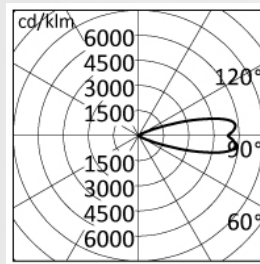

BYIBA

L I G H T

D44 INDICO 215 elliptical

LIGHTING SOURCE for model D44K/P2-LWNEB-AL

MacAdam:	Step 3
Nominal Flux:	0
Output Flux:	320 lm
Source type:	LED
System power:	10W
Temperature Colour:	4000K CRI>80

DIMENSIONS:

Total diameter device (mm) 215(8,46")

PHOTOMETRICS:

D44K/P2-LWWEB-AL

h (m)	\varnothing (m)	$\gamma=0.0 \alpha=13^\circ$	\varnothing (m)	$\gamma=0.0 \beta=43^\circ$	Emed (lx)
10.00	2.09		5.84		14
8.00	1.67		4.67		22
6.00	1.25		3.50		40
4.00	0.83		2.34		89
2.00	0.42		1.17		358