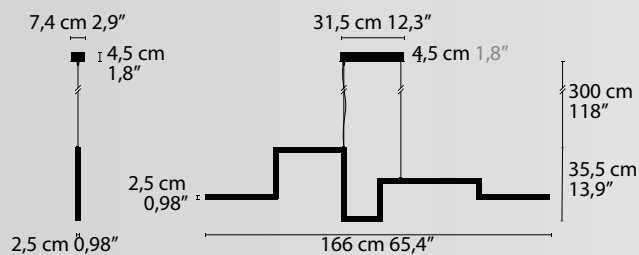

MODEL CODE:

H5

PRODUCT CODE:

14320

BASE:

BASE: LED 34W / 24V / 3500K / 3710LM

DIMMING:

0-10V

CUSTOMISING:

AVAILABLE

FINISH OPTIONS:

1. COLORS
2. 32 BLACK STRUCTURE
   - 33 WHITE STRUCTURE