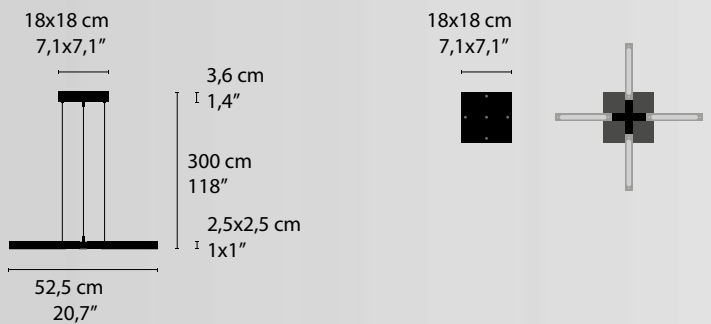

ARTYS

MODEL CODE:

CROSS

PRODUCT CODE:

14321

BASE:

BASE: LED 14,4W / 24V / 3500K / 1572LM

DIMMING:

0-10V

CUSTOMISING:

AVAILABLE

FINISH OPTIONS:

1. COLORS
2. 32 BLACK STRUCTURE
   - 33 WHITE STRUCTURE

MODEL CODE:

FLEX

PRODUCT CODE:

14323

BASE:

BASE: LED 14,4W / 24V / 3500K / 1572LM

DIMMING:

0-10V

CUSTOMISING:

AVAILABLE

FINISH OPTIONS:

1. COLORS
2. 32 BLACK STRUCTURE
   - 33 WHITE STRUCTURE