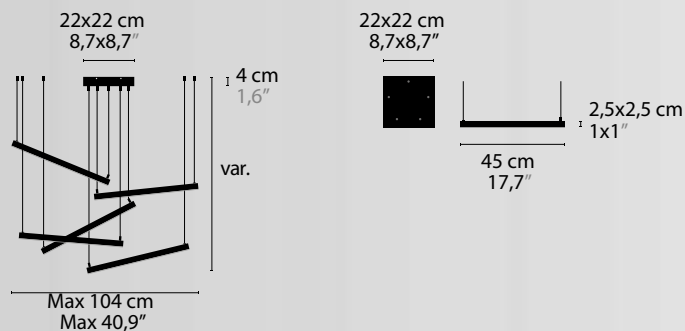

FINISH OPTIONS:

1. COLORS
2. 32 BLACK STRUCTURE
   - 33 WHITE STRUCTURE