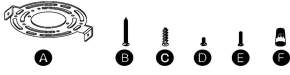

- A.Mounting Bracket
- B.Anchor Screws
- C.Plastic Anchors
- D.Bracket Screws
- E.Canopy Screws
- F.Wire Connectors

HOW TO ORDER:

Ordering Format	Model No.	Distribution	Installation		Acoustic Configuration	Power	CRI	CCT		Control		Body Color		Dimension (mm/inch)
Ordering Format	LL0112	Blank down	S	suspended	Blank no acoustic	15W	80+	30K	3000K	STD	non-dimming	SW	mat white	SS
		UD Up and down	M	surface mounted	AC Acoustic only	20W	90+	40K	4000K	DIM	0-10V dimming	SB	mat black	S
			R	recessed	ACLT Acoustic with Light	25W		50K	5000K			RAL	customized color	M
			TR	trimless recessed		40W								L
						50W								XL
						80W								XXL
						90W								
						120W								
						150W								
						180W								
				220W										