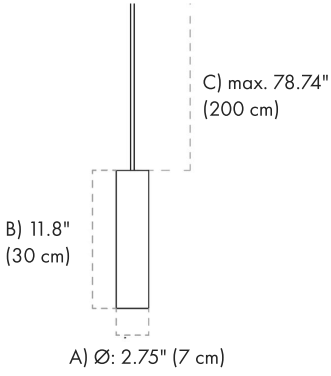

PROJECT

SPEC TYPE

NOTES

HOW TO ORDER:

CODE:

Example:
CODE: BY-5503-CL-A

BY-5503-CL-A

1 MODEL:

- -A   A) Diameter-   Ø: 2.75" (7 cm)
            B) Height -   H: 7.9" (20 cm)
            C) Cable -   H: 47.24" (120 cm)

- -B   A) Diameter-   Ø: 2.75" (7 cm)
            B) Height -   H: 11.8" (30 cm)
            C) Cable -   H: 78.74" (200 cm)

2 LIGHT SOURCE:

GU 10 / MAX. 10W

A)

WWW.BULLARDCOLLECTION.COM

- TECHNICAL
- OUTDOOR
- DECORATIVE

WE WELCOME ALL CUSTOM ORDERS

CONTACT US:

sales@gordonbullard.com
www.byiba.com
1 877-964-4646