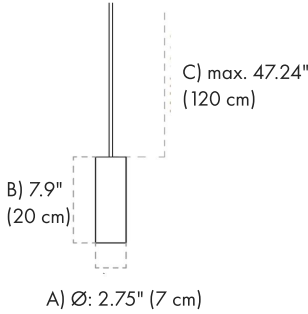

PROJECT

SPEC TYPE

NOTES

HOW TO ORDER:

CODE:

Example:
CODE: BY-5503-CL-A

BY-5503-CL-A

1 MODEL:

- -A   A) Diameter-   Ø: 2.75" (7 cm)
            B) Height -   H: 7.9" (20 cm)
            C) Cable -   H: 47.24" (120 cm)

- -B   A) Diameter-   Ø: 2.75" (7 cm)
            B) Height -   H: 11.8" (30 cm)
            C) Cable -   H: 78.74" (200 cm)

2 LIGHT SOURCE:

GU 10 / MAX. 10W

A)

WWW.BULLARDCOLLECTION.COM

- TECHNICAL
- OUTDOOR
- DECORATIVE

WE WELCOME ALL CUSTOM ORDERS

CONTACT US:

sales@gordonbullard.com
www.byiba.com
1 877-964-4646