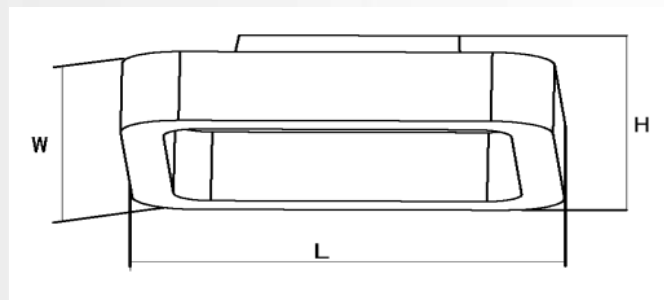

CATEGORY:

Indoor, Suspension or Surface Mount, Damp Location

MATERIALS:

Aluminum, PMMA

FEATURES:

- Available in standard light, acoustic w/light or acoustic only (no light)
- 3 color finishes (black, white, silver), can be customized.
- 35 acoustic felt colors
- Operation Voltage: AC120-277V;
- 0-10v dimming and non-dimmable options
- Efficiency: >70lm/w
- PMMA, UL-94VO, Anti-UV lens
- Samsung 2835, 3V, 150mA LED System
- CCT: 2700K, 3000K, 3500K, 4000K and 5000K with a great color consistency (within 3-step MacAdam ellipse)
- Standard safe cable length: 5ft (can be customized).

DIMENSIONS OF SURFACE-MOUNTED MODELS:

MODEL NUMBER	DIMENSION			DIMENSION CODE
	D	W	H	
LL020115M-15W	14.2"(360mm)	14.2"(360mm)	4.6"(115mm)	S
LL020125M-25W	17.7"(450mm)	17.7"(450mm)	4.6"(115mm)	M
LL020136M-36W	23.6"(600mm)	23.6"(600mm)	4.6"(115mm)	L
LL020150M-50W	31.5"(800mm)	31.5"(800mm)	4.6"(115mm)	XL

DIMENSIONS OF SUSPENDED MODELS:

MODEL NUMBER	DIMENSION				DIMENSION CODE
	D	H	A	B	
LL020115S-15W	14.2"(360mm)	3.5"(88mm)	10.0"(250mm)	2.0"(50mm)	S
LL020125S-25W	17.7"(450mm)	3.5"(88mm)	10.0"(250mm)	2.0"(50mm)	M
LL020136S-36W	23.6"(600mm)	3.5"(88mm)	10.0"(250mm)	2.0"(50mm)	L
LL020150S-50W	31.5"(1200mm)	3.5"(88mm)	10.0"(250mm)	2.0"(50mm)	XL