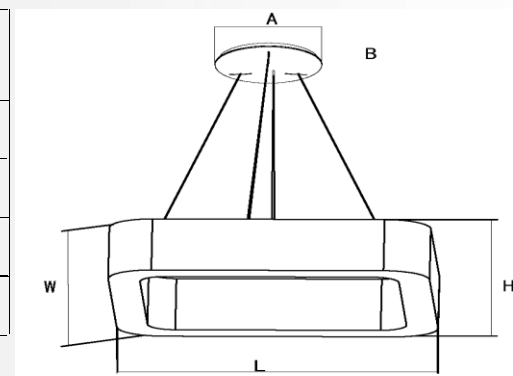

CATEGORY:

Indoor, Suspension or Surface Mount, Damp Location

MATERIALS:

Aluminum, PMMA

FEATURES:

- Available in standard light, acoustic w/light or acoustic only (no light)
- 3 color finishes (black, white, silver), can be customized.
- 35 acoustic felt colors
- Operation Voltage: AC120-277V;
- 0-10v dimming and non-dimmable options
- Efficiency: >70lm/w
- PMMA, UL-94VO, Anti-UV lens
- Samsung 2835, 3V, 150mA LED System
- CCT: 2700K, 3000K, 3500K, 4000K and 5000K with a great color consistency (within 3-step MacAdam ellipse)
- Standard safe cable length: 5ft (can be customized).

DIMENSIONS OF SURFACE-MOUNTED MODELS:

MODEL NUMBER	DIMENSION			DIMENSION CODE
	D	W	H	
LL020115M-15W	14.2"(360mm)	14.2"(360mm)	4.6"(115mm)	S
LL020125M-25W	17.7"(450mm)	17.7"(450mm)	4.6"(115mm)	M
LL020136M-36W	23.6"(600mm)	23.6"(600mm)	4.6"(115mm)	L
LL020150M-50W	31.5"(800mm)	31.5"(800mm)	4.6"(115mm)	XL

DIMENSIONS OF SUSPENDED MODELS:

MODEL NUMBER	DIMENSION				DIMENSION CODE
	D	H	A	B	
LL020115S-15W	14.2"(360mm)	3.5"(88mm)	10.0"(250mm)	2.0"(50mm)	S
LL020125S-25W	17.7"(450mm)	3.5"(88mm)	10.0"(250mm)	2.0"(50mm)	M
LL020136S-36W	23.6"(600mm)	3.5"(88mm)	10.0"(250mm)	2.0"(50mm)	L
LL020150S-50W	31.5"(1200mm)	3.5"(88mm)	10.0"(250mm)	2.0"(50mm)	XL