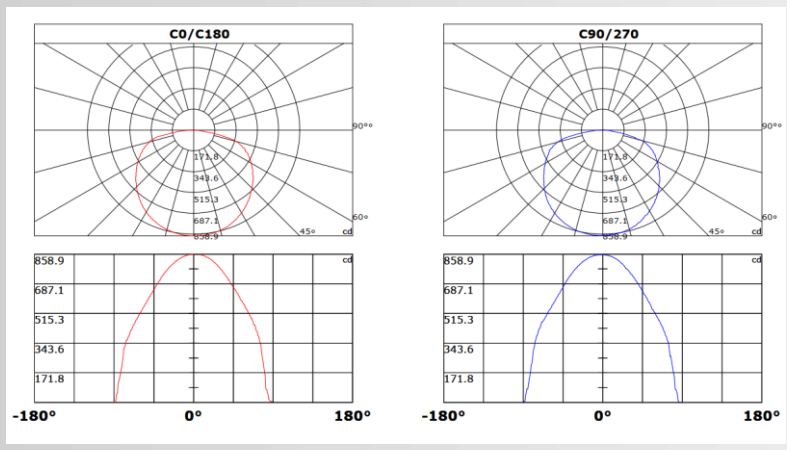

LIGHT DISTRIBUTION