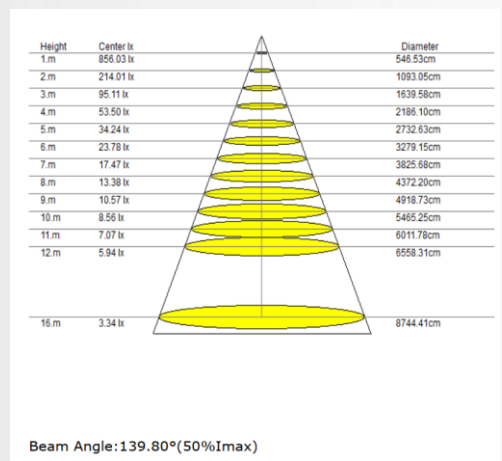

OPTICAL SYSTEM

Ordering Format	Model No.	Installation	Acoustic Configuration	Power	CRI	CCT		Control		Body Color		Dimension (mm/inch)	
	LL0202	S	suspended	Blank no acoustic	15W	80+	30K	3000K	STD	non-dimming	SW	matt white	S
		M	surface mounted	AC Acoustic only	25W	90+	40K	4000K	DIM	0-10V dimming	SB	matt black	M
				ACLT Acoustic with Light	36W		50K	5000K			RAL	customized color	XL
				50W									

Order Example: LL0202S-15W-80-30-DIM--SW-S