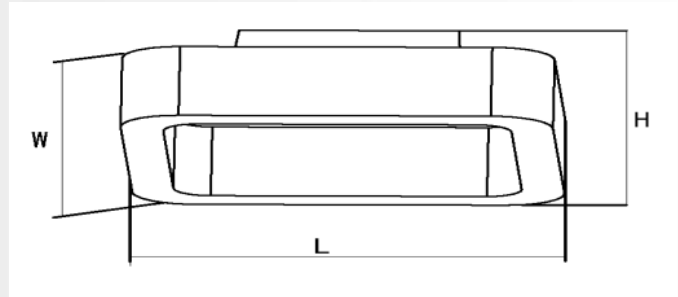

CATEGORY:

Indoor, Suspension or Surface Mount, Damp Location

MATERIALS:

Aluminum, PMMA

FEATURES:

- Available in standard light, acoustic w/light or acoustic only (no light)
- 3 color finishes (black, white, silver), can be customized.
- 35 acoustic felt colors
- Operation Voltage: AC120-277V;
- 0-10v dimming and non-dimmable options
- Efficiency: >70lm/w
- PMMA, UL-94VO, Anti-UV lens
- Samsung 2835, 3V, 150mA LED System
- CCT: 2700K, 3000K, 3500K, 4000K and 5000K with a great color consistency (within 3-step MacAdam ellipse)
- Standard safe cable length: 5ft (can be customized).

DIMENSIONS OF SURFACE-MOUNTED MODELS:

MODEL NUMBER	DIMENSION			DIMENSION CODE
	D	W	H	
LL020115M-15W	14.2"(360mm)	14.2"(360mm)	4.6"(115mm)	S
LL020125M-25W	17.7"(450mm)	17.7"(450mm)	4.6"(115mm)	M
LL020136M-36W	23.6"(600mm)	23.6"(600mm)	4.6"(115mm)	L
LL020150M-50W	31.5"(800mm)	31.5"(800mm)	4.6"(115mm)	XL

DIMENSIONS OF SUSPENDED MODELS:

MODEL NUMBER	DIMENSION				DIMENSION CODE
	D	H	A	B	
LL020115S-15W	14.2"(360mm)	3.5"(88mm)	10.0"(250mm)	2.0"(50mm)	S
LL020125S-25W	17.7"(450mm)	3.5"(88mm)	10.0"(250mm)	2.0"(50mm)	M
LL020136S-36W	23.6"(600mm)	3.5"(88mm)	10.0"(250mm)	2.0"(50mm)	L
LL020150S-50W	31.5"(800mm)	3.5"(88mm)	10.0"(250mm)	2.0"(50mm)	XL