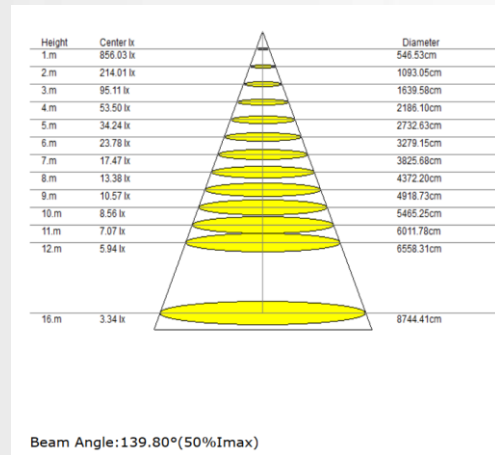

OPTICAL SYSTEM

Ordering Format	Model No.	Installation	Acoustic Configuration	Power	CRI	CCT		Control		Body Color		Dimension (mm/inch)	
	LL0202	S	suspended	Blank no acoustic	15W	80+	30K	3000K	STD	non-dimming	SW	matt white	S
		M	surface mounted	AC Acoustic only	25W	90+	40K	4000K	DIM	0-10V dimming	SB	matt black	M
				ACLT Acoustic with Light	36W		50K	5000K			RAL	customized color	XL
				50W									

Order Example:

LL0202S-15W-80-30-DIM--SW-S