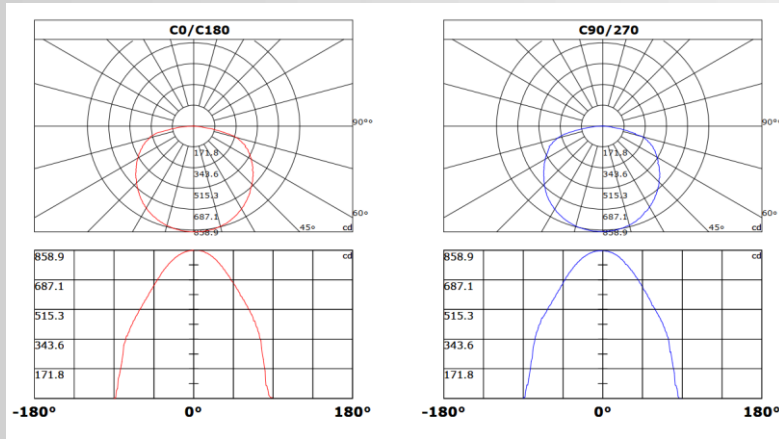

LIGHT DISTRIBUTION