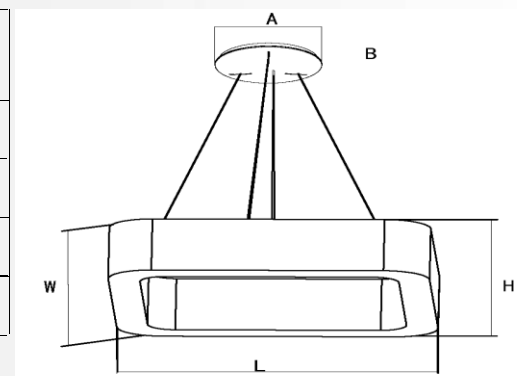

CATEGORY:

Indoor, Suspension or Surface Mount, Damp Location

MATERIALS:

Aluminum, PMMA

FEATURES:

- Available in standard light, acoustic w/light or acoustic only (no light)
- 3 color finishes (black, white, silver), can be customized.
- 35 acoustic felt colors
- Operation Voltage: AC120-277V;
- 0-10v dimming and non-dimmable options
- Efficiency: >70lm/w
- PMMA, UL-94VO, Anti-UV lens
- Samsung 2835, 3V, 150mA LED System
- CCT: 2700K, 3000K, 3500K, 4000K and 5000K with a great color consistency (within 3-step MacAdam ellipse)
- Standard safe cable length: 5ft (can be customized).

DIMENSIONS OF SURFACE-MOUNTED MODELS:

MODEL NUMBER	DIMENSION			DIMENSION CODE
	D	W	H	
LL020115M-15W	14.2"(360mm)	14.2"(360mm)	4.6"(115mm)	S
LL020125M-25W	17.7"(450mm)	17.7"(450mm)	4.6"(115mm)	M
LL020136M-36W	23.6"(600mm)	23.6"(600mm)	4.6"(115mm)	L
LL020150M-50W	31.5"(800mm)	31.5"(800mm)	4.6"(115mm)	XL

DIMENSIONS OF SUSPENDED MODELS:

MODEL NUMBER	DIMENSION				DIMENSION CODE
	D	H	A	B	
LL020115S-15W	14.2"(360mm)	3.5"(88mm)	10.0"(250mm)	2.0"(50mm)	S
LL020125S-25W	17.7"(450mm)	3.5"(88mm)	10.0"(250mm)	2.0"(50mm)	M
LL020136S-36W	23.6"(600mm)	3.5"(88mm)	10.0"(250mm)	2.0"(50mm)	L
LL020150S-50W	31.5"(800mm)	3.5"(88mm)	10.0"(250mm)	2.0"(50mm)	XL