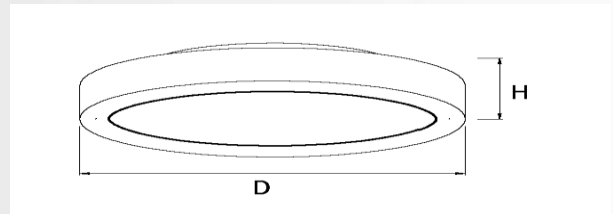

**CATEGORY:**

Indoor, Suspension or Surface Mount, Damp Location

**MATERIALS:**

Aluminum, PMMA

**FEATURES:**

- Available in standard light, acoustic w/light or acoustic only (no light)
- 3 color finishes (black, white, silver), can be customized.
- 35 acoustic felt colors
- Operation Voltage: AC120-277V;
- 0-10v dimming and non-dimmable options
- Efficiency: >70lm/w
- PMMA, UL-94VO, Anti-UV lens
- Samsung 2835, 3V, 150mA LED System
- CCT: 2700K, 3000K, 3500K, 4000K and 5000K with a great color consistency (within 3-step MacAdam ellipse)
- Standard safe cable length: 5ft (can be customized).

**DIMENSIONS OF SURFACE-MOUNTED MODELS:**

MODEL NUMBER	DIMENSION		DIMENSION CODE
	D	H	
LL0201M-15W	14.2"(360mm)	4.6"(115mm)	S
LL0201M-25W	17.7"(450mm)	4.6"(115mm)	M
LL0201M-36W	23.6"(600mm)	4.6"(115mm)	L
LL0201M-50W	31.5"(800mm)	4.6"(115mm)	XL

**DIMENSIONS OF SUSPENDED MODELS:**

MODEL NUMBER	DIMENSION				DIMENSION CODE
	D	H	A	B	
LL0201S-15W	14.2"(360mm)	3.5"(88mm)	10.0"(250mm)	2.0"(50mm)	S
LL0201S-25W	17.7"(450mm)	3.5"(88mm)	10.0"(250mm)	2.0"(50mm)	M
LL0201S-36W	23.6"(600mm)	3.5"(88mm)	10.0"(250mm)	2.0"(50mm)	L
LL0201S-50W	31.5"(1200mm)	3.5"(88mm)	10.0"(250mm)	2.0"(50mm)	XL