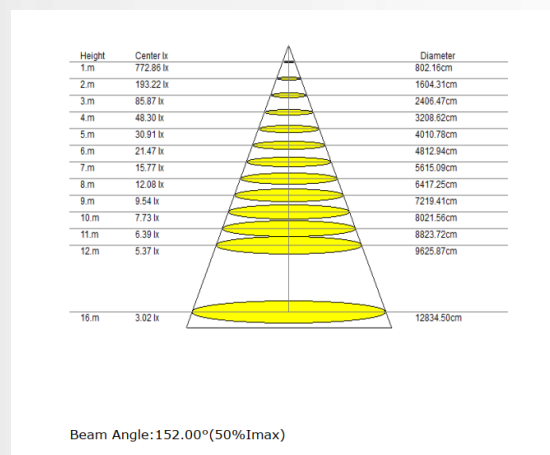

OPTICAL SYSTEM

Ordering Format	Model No.	Installation		Acoustic Configuration	Power	CRI	CCT		Control		Body Color		Dimension (mm/inch)
	LL0201	S	suspended	Blank no acoustic	15W	80+	30K	3000K	STD	non-dimming	SW	matt white	S
		M	surface mounted	AC Acoustic only	25W	90+	40K	4000K	DIM	0-10V dimming	SB	matt black	M
				ACLT Acoustic with Light	36W		50K	5000K			RAL	customized color	XL
				50W									

Order Example:

LL0201S-15W-80-30-DIM--SW-S