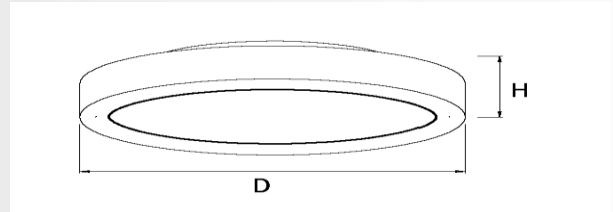

CATEGORY:

Indoor, Suspension or Surface Mount, Damp Location

MATERIALS:

Aluminum, PMMA

FEATURES:

- Available in standard light, acoustic w/light or acoustic only (no light)
- 3 color finishes (black, white, silver), can be customized.
- 35 acoustic felt colors
- Operation Voltage: AC120-277V;
- 0-10v dimming and non-dimmable options
- Efficiency: >70lm/w
- PMMA, UL-94VO, Anti-UV lens
- Samsung 2835, 3V, 150mA LED System
- CCT: 2700K, 3000K, 3500K, 4000K and 5000K with a great color consistency (within 3-step MacAdam ellipse)
- Standard safe cable length: 5ft (can be customized).

DIMENSIONS OF SURFACE-MOUNTED MODELS:

MODEL NUMBER	DIMENSION		DIMENSION CODE
	D	H	
LL0201M-15W	14.2"(360mm)	4.6"(115mm)	S
LL0201M-25W	17.7"(450mm)	4.6"(115mm)	M
LL0201M-36W	23.6"(600mm)	4.6"(115mm)	L
LL0201M-50W	31.5"(800mm)	4.6"(115mm)	XL

DIMENSIONS OF SUSPENDED MODELS:

MODEL NUMBER	DIMENSION				DIMENSION CODE
	D	H	A	B	
LL0201S-15W	14.2"(360mm)	3.5"(88mm)	10.0"(250mm)	2.0"(50mm)	S
LL0201S-25W	17.7"(450mm)	3.5"(88mm)	10.0"(250mm)	2.0"(50mm)	M
LL0201S-36W	23.6"(600mm)	3.5"(88mm)	10.0"(250mm)	2.0"(50mm)	L
LL0201S-50W	31.5"(800mm)	3.5"(88mm)	10.0"(250mm)	2.0"(50mm)	XL