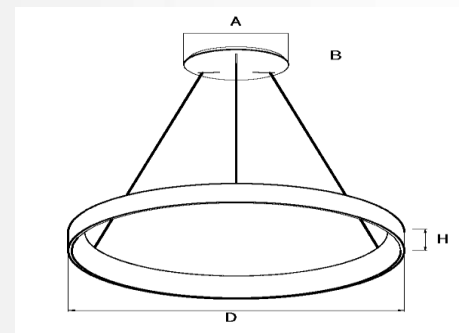

CATEGORY:

Indoor, Suspension or Surface Mount, Damp Location

MATERIALS:

Aluminum, PMMA

FEATURES:

- Available in standard light, acoustic w/light or acoustic only (no light)
- 3 color finishes (black, white, silver), can be customized.
- 35 acoustic felt colors
- Operation Voltage: AC120-277V;
- 0-10v dimming and non-dimmable options
- Efficiency: >70lm/w
- PMMA, UL-94VO, Anti-UV lens
- Samsung 2835, 3V, 150mA LED System
- CCT: 2700K, 3000K, 3500K, 4000K and 5000K with a great color consistency (within 3-step MacAdam ellipse)
- Standard safe cable length: 5ft (can be customized).

DIMENSIONS OF SURFACE-MOUNTED MODELS:

MODEL NUMBER	DIMENSION		DIMENSION CODE
	D	H	
LL0201M-15W	14.2"(360mm)	4.6"(115mm)	S
LL0201M-25W	17.7"(450mm)	4.6"(115mm)	M
LL0201M-36W	23.6"(600mm)	4.6"(115mm)	L
LL0201M-50W	31.5"(800mm)	4.6"(115mm)	XL

DIMENSIONS OF SUSPENDED MODELS:

MODEL NUMBER	DIMENSION				DIMENSION CODE
	D	H	A	B	
LL0201S-15W	14.2"(360mm)	3.5"(88mm)	10.0"(250mm)	2.0"(50mm)	S
LL0201S-25W	17.7"(450mm)	3.5"(88mm)	10.0"(250mm)	2.0"(50mm)	M
LL0201S-36W	23.6"(600mm)	3.5"(88mm)	10.0"(250mm)	2.0"(50mm)	L
LL0201S-50W	31.5"(800mm)	3.5"(88mm)	10.0"(250mm)	2.0"(50mm)	XL