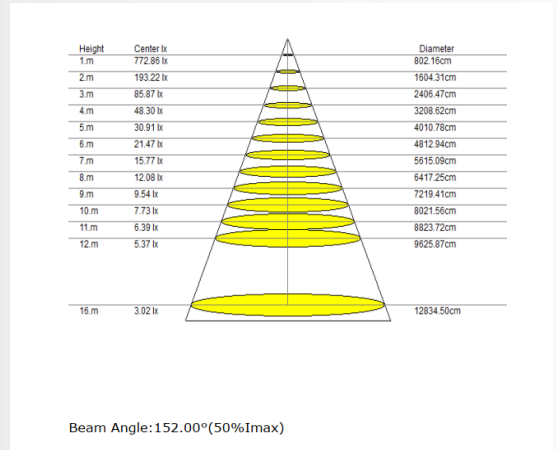

**DIMENSIONS OF SURFACE-MOUNTED MODELS:**

MODEL NUMBER	DIMENSION		DIMENSION CODE
	D	H	
LL0201M-15W	14.2"(360mm)	4.6"(115mm)	S
LL0201M-25W	17.7"(450mm)	4.6"(115mm)	M
LL0201M-36W	23.6"(600mm)	4.6"(115mm)	L
LL0201M-50W	31.5"(800mm)	4.6"(115mm)	XL

**DIMENSIONS OF SUSPENDED MODELS:**

MODEL NUMBER	DIMENSION				DIMENSION CODE
	D	H	A	B	
LL0201S-15W	14.2"(360mm)	3.5"(88mm)	10.0"(250mm)	2.0"(50mm)	S
LL0201S-25W	17.7"(450mm)	3.5"(88mm)	10.0"(250mm)	2.0"(50mm)	M
LL0201S-36W	23.6"(600mm)	3.5"(88mm)	10.0"(250mm)	2.0"(50mm)	L
LL0201S-50W	31.5"(1200mm)	3.5"(88mm)	10.0"(250mm)	2.0"(50mm)	XL

**ACOUSTIC COLORS:**

**LIGHT DISTRIBUTION**

**OPTICAL SYSTEM**

Ordering Format	Model No.	Installation		Acoustic Configuration	Power	CRI	CCT		Control		Body Color		Dimension (mm/inch)
	LL0201	<b>S</b>	suspended	<b>Blank</b> no acoustic	<b>15W</b>	<b>80+</b>	<b>30K</b>	3000K	<b>STD</b>	non-dimming	<b>SW</b>	matt white	<b>S</b>
		<b>M</b>	surface mounted	<b>AC</b> Acoustic only	<b>25W</b>	<b>90+</b>	<b>40K</b>	4000K	<b>DIM</b>	0-10V dimming	<b>SB</b>	matt black	<b>M</b>
				<b>ACLT</b> Acoustic with Light	<b>36W</b>		<b>50K</b>	5000K			<b>RAL</b>	customized color	<b>XL</b>
				<b>50W</b>									

**Order Example:** LL0201S-15W-80-30-DIM--SW-S