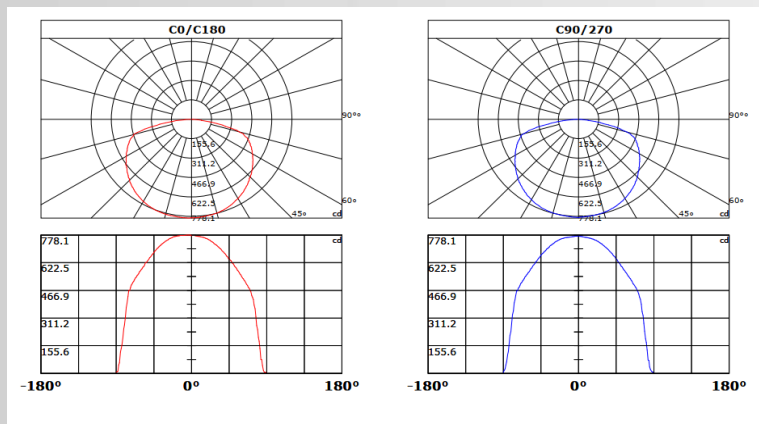

LIGHT DISTRIBUTION