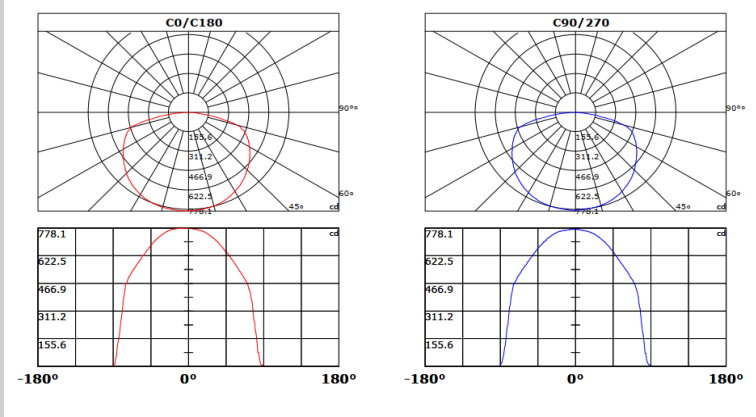

**DIMENSIONS OF SURFACE-MOUNTED MODELS:**

MODEL NUMBER	DIMENSION		DIMENSION CODE
	D	H	
LL0201M-15W	14.2"(360mm)	4.6"(115mm)	S
LL0201M-25W	17.7"(450mm)	4.6"(115mm)	M
LL0201M-36W	23.6"(600mm)	4.6"(115mm)	L
LL0201M-50W	31.5"(800mm)	4.6"(115mm)	XL

**DIMENSIONS OF SUSPENDED MODELS:**

MODEL NUMBER	DIMENSION				DIMENSION CODE
	D	H	A	B	
LL0201S-15W	14.2"(360mm)	3.5"(88mm)	10.0"(250mm)	2.0"(50mm)	S
LL0201S-25W	17.7"(450mm)	3.5"(88mm)	10.0"(250mm)	2.0"(50mm)	M
LL0201S-36W	23.6"(600mm)	3.5"(88mm)	10.0"(250mm)	2.0"(50mm)	L
LL0201S-50W	31.5"(1200mm)	3.5"(88mm)	10.0"(250mm)	2.0"(50mm)	XL

**ACOUSTIC COLORS:**

**LIGHT DISTRIBUTION**

**OPTICAL SYSTEM**

Ordering Format	Model No.	Installation		Acoustic Configuration	Power	CRI	CCT		Control		Body Color		Dimension (mm/inch)
	LL0201	<b>S</b>	suspended	<b>Blank</b> no acoustic	<b>15W</b>	<b>80+</b>	<b>30K</b>	3000K	<b>STD</b>	non-dimming	<b>SW</b>	matt white	<b>S</b>
		<b>M</b>	surface mounted	<b>AC</b> Acoustic only	<b>25W</b>	<b>90+</b>	<b>40K</b>	4000K	<b>DIM</b>	0-10V dimming	<b>SB</b>	matt black	<b>M</b>
				<b>ACLT</b> Acoustic with Light	<b>36W</b>		<b>50K</b>	5000K			<b>RAL</b>	customized color	<b>XL</b>
				<b>50W</b>									