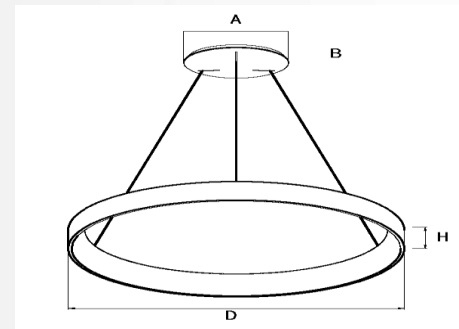

**CATEGORY:**

Indoor, Suspension or Surface Mount, Damp Location

**MATERIALS:**

Aluminum, PMMA

**FEATURES:**

- Available in standard light, acoustic w/light or acoustic only (no light)
- 3 color finishes (black, white, silver), can be customized.
- 35 acoustic felt colors
- Operation Voltage: AC120-277V;
- 0-10v dimming and non-dimmable options
- Efficiency: >70lm/w
- PMMA, UL-94VO, Anti-UV lens
- Samsung 2835, 3V, 150mA LED System
- CCT: 2700K, 3000K, 3500K, 4000K and 5000K with a great color consistency (within 3-step MacAdam ellipse)
- Standard safe cable length: 5ft (can be customized).

**DIMENSIONS OF SURFACE-MOUNTED MODELS:**

MODEL NUMBER	DIMENSION		DIMENSION CODE
	D	H	
LL0201M-15W	14.2"(360mm)	4.6"(115mm)	S
LL0201M-25W	17.7"(450mm)	4.6"(115mm)	M
LL0201M-36W	23.6"(600mm)	4.6"(115mm)	L
LL0201M-50W	31.5"(800mm)	4.6"(115mm)	XL

**DIMENSIONS OF SUSPENDED MODELS:**

MODEL NUMBER	DIMENSION				DIMENSION CODE
	D	H	A	B	
LL0201S-15W	14.2"(360mm)	3.5"(88mm)	10.0"(250mm)	2.0"(50mm)	S
LL0201S-25W	17.7"(450mm)	3.5"(88mm)	10.0"(250mm)	2.0"(50mm)	M
LL0201S-36W	23.6"(600mm)	3.5"(88mm)	10.0"(250mm)	2.0"(50mm)	L
LL0201S-50W	31.5"(1200mm)	3.5"(88mm)	10.0"(250mm)	2.0"(50mm)	XL