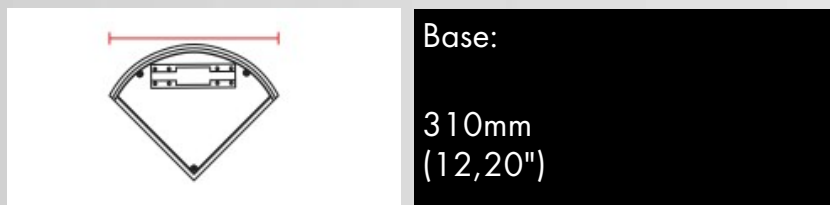

Base:

310mm
(12,20")