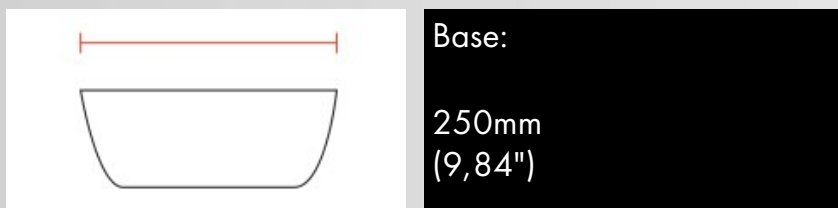

**INSTALLATION**

Multisize system No  
Position Wall Lamp

**PACKAGING:**

Type White american Box  
Measures AxBxH 285x170x145mm  
Gross Weight [Kg] 1.394  
Master carton NO

General notes

\*Dimmable phase cut power supply