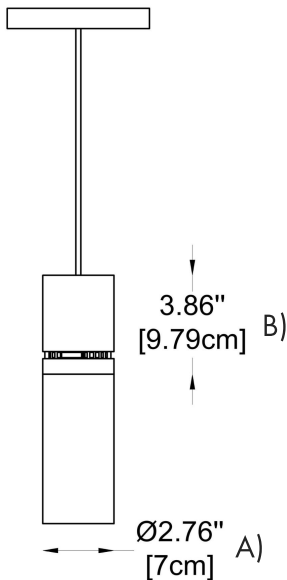

HOW TO ORDER:

CODE:

Example:
CODE: BY-1001-CL-01-CR-WH-K30-CS-DIM-IP20

BY-1001-CL-01-
CR-WH-K30-CS-
DIM-IP20

1 GENERAL DIMENSIONS:

A) Diameter - Ø: 2.75" (7 cm)
B) Height of LED housing - H: 3.85" (10.75 cm)

2 SIZE OF THE LENS:

-01	H: 2"	-06	H: 12"
-02	H: 4"	-07	H: 14"
-03	H: 6"	-08	H: 16"
-04	H: 8"	-09	H: 18"
-05	H: 10"	-10	H: 24"

-CUS* Custom on request*

3 TYPE OF SHADE:

- CR Clear
- FR Frosted
- BA Bubble Acrylic