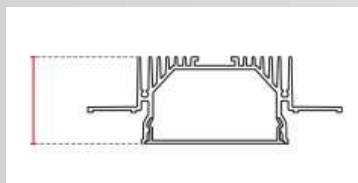

Req. space behind  
the plasterboard

30mm(1,18")

hole on the plasterboard:  
-P004B 60x1025 ±10mm  
(2,36"x40,35"±0,39")  
-P004C 60x2025 ±10mm  
(2,36"x79,72"±0,39")  
-P004D 60x3020 ±10mm  
(2,36"x118,89"±0,39")

External measures  
-P004B 104x1020 ±10mm  
(4,09"x40,15"±0,39")  
-P004C 104x2020 ±10mm  
(4,09"x79,52"±0,39")  
-P004D 104x3020 ±10mm  
(4,09"x118,89"±0,39")

Measures of the light  
output  
-P004B 57x1020 ±10mm  
(2,24"x40,15"±0,39")  
-P004C 57x1020 ±10mm  
(2,24"x79,52"±0,39")  
-P004D 57x3020 ±10mm  
(2,24"x118,89"±0,39")

Height without  
electrical part

35mm(1,37")