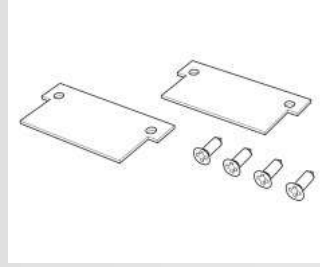

Code P001.KIT01
Description Couple of end caps
Notes