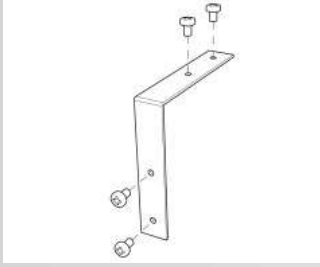

OTHER ACCESSORIES

Other Accessories

Code 023.704
Description Wall/Ceiling connection
Notes