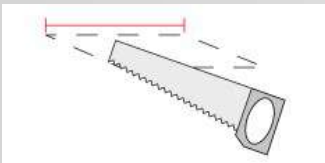

Req. space behind  
the plasterboard

30mm(1,18")

hole on the plasterboard:  
-P004B 60x1025 ±10mm  
(2,36"x40,35"±0,39")  
-P004C 60x2025 ±10mm  
(2,36"x79,72"±0,39")  
-P004D 60x3020 ±10mm  
(2,36"x118,89"±0,39")

External measures  
-P004B 104x1020 ±10mm  
(4,09"x40,15"±0,39")  
-P004C 104x2020 ±10mm  
(4,09"x79,52"±0,39")  
-P004D 104x3020 ±10mm  
(4,09"x118,89"±0,39")

Measures of the light  
output  
-P004B 57x1020 ±10mm  
(2,24"x40,15"±0,39")  
-P004C 57x1020 ±10mm  
(2,24"x79,52"±0,39")  
-P004D 57x3020 ±10mm  
(2,24"x118,89"±0,39")