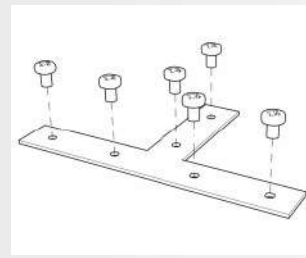

**OTHER ACCESSORIES**

Other Accessories

Code 023.704  
Description Wall/Ceiling connection  
Notes

Code P001.KIT01  
Description Couple of end caps  
Notes

Code 029.009.100  
Description Replacement opal cover  
Notes L 1000mm

Code TGA  
Description Cut to size  
Notes (45°-90°)

Code 023.700  
Description Linear connection  
Notes

Code 023.701  
Description L connection  
Notes

Code 023.702  
Description T connection  
Notes

Code 023.703  
Description X connection  
Notes