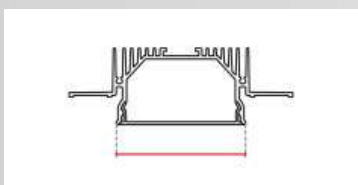

Req. space behind  
the plasterboard

30mm(1,18")

hole on the plasterboard:  
-P004B 60x1025 ±10mm  
(2,36"x40,35"±0,39")  
-P004C 60x2025 ±10mm  
(2,36"x79,72"±0,39")  
-P004D 60x3020 ±10mm  
(2,36"x118,89"±0,39")

External measures  
-P004B 104x1020 ±10mm  
(4,09"x40,15"±0,39")  
-P004C 104x2020 ±10mm  
(4,09"x79,52"±0,39")  
-P004D 104x3020 ±10mm  
(4,09"x118,89"±0,39")

Measures of the light  
output  
-P004B 57x1020 ±10mm  
(2,24"x40,15"±0,39")  
-P004C 57x1020 ±10mm  
(2,24"x79,52"±0,39")  
-P004D 57x3020 ±10mm  
(2,24"x118,89"±0,39")