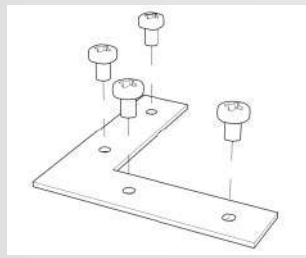

**OTHER ACCESSORIES**

Other Accessories

Code 023.704  
Description Wall/Ceiling connection  
Notes

Code P001.KIT01  
Description Couple of end caps  
Notes

Code 029.009.100  
Description Replacement opal cover  
Notes L 1000mm

Code TGA  
Description Cut to size  
Notes (45°-90°)

Code 023.700  
Description Linear connection  
Notes

Code 023.701  
Description L connection  
Notes

Code 023.702  
Description T connection  
Notes

Code 023.703  
Description X connection  
Notes