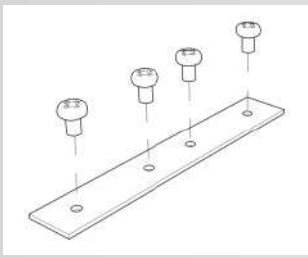

**OTHER ACCESSORIES**

Other Accessories

Code 023.704  
Description Wall/Ceiling connection  
Notes

Code P001.KIT01  
Description Couple of end caps  
Notes

Code 029.009.100  
Description Replacement opal cover  
Notes L 1000mm

Code TGA  
Description Cut to size  
Notes (45°-90°)

Code 023.700  
Description Linear connection  
Notes

Code 023.701  
Description L connection  
Notes

Code 023.702  
Description T connection  
Notes

Code 023.703  
Description X connection  
Notes