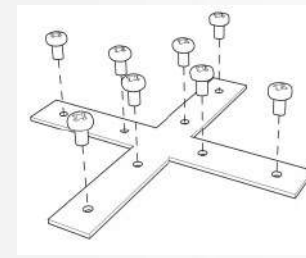

Code TGA  
Description Cut to size  
Notes (45°-90°)

Code 023.700  
Description Linear connection  
Notes

Code 023.701  
Description L connection  
Notes

Code 023.702  
Description T connection  
Notes

Code 023.703  
Description X connection  
Notes