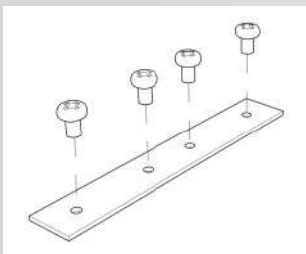

OTHER ACCESSORIES

Other Accessories

Code 023.704
Description Wall/Ceiling connection
Notes

Code P001.KIT01
Description Couple of end caps
Notes

Code 029.009.100
Description Replacement opal cover
Notes L 1000mm

Code TGA
Description Cut to size
Notes (45°-90°)

Code 023.700
Description Linear connection
Notes

Code 023.701
Description L connection
Notes

Code 023.702
Description T connection
Notes

Code 023.703
Description X connection
Notes