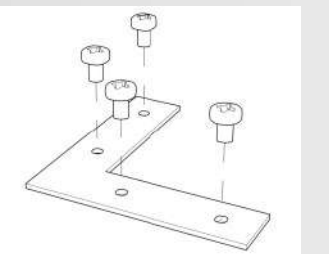

OTHER ACCESSORIES

Other Accessories

Code 023.704
Description Wall/Ceiling connection
Notes

Code P001.KIT01
Description Couple of end caps
Notes

Code 029.009.100
Description Replacement opal cover
Notes L 1000mm

Code TGA
Description Cut to size
Notes (45°-90°)

Code 023.700
Description Linear connection
Notes

Code 023.701
Description L connection
Notes

Code 023.702
Description T connection
Notes

Code 023.703
Description X connection
Notes