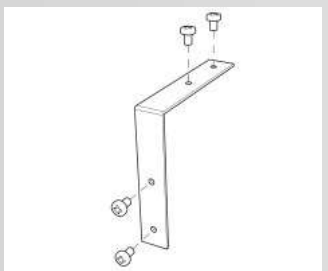

OTHER ACCESSORIES

Other Accessories

Code 023.704
Description Wall/Ceiling connection
Notes

Code P001.KIT01
Description Couple of end caps
Notes

Code 029.009.100
Description Replacement opal cover
Notes L 1000mm

Code TGA
Description Cut to size
Notes (45°-90°)

Code 023.700
Description Linear connection
Notes

Code 023.701
Description L connection
Notes

Code 023.702
Description T connection
Notes

Code 023.703
Description X connection
Notes