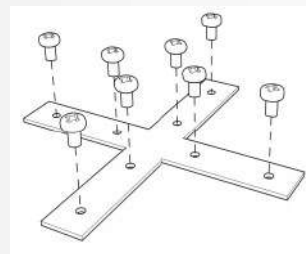

Code TGA
Description Cut to size
Notes (45°-90°)

Code 023.700
Description Linear connection
Notes

Code 023.701
Description L connection
Notes

Code 023.702
Description T connection
Notes

Code 023.703
Description X connection
Notes