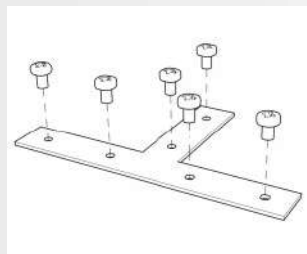

OTHER ACCESSORIES

Other Accessories

Code 023.704
Description Wall/Ceiling connection
Notes

Code P001.KIT01
Description Couple of end caps
Notes

Code 029.009.100
Description Replacement opal cover
Notes L 1000mm

Code TGA
Description Cut to size
Notes (45°-90°)

Code 023.700
Description Linear connection
Notes

Code 023.701
Description L connection
Notes

Code 023.702
Description T connection
Notes

Code 023.703
Description X connection
Notes