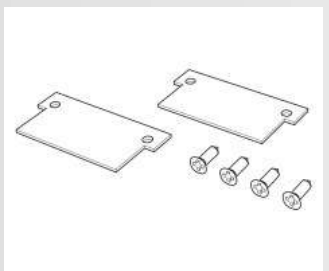

OTHER ACCESSORIES

Other Accessories

Code 023.704
Description Wall/Ceiling connection
Notes

Code P001.KIT01
Description Couple of end caps
Notes

Code 029.009.100
Description Replacement opal cover
Notes L 1000mm

Code TGA
Description Cut to size
Notes (45°-90°)

Code 023.700
Description Linear connection
Notes

Code 023.701
Description L connection
Notes

Code 023.702
Description T connection
Notes

Code 023.703
Description X connection
Notes