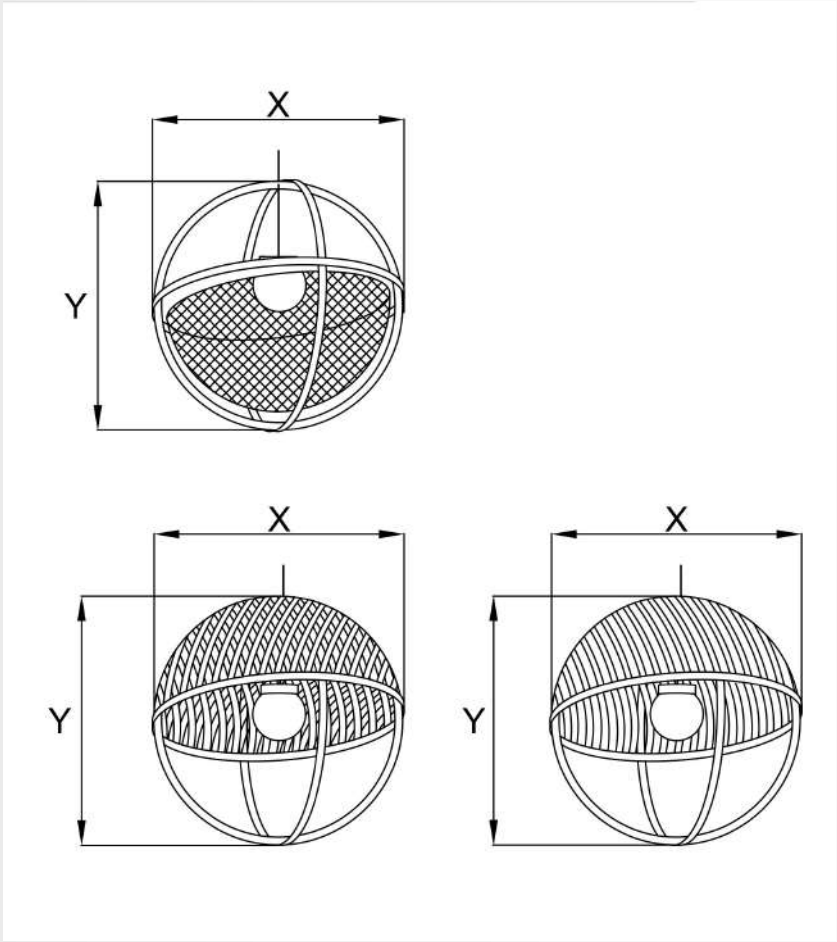

ZELDA
P 460

CODE

P 460

MATERIAL:

Forged Iron

BULB:

Custom

DIMMING:

0-10 V

DIMENSIONS:

Custom

IP GRADE:

Outdoor and Indoor available

FINISHES:

01. Aged Cooper

03. Aged Gold

05. Rust

07. Iron

09. Texturized

11. Bronze

02. Aged Pewter

04. Olive Green

06. Oi

08. Pweter

10. Cooper

12. Old Iron