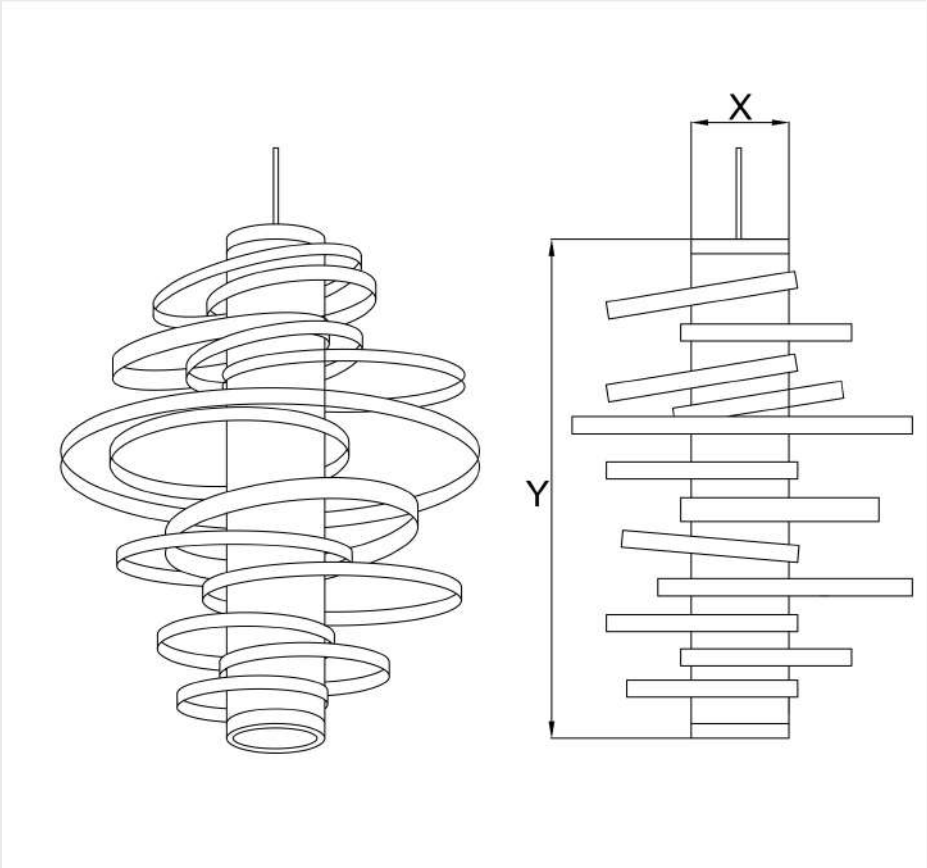

VISION
P 878

CODE

P 878

MATERIAL:

Forged Iron

BULB:

Custom

DIMMING:

0-10 V

DIMENSIONS:

Custom

IP GRADE:

Outdoor and Indoor available

FINISHES:

01. Aged Cooper

03. Aged Gold

05. Rust

07. Iron

09. Texturized

11. Bronze

02. Aged Pewter

04. Olive Green

06. Oi

08. Pweter

10. Cooper

12. Old Iron

GLASS OPTIONS:

.BARROQUE Clear Glass

.GLUE CHIP Clear Glass

.RAIN Clear Glass

.REED Clear Glass

.SEEDY Clear Glass

.WATER Clear Glass