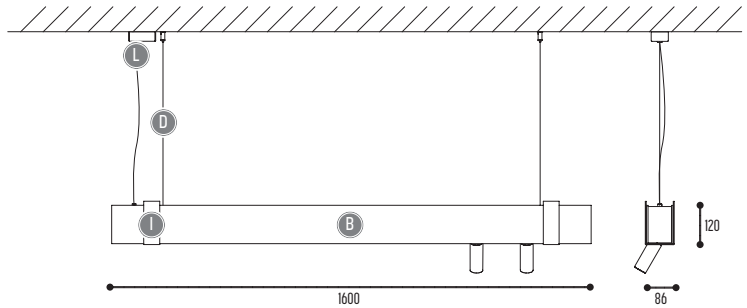

MR.BEAM 1 S

1301-BBB-17H-DD-II(I)-LL

Alu	Metal	Wood
-----	-------	------

BBB	FF	H	DD	II(I)	LL
MATERIALS	CRI • LUMENOUTPUT	COLOR TEMP.	SUSP. CABLE	COLORS	SUSP. KIT
117	Oak stained black <b>LED</b> 17 >80 CRI • 34 W incl. non-dim driver	2 2700 K 3 3000 K	01 1,5 m 02 2,5 m	02 Black 03 White 110 Brass	02 Black 03 White
118	Oak natural				
131	Oak stained white				
 On request					

**MR.BEAM** **SUSPENSION LIGHT**

**MR.BEAM 2 S**

**1302-BBB-13H-DD-II(I)-LL-T**

Alu	Metal	Wood
-----	-------	------

BBB	FF	H	DD	II(I)	LL	T
MATERIALS	CRI • LUMENOUTPUT	COLOR TEMP.	SUSP. CABLE	COLORS	SUSP. KIT	CRI • LUMENOUTPUT
117	<b>LED</b> 13 >80 CRI • 26 W incl. non-dim driver	2 2700 K	01 1,5 m	02 Black	02 Black	<b>LED</b> T >90 CRI • 600 Lm / 350 mA / 6 W Reflector 54° Incl driver / non dim
		3 3000 K	02 2,5 m	03 White	03 White	
118				110 Brass		
131						
On request						

**MR.BEAM** **SUSPENSION LIGHT**

**MR.BEAM 3 S 1303-BBB-DD-II(I)-LL-T**

BBB		DD		II(I)		LL		T		
MATERIALS		SUSP. CABLE		COLORS		SUSP. KIT		CRI • LUMENOUTPUT		
117	Oak stained black	01	1,5 m	02	Black	02	Black	LED	T	>90 CRI • 600 Lm / 350 mA / 6 W Reflector 54° Color temp 2700 K Incl driver /non dim
		02	2,5 m	03	White	03	White			
118	Oak natural			110	Brass					
131	Oak stained white									
On request										