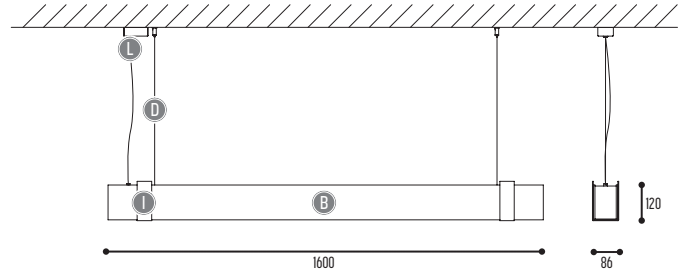

MR.BEAM 1 S

1301-BBB-17H-DD-II(I)-LL

Alu	Metal	Wood
-----	-------	------

BBB	FF	H	DD	II(I)	LL
MATERIALS	CRI • LUMENOUTPUT	COLOR TEMP.	SUSP. CABLE	COLORS	SUSP. KIT
117	Oak stained black <b>LED</b> 17 >80 CRI • 34 W incl. non-dim driver	2 2700 K 3 3000 K	01 1,5 m 02 2,5 m	02 Black 03 White 110 Brass	02 Black 03 White
118	Oak natural				
131	Oak stained white				
 On request					

**MR.BEAM** **SUSPENSION LIGHT**

**MR.BEAM 2 S**

**1302-BBB-13H-DD-II(I)-LL-T**

Alu	Metal	Wood
-----	-------	------

BBB	FF	H	DD	II(I)	LL	T
MATERIALS	CRI • LUMENOUTPUT	COLOR TEMP.	SUSP. CABLE	COLORS	SUSP. KIT	CRI • LUMENOUTPUT
117	<b>LED</b> 13 >80 CRI • 26 W incl. non-dim driver	2 2700 K	01 1,5 m	02 Black	02 Black	<b>LED</b> T >90 CRI • 600 Lm / 350 mA / 6 W Reflector 54° Incl driver / non dim
		3 3000 K	02 2,5 m	03 White	03 White	
118				110 Brass		
131						
On request						

**MR.BEAM** **SUSPENSION LIGHT**

**MR.BEAM 3 S 1303-BBB-DD-II(I)-LL-T**

BBB		DD		II(I)		LL		T		
MATERIALS		SUSP. CABLE		COLORS		SUSP. KIT		CRI • LUMENOUTPUT		
117	Oak stained black	01	1,5 m	02	Black	02	Black	LED	T	>90 CRI • 600 Lm / 350 mA / 6 W Reflector 54° Color temp 2700 K Incl driver /non dim
		02	2,5 m	03	White	03	White			
118	Oak natural			110	Brass					
131	Oak stained white									
On request										