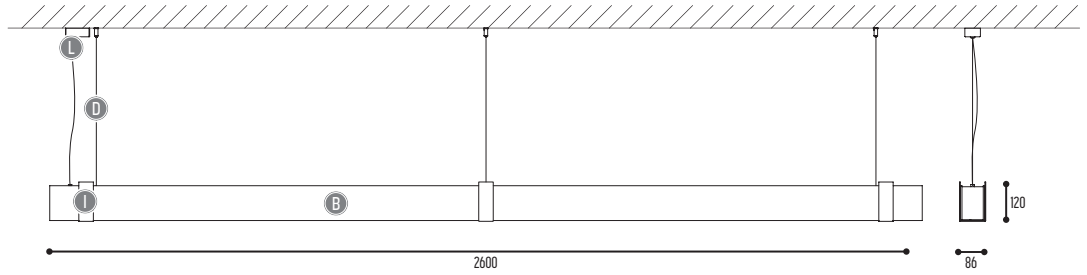

MR.BEAM **SUSPENSION LIGHT**

MR.BEAM 4 S

1304-BBB-34H-DD-II(I)-LL

Alu | Metal | Wood