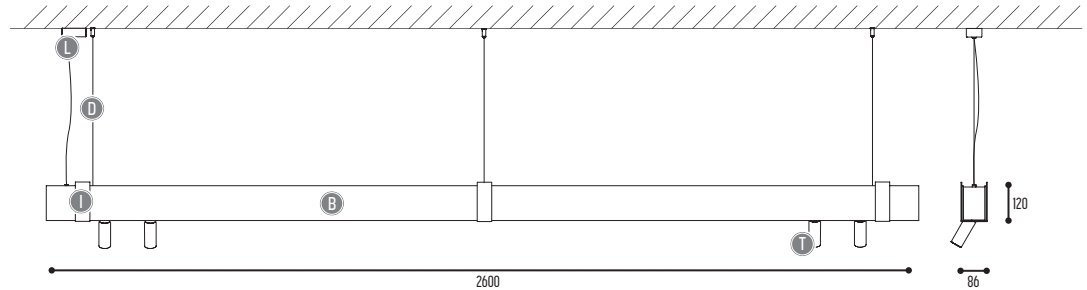

**MR.BEAM** **SUSPENSION LIGHT**

**MR.BEAM 4 S**

1304-BBB-34H-DD-II(I)-LL

Alu | Metal | Wood

**MR.BEAM 5 S**

1305-BBB-26H-DD-II(I)-LL-T

Alu | Metal | Wood

BBB		FF		H	DD	II(I)		LL	T							
MATERIALS		CRI • LUMENOUTPUT		COLOR TEMP.		SUSP. CABLE		COLORS		SUSP. KIT		CRI • LUMENOUTPUT				
117	Oak stained black	LED	26	>80 CRI • 52 W incl. non-dim driver	2	2700 K	01	1,5 m	02	Black	02	Black	LED	T		
					3	3000 K	02	2,5 m	03	White	03	White				
118	Oak natural	34	>80 CRI • 68 W incl. non-dim driver				110	Brass								
131	Oak stained white															
On request																