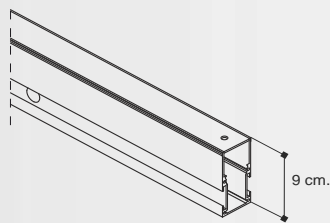

Cable Length- 100 cm (39,37 ")

FINISHES:

.01 white

CUSTOM SIZES

Table of available lengths. Measures are referred to complete fixtures including closing heads

cm.	watt	3000K (WW)	lm	4000K (W)	lm
14	0,9W	A6417.01/14/WW	120	A6417.01/14/W	120
24	1,8W	A6417.01/24/WW	240	A6417.01/24/W	240
34	2,7W	A6417.01/34/WW	360	A6417.01/34/W	360
44	3,6W	A6417.01/44/WW	480	A6417.01/44/W	480
54	4,5W	6417.01/WW	600	6417.01/W	600
64	5,3W	A6417.01/64/WW	720	A6417.01/64/W	720
74	6,2W	A6417.01/74/WW	840	A6417.01/74/W	840
84	7,1W	A6417.01/84/WW	960	A6417.01/84/W	960
94	8W	A6417.01/94/WW	1080	A6417.01/94/W	1080
104	8,9W	6418.01/WW	1200	6418.01/W	1200
114	9,8W	A6417.01/114/WW	1320	A6417.01/114/W	1320
124	10,7W	A6417.01/124/WW	1440	A6417.01/124/W	1440
134	11,6W	A6417.01/134/WW	1560	A6417.01/134/W	1560
144	12,5W	A6417.01/144/WW	1680	A6417.01/144/W	1680
154	13,4W	6419.01/WW	1800	6419.01/W	1800

Recessed box
 The end stoppers are included in the starting box.

0299/54	54,1x4x9cm	0,8 kg
0299/104	104,1x4x9cm	1,6 kg
0299/154	154,1x4x9cm	2,5 kg
0299/308	308,1x4x9cm	5,7 kg

2 anchor brackets for recessed box