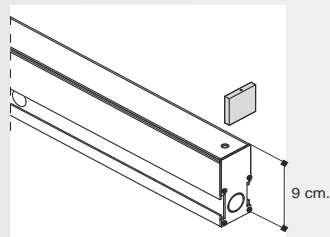

0298/54	55,1x4x9cm	0,9 kg
0298/104	105,1x4x9cm	1,7 kg
0298/154	155,1x4x9cm	2,6 kg
0298/308	309,1x4x9cm	5,7 kg