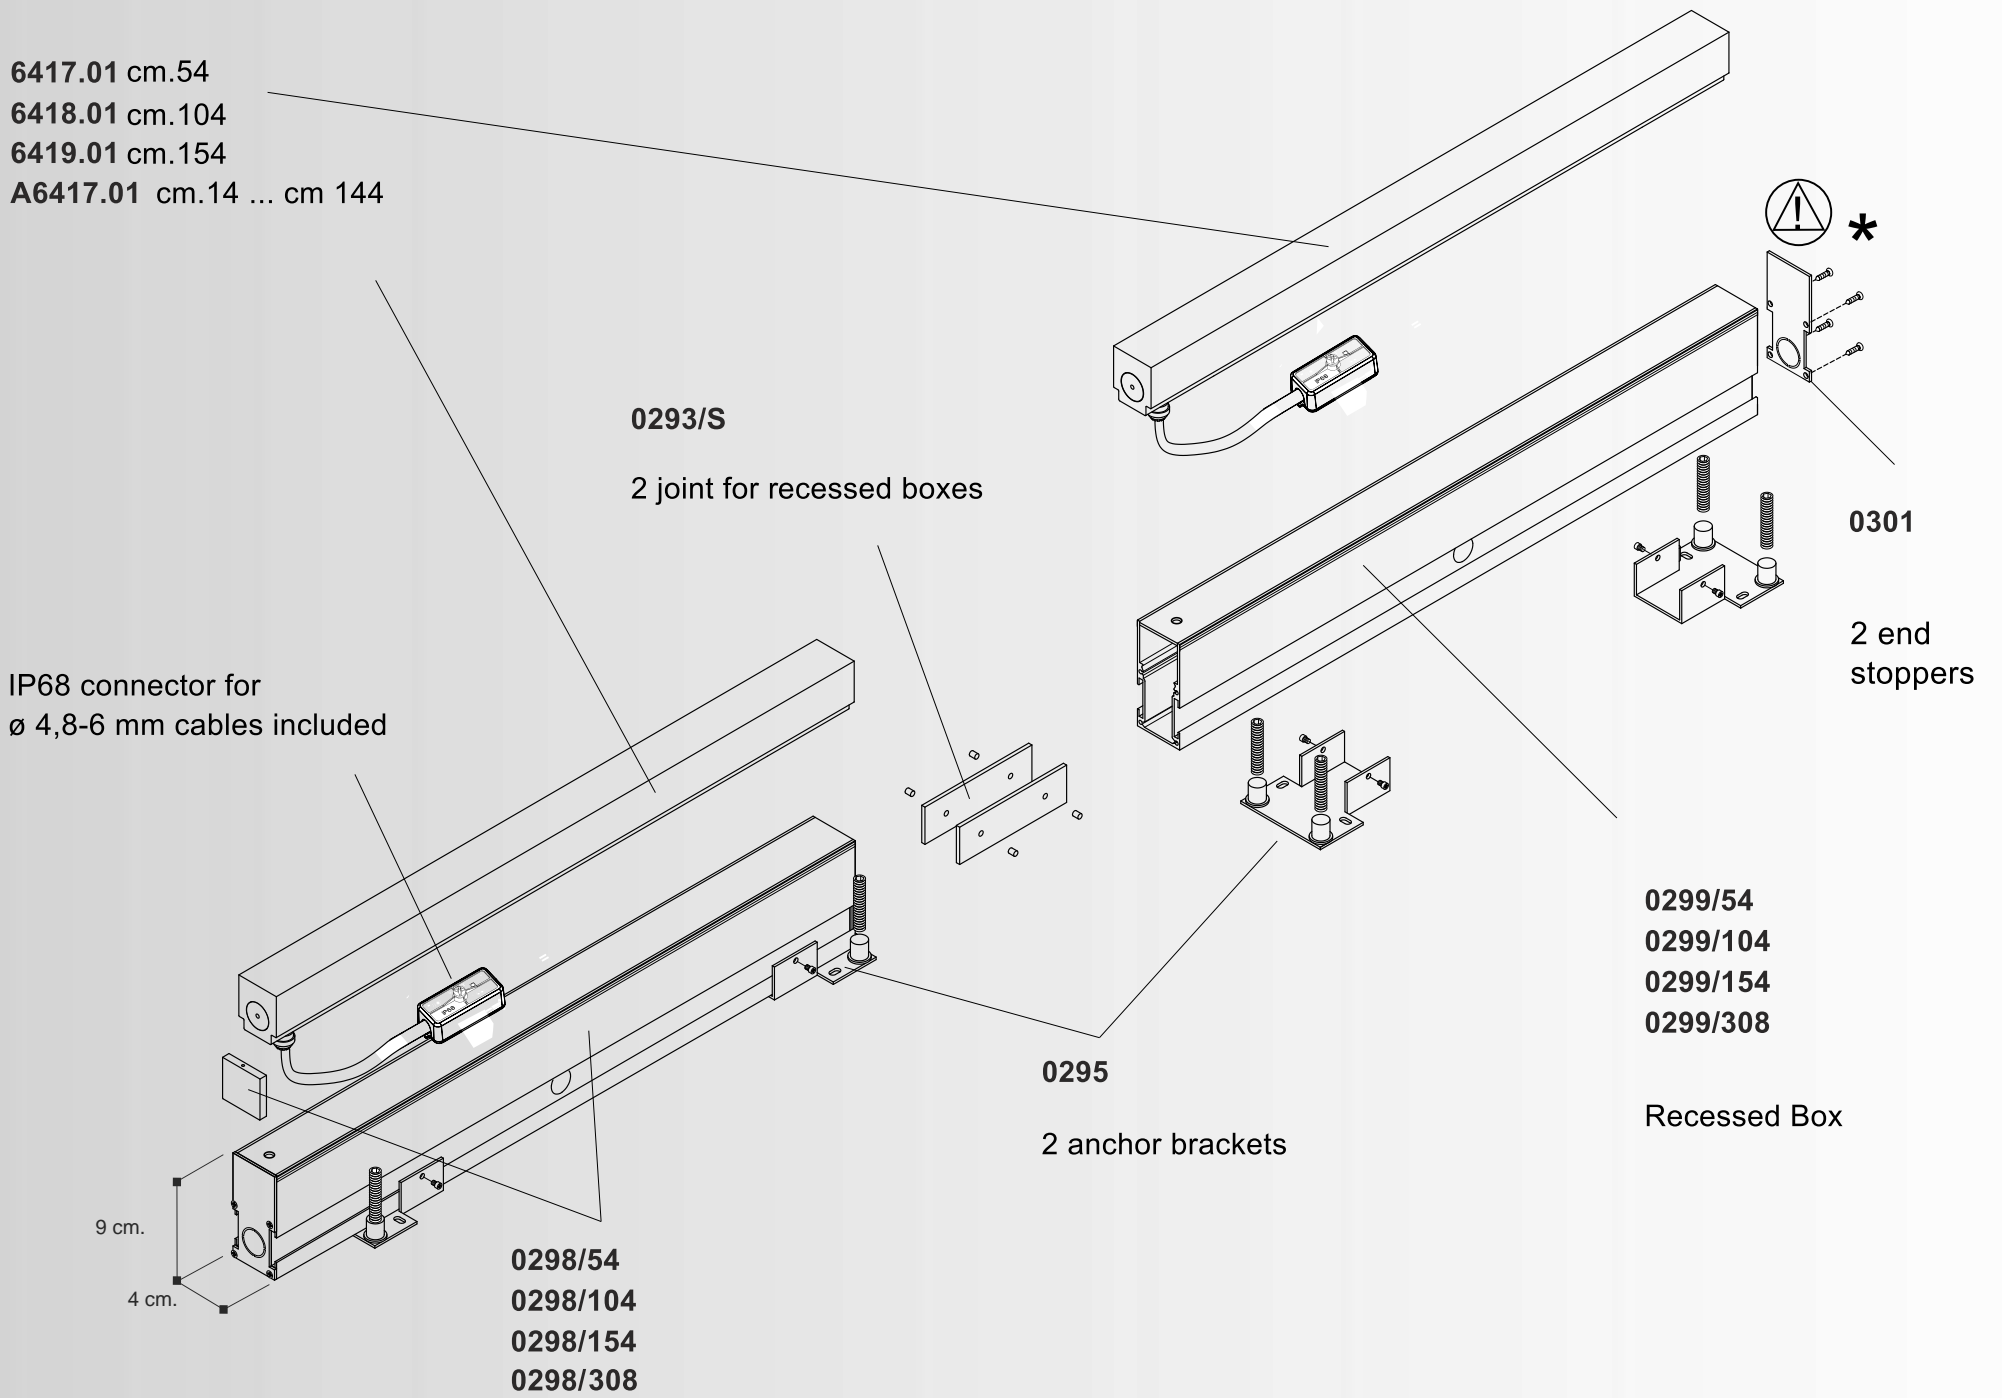

Cable Length- 100 cm (39,37 ")

FINISHES:

.01 white

CUSTOM SIZES

Table of available lengths. Measures are referred to complete fixtures including closing heads

cm.	watt	3000K (WW)	lm	4000K (W)	lm
14	0,9W	A6417.01/14/WW	120	A6417.01/14/W	120
24	1,8W	A6417.01/24/WW	240	A6417.01/24/W	240
34	2,7W	A6417.01/34/WW	360	A6417.01/34/W	360
44	3,6W	A6417.01/44/WW	480	A6417.01/44/W	480
54	4,5W	6417.01/WW	600	6417.01/W	600
64	5,3W	A6417.01/64/WW	720	A6417.01/64/W	720
74	6,2W	A6417.01/74/WW	840	A6417.01/74/W	840
84	7,1W	A6417.01/84/WW	960	A6417.01/84/W	960
94	8W	A6417.01/94/WW	1080	A6417.01/94/W	1080
104	8,9W	6418.01/WW	1200	6418.01/W	1200
114	9,8W	A6417.01/114/WW	1320	A6417.01/114/W	1320
124	10,7W	A6417.01/124/WW	1440	A6417.01/124/W	1440
134	11,6W	A6417.01/134/WW	1560	A6417.01/134/W	1560
144	12,5W	A6417.01/144/WW	1680	A6417.01/144/W	1680
154	13,4W	6419.01/WW	1800	6419.01/W	1800

0295

2 joints for recessed box

0293/S

2 end stoppers for recessed box

0301

CUSTOM SIZES

Spook system codes to compose endless light lines:

- 6417.01 cm.54
- 6418.01 cm.104
- 6419.01 cm.154
- A6417.01 cm.14 ... cm 144

Starting recessed box with element for lamp maintenance.