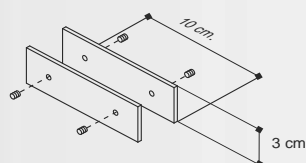

Recessed box
 The end stoppers are included in the starting box.

0299/54	54,1x4x9cm	0,8 kg
0299/104	104,1x4x9cm	1,6 kg
0299/154	154,1x4x9cm	2,5 kg
0299/308	308,1x4x9cm	5,7 kg

2 anchor brackets for recessed box

0295

2 joints for recessed box

0293/S

2 end stoppers for recessed box

0301

CUSTOM SIZES

Spook system codes to compose endless light lines:

- 6417.01 cm.54
- 6418.01 cm.104
- 6419.01 cm.154
- A6417.01 cm.14 ... cm 144