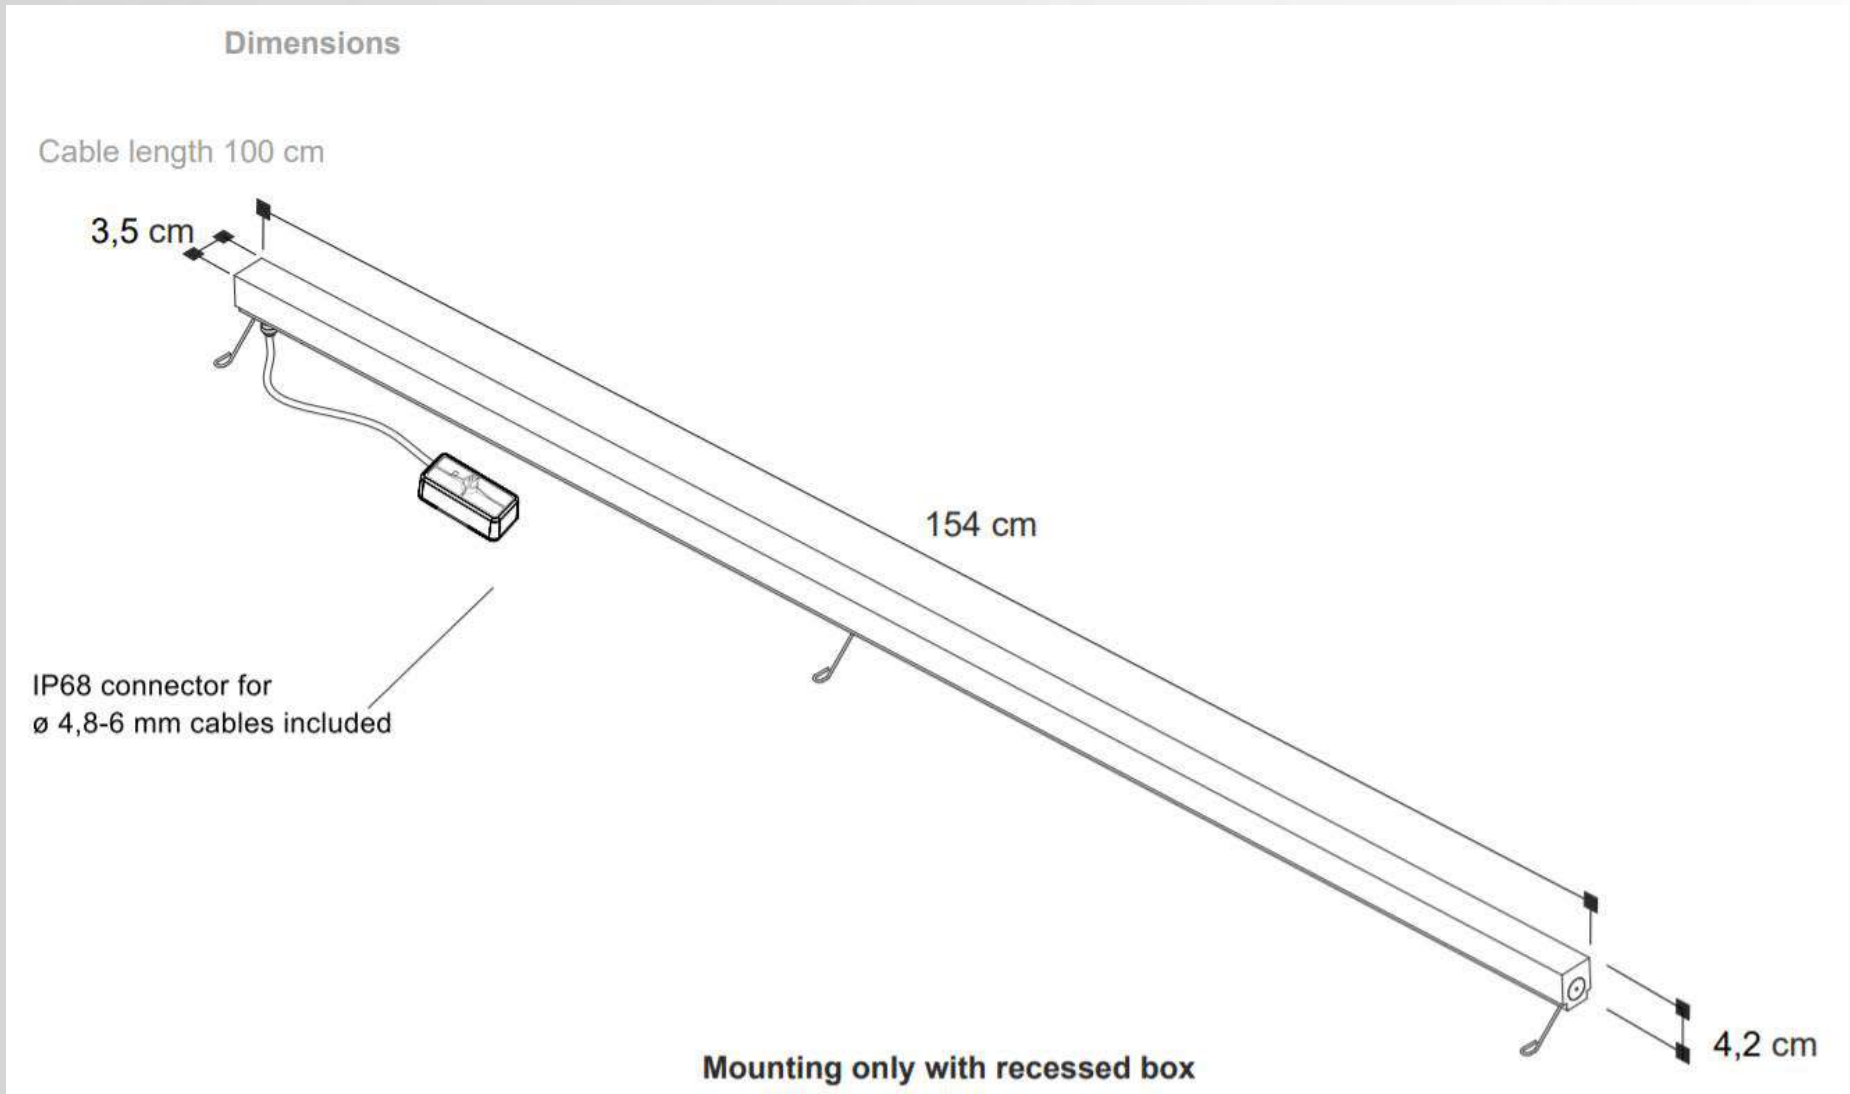

LED, diffuse

LIGHT SOURCES:

/W - LED 24V - 13,4W 1800lm 4000K CRI>80
/WW - LED 24V - 13,4W 1800lm 3000K CRI>80

IP GRADE:

67

NET WEIGHT:

2,30 Kg

DIMENSIONS:

Cable Length- 100 cm (39,37 ")

FINISHES:

.01 white

CUSTOM SIZES

Table of available lengths. Measures are referred to complete fixtures including closing heads

cm.	watt	3000K (WW)	lm	4000K (W)	lm
14	0,9W	A6417.01/14/WW	120	A6417.01/14/W	120
24	1,8W	A6417.01/24/WW	240	A6417.01/24/W	240
34	2,7W	A6417.01/34/WW	360	A6417.01/34/W	360
44	3,6W	A6417.01/44/WW	480	A6417.01/44/W	480
54	4,5W	6417.01/WW	600	6417.01/W	600
64	5,3W	A6417.01/64/WW	720	A6417.01/64/W	720
74	6,2W	A6417.01/74/WW	840	A6417.01/74/W	840
84	7,1W	A6417.01/84/WW	960	A6417.01/84/W	960
94	8W	A6417.01/94/WW	1080	A6417.01/94/W	1080
104	8,9W	6418.01/WW	1200	6418.01/W	1200
114	9,8W	A6417.01/114/WW	1320	A6417.01/114/W	1320
124	10,7W	A6417.01/124/WW	1440	A6417.01/124/W	1440
134	11,6W	A6417.01/134/WW	1560	A6417.01/134/W	1560
144	12,5W	A6417.01/144/WW	1680	A6417.01/144/W	1680
154	13,4W	6419.01/WW	1800	6419.01/W	1800