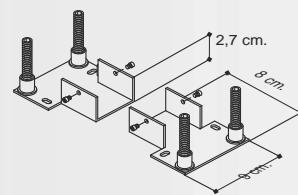

Recessed box
 The end stoppers are included in the starting box.

0299/54	54,1x4x9cm	0,8 kg
0299/104	104,1x4x9cm	1,6 kg
0299/154	154,1x4x9cm	2,5 kg
0299/308	308,1x4x9cm	5,7 kg

2 anchor brackets for recessed box